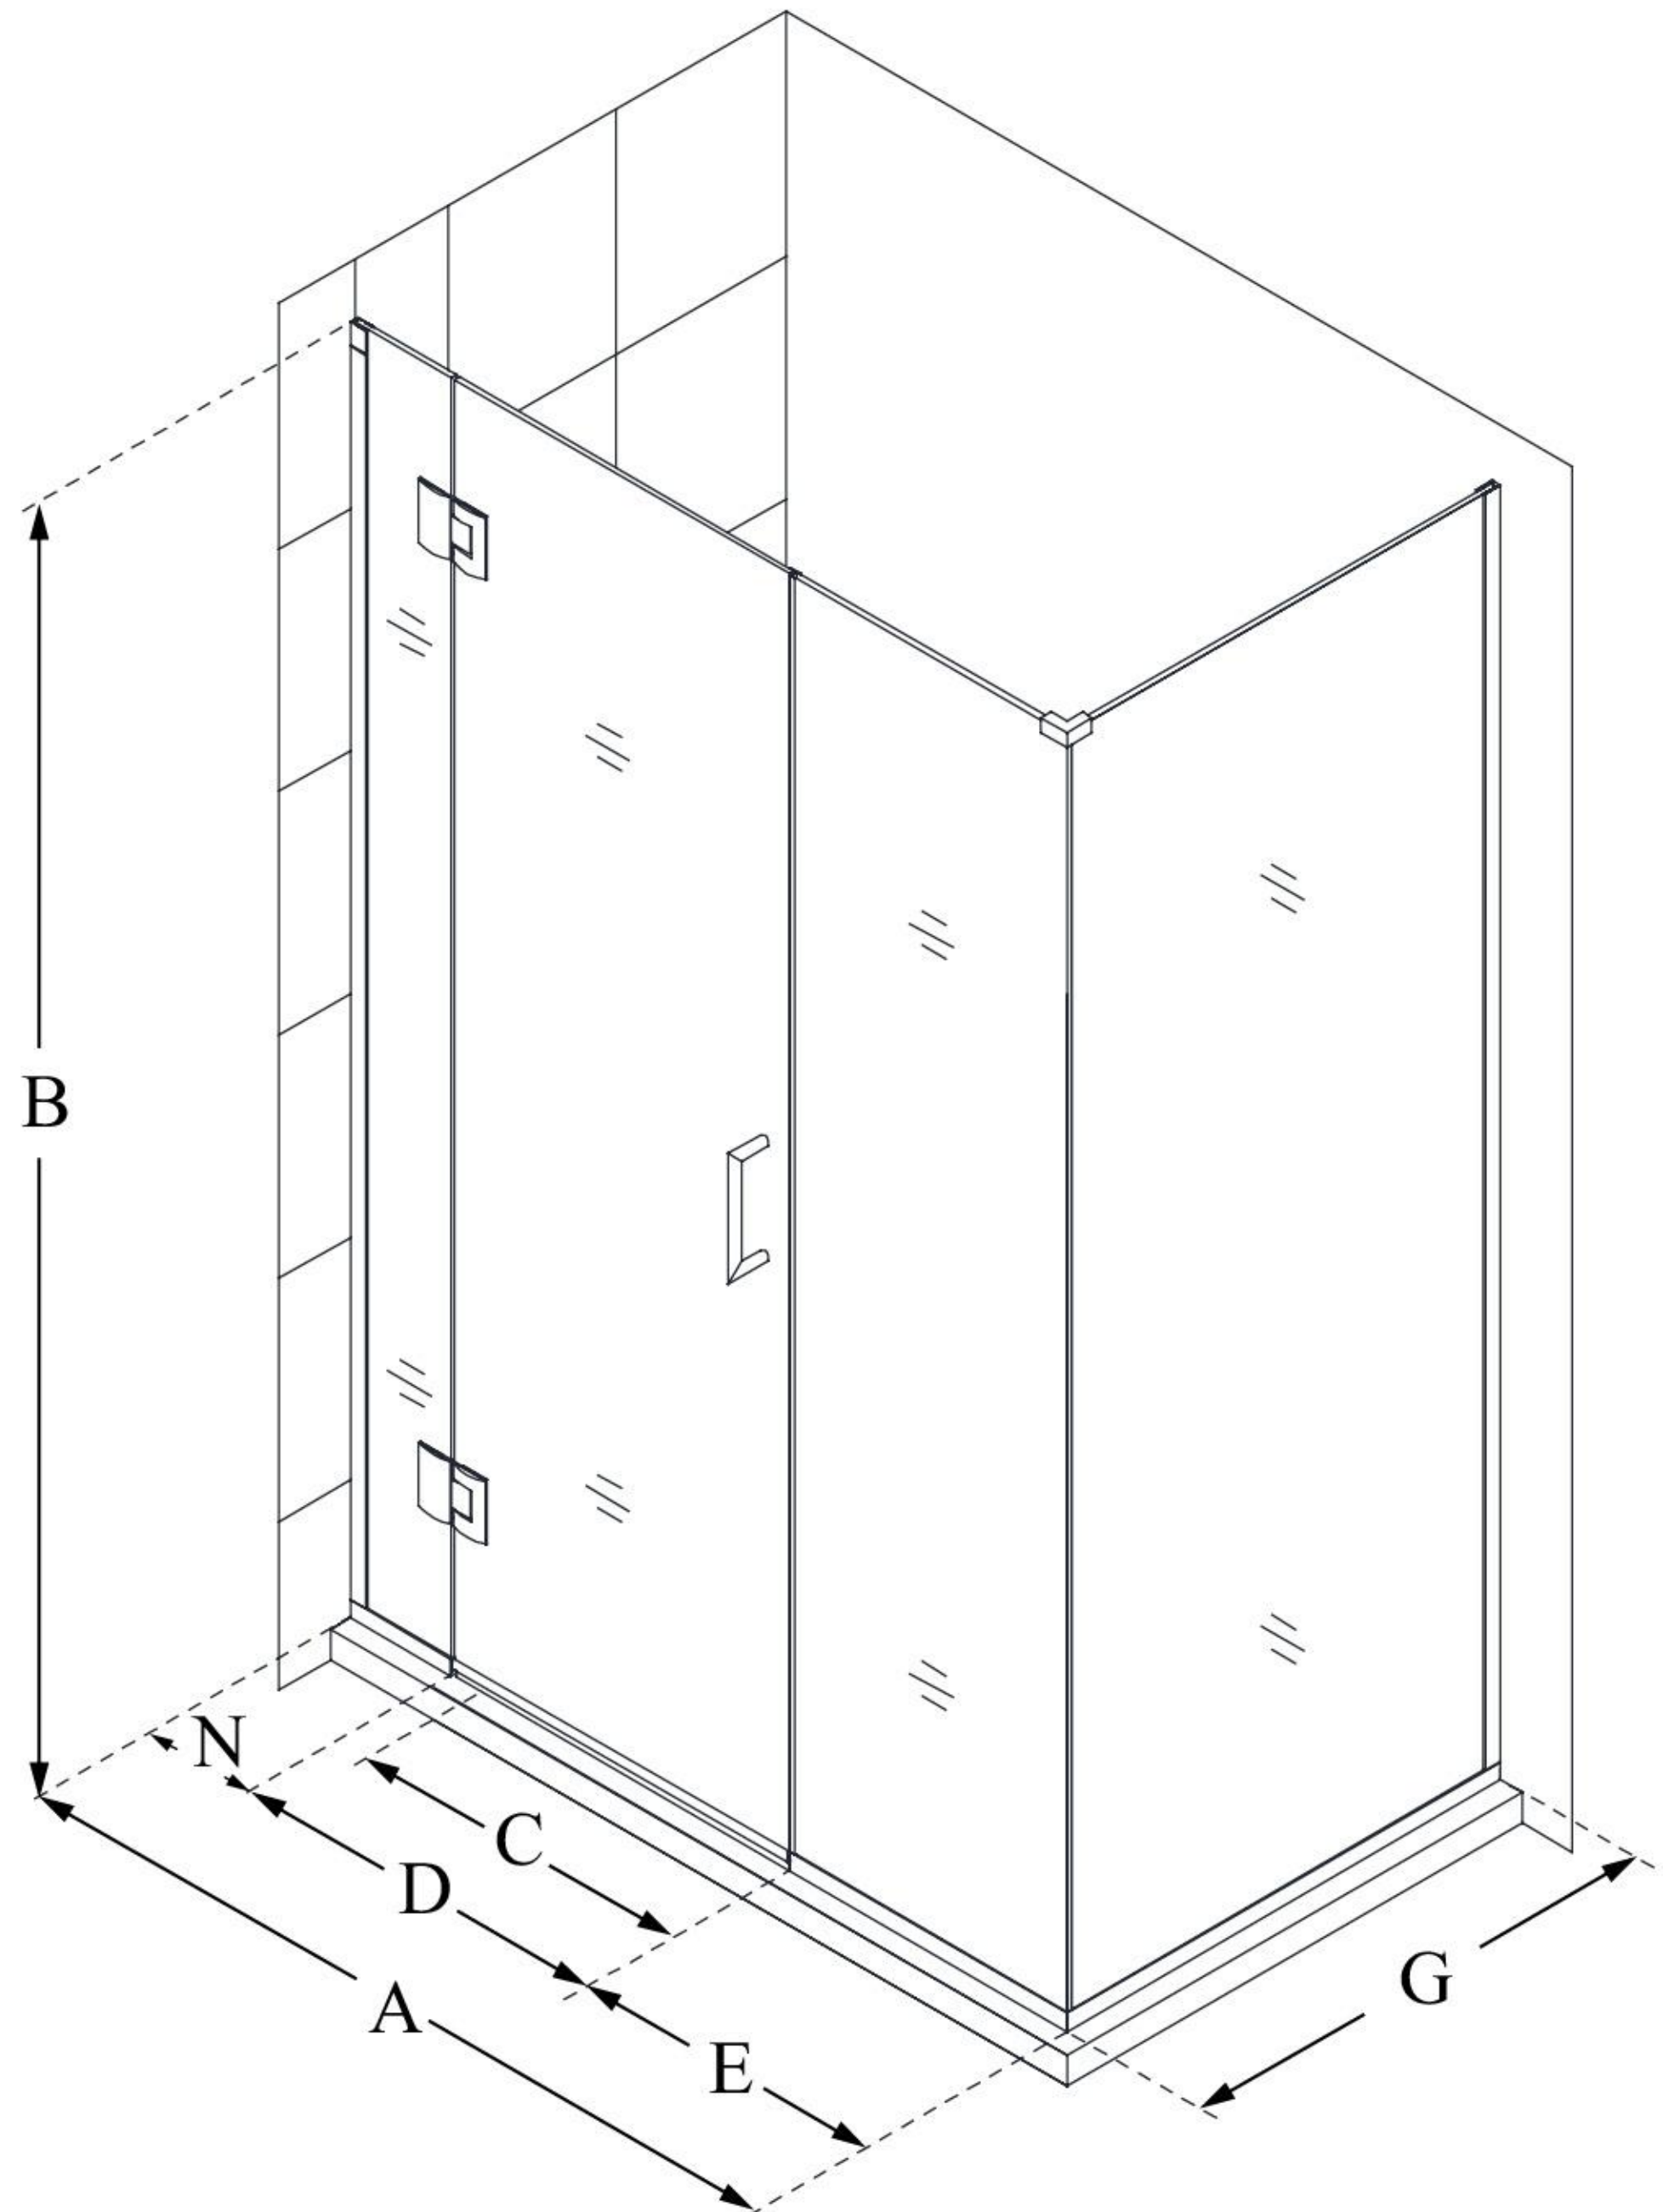

MODEL INFORMATION

E1302234

UNIDOOR-X

DreamLine Unidoor-X 58 in. W x
34 3/8 in. D x 72 in. H Frameless
Hinged Shower Enclosure, Clear
Glass

SWING DOOR

CONFIGURATION DIMENSIONS:

A: 58 in.

MODEL WIDTH

B: 72 in.

MODEL HEIGHT

C: 29 in.

ACCESS WIDTH

D: 30 in.

DOOR WIDTH

E: 22 in.

INLINE PANEL WIDTH

G: 34 3/8 in.

RETURN PANEL WIDTH

N: 6 in.

HINGE PANEL WIDTH

DreamLine reserves the right to update or modify the hardware or materials pictured without prior notice for the purpose of product improvement and customer satisfaction.