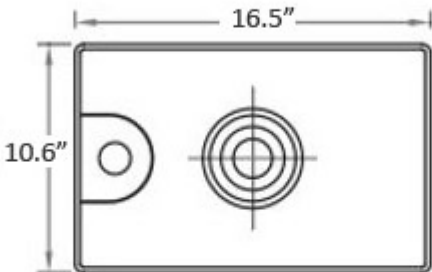

* WS Bath Collections reserves the right to revise dimensions or information on this sheet without notice

Collection | Vision	Model | Vision 16042	Dimensions Metric <i>1 inch = 2.54 cm</i> <i>1 inch = 25.4 mm</i>	 1051 Lea Drive - Collegeville, PA 19426 Tel. 215 513 9400 - Fax 610 831 0215 www.ws bathcollections.com - info@ws bathcollections.com