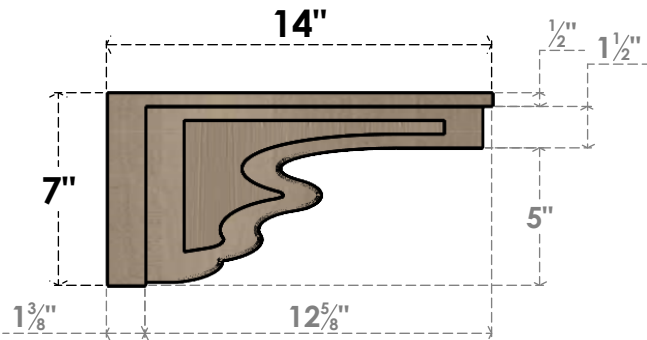

ITEM NUMBER: CORU07X14X07HLDRCPR

7"W X 14"D X 7"H SERIES 3 WIDE HIGHLAND ROUGH CEDAR TIMBERTHANE FAUX WOOD CORBEL, PRIMED

SIDE PROFILE

FRONT PROFILE

ISOMETRIC

EKENA MILLWORK
2300 WEST MAIN ST.
CLARKSVILLE, TX 75426
TOLL FREE: 866-607-0453
WWW.EKENAMILLWORK.COM

NOTES

1. INSTALLATION TO BE COMPLETED IN ACCORDANCE WITH MANUFACTURER'S SPECIFICATIONS.
2. DRAWING MAY NOT BE TO SCALE
3. THIS DRAWING IS INTENDED FOR DESIGN AND PLANNING PURPOSES ONLY.
4. ALL INFORMATION CONTAINED HEREIN WAS CURRENT AT THE TIME OF DEVELOPMENT BUT MUST BE REVIEWED AND APPROVED BY THE PRODUCT MANUFACTURER TO BE CONSIDERED ACCURATE.
5. TIMBERTHANE ARCHITECTURAL PRODUCTS ARE MADE FROM HIGH DENSITY URETHANE AND COME FACTORY PRIMED