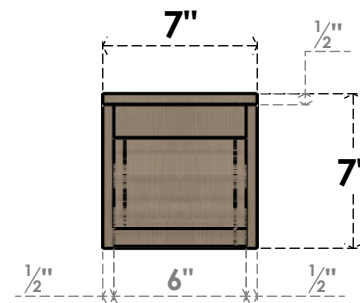

ITEM NUMBER: CORU07X14X07HLDRCPR

7"W X 14"D X 7"H SERIES 3 WIDE HIGHLAND ROUGH CEDAR TIMBERTHANE FAUX WOOD CORBEL, PRIMED

SIDE PROFILE

FRONT PROFILE

ISOMETRIC

EKENA MILLWORK
2300 WEST MAIN ST.
CLARKSVILLE, TX 75426
TOLL FREE: 866-607-0453
WWW.EKENAMILLWORK.COM

NOTES

1. INSTALLATION TO BE COMPLETED IN ACCORDANCE WITH MANUFACTURER'S SPECIFICATIONS.
2. DRAWING MAY NOT BE TO SCALE
3. THIS DRAWING IS INTENDED FOR DESIGN AND PLANNING PURPOSES ONLY.
4. ALL INFORMATION CONTAINED HEREIN WAS CURRENT AT THE TIME OF DEVELOPMENT BUT MUST BE REVIEWED AND APPROVED BY THE PRODUCT MANUFACTURER TO BE CONSIDERED ACCURATE.
5. TIMBERTHANE ARCHITECTURAL PRODUCTS ARE MADE FROM HIGH DENSITY URETHANE AND COME FACTORY PRIMED