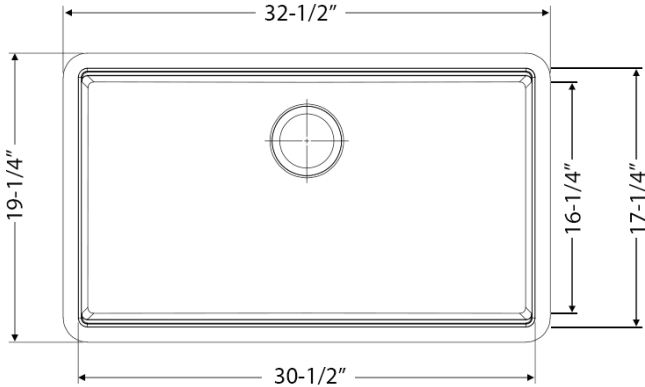

NOMINAL DIMENSIONS

Exterior: 32-1/2" (wide) x 19-1/4" (front-to-back)
Interior Bowl: 30-1/2" (wide) x 16-1/4" (front-to-back)
Bowl Depth: 9"
Minimum Cabinet Size: 36" wide
Drain Hole Size: 3 1/2"

Installation Type:
Undermount

Basket Strainer
[RVA1038BL/WH/GR]

Deep Basket
Disposal Flange/Stopper
[RVA1052ST/BL /GG]

Drain Cover
[RVA1034BK/WH]

DIMENSIONS

MINIMUM BASE CABINET: 36"

cUPC certified by IAPMO
to meet US and Canada
plumbing standards.