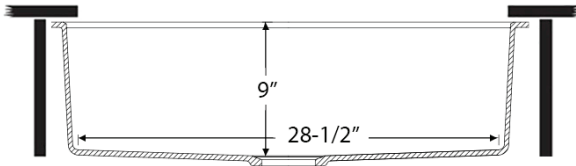

NOMINAL DIMENSIONS

Exterior: 32-1/2" (wide) x 19-1/4" (front-to-back)
Interior Bowl: 30-1/2" (wide) x 16-1/4" (front-to-back)
Bowl Depth: 9"
Minimum Cabinet Size: 36" wide
Drain Hole Size: 3 1/2"

Installation Type:
Undermount

Basket Strainer
[RVA1038BL/WH/GR]

Deep Basket
Disposal Flange/Stopper
[RVA1052ST/BL /GG]

Drain Cover
[RVA1034BK/WH]

DIMENSIONS

MINIMUM BASE CABINET: 36"

cUPC certified by IAPMO
to meet US and Canada
plumbing standards.