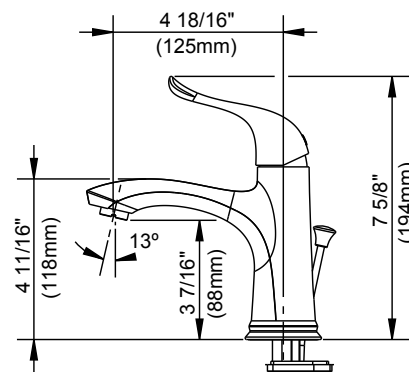

FEATURES

- Fits 1,3 hole sinks
- Drop & Lock Drain Included
- Optional deckplate Included
- 1.2 gpm (4.5 L/min) max

WARRANTY

- Limited Lifetime Warranty

CODE COMPLIANCE

- IAPMO/cUPC
- NSF/ANSI 61 – Sec. 9
- NSF/ANSI 372
- ADA
- IAPMO Green
- EPA WaterSense

GREEN
Water Efficiency

FALLON Single-Handle Bath Faucet

MODEL#	Lowe's SKU#	FINISH
FS1A9260CP	3782649	Chrome finish
FS1A9260NP	3782650	Brushed nickel finish
FS1A9260BL	3782651	Matte black finish
FS1A9260OB	3782652	Oil rubbed bronze finish