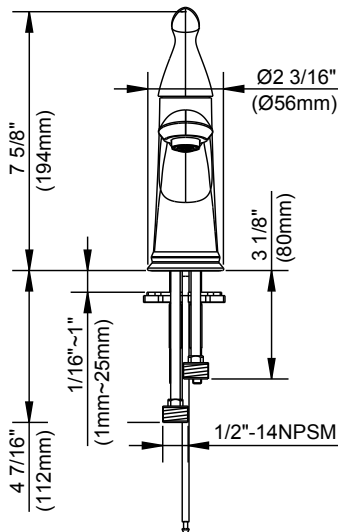

FEATURES

- Fits 1,3 hole sinks
- Drop & Lock Drain Included
- Optional deckplate Included
- 1.2 gpm (4.5 L/min) max

WARRANTY

- Limited Lifetime Warranty

CODE COMPLIANCE

- IAPMO/cUPC
- NSF/ANSI 61 – Sec. 9
- NSF/ANSI 372
- ADA
- IAPMO Green
- EPA WaterSense

GREEN
Water Efficiency

FALLON Single-Handle Bath Faucet

MODEL#	Lowe's SKU#	FINISH
FS1A9260CP	3782649	Chrome finish
FS1A9260NP	3782650	Brushed nickel finish
FS1A9260BL	3782651	Matte black finish
FS1A9260OB	3782652	Oil rubbed bronze finish

**DROP
&
LOCK**
Easy Install Drain