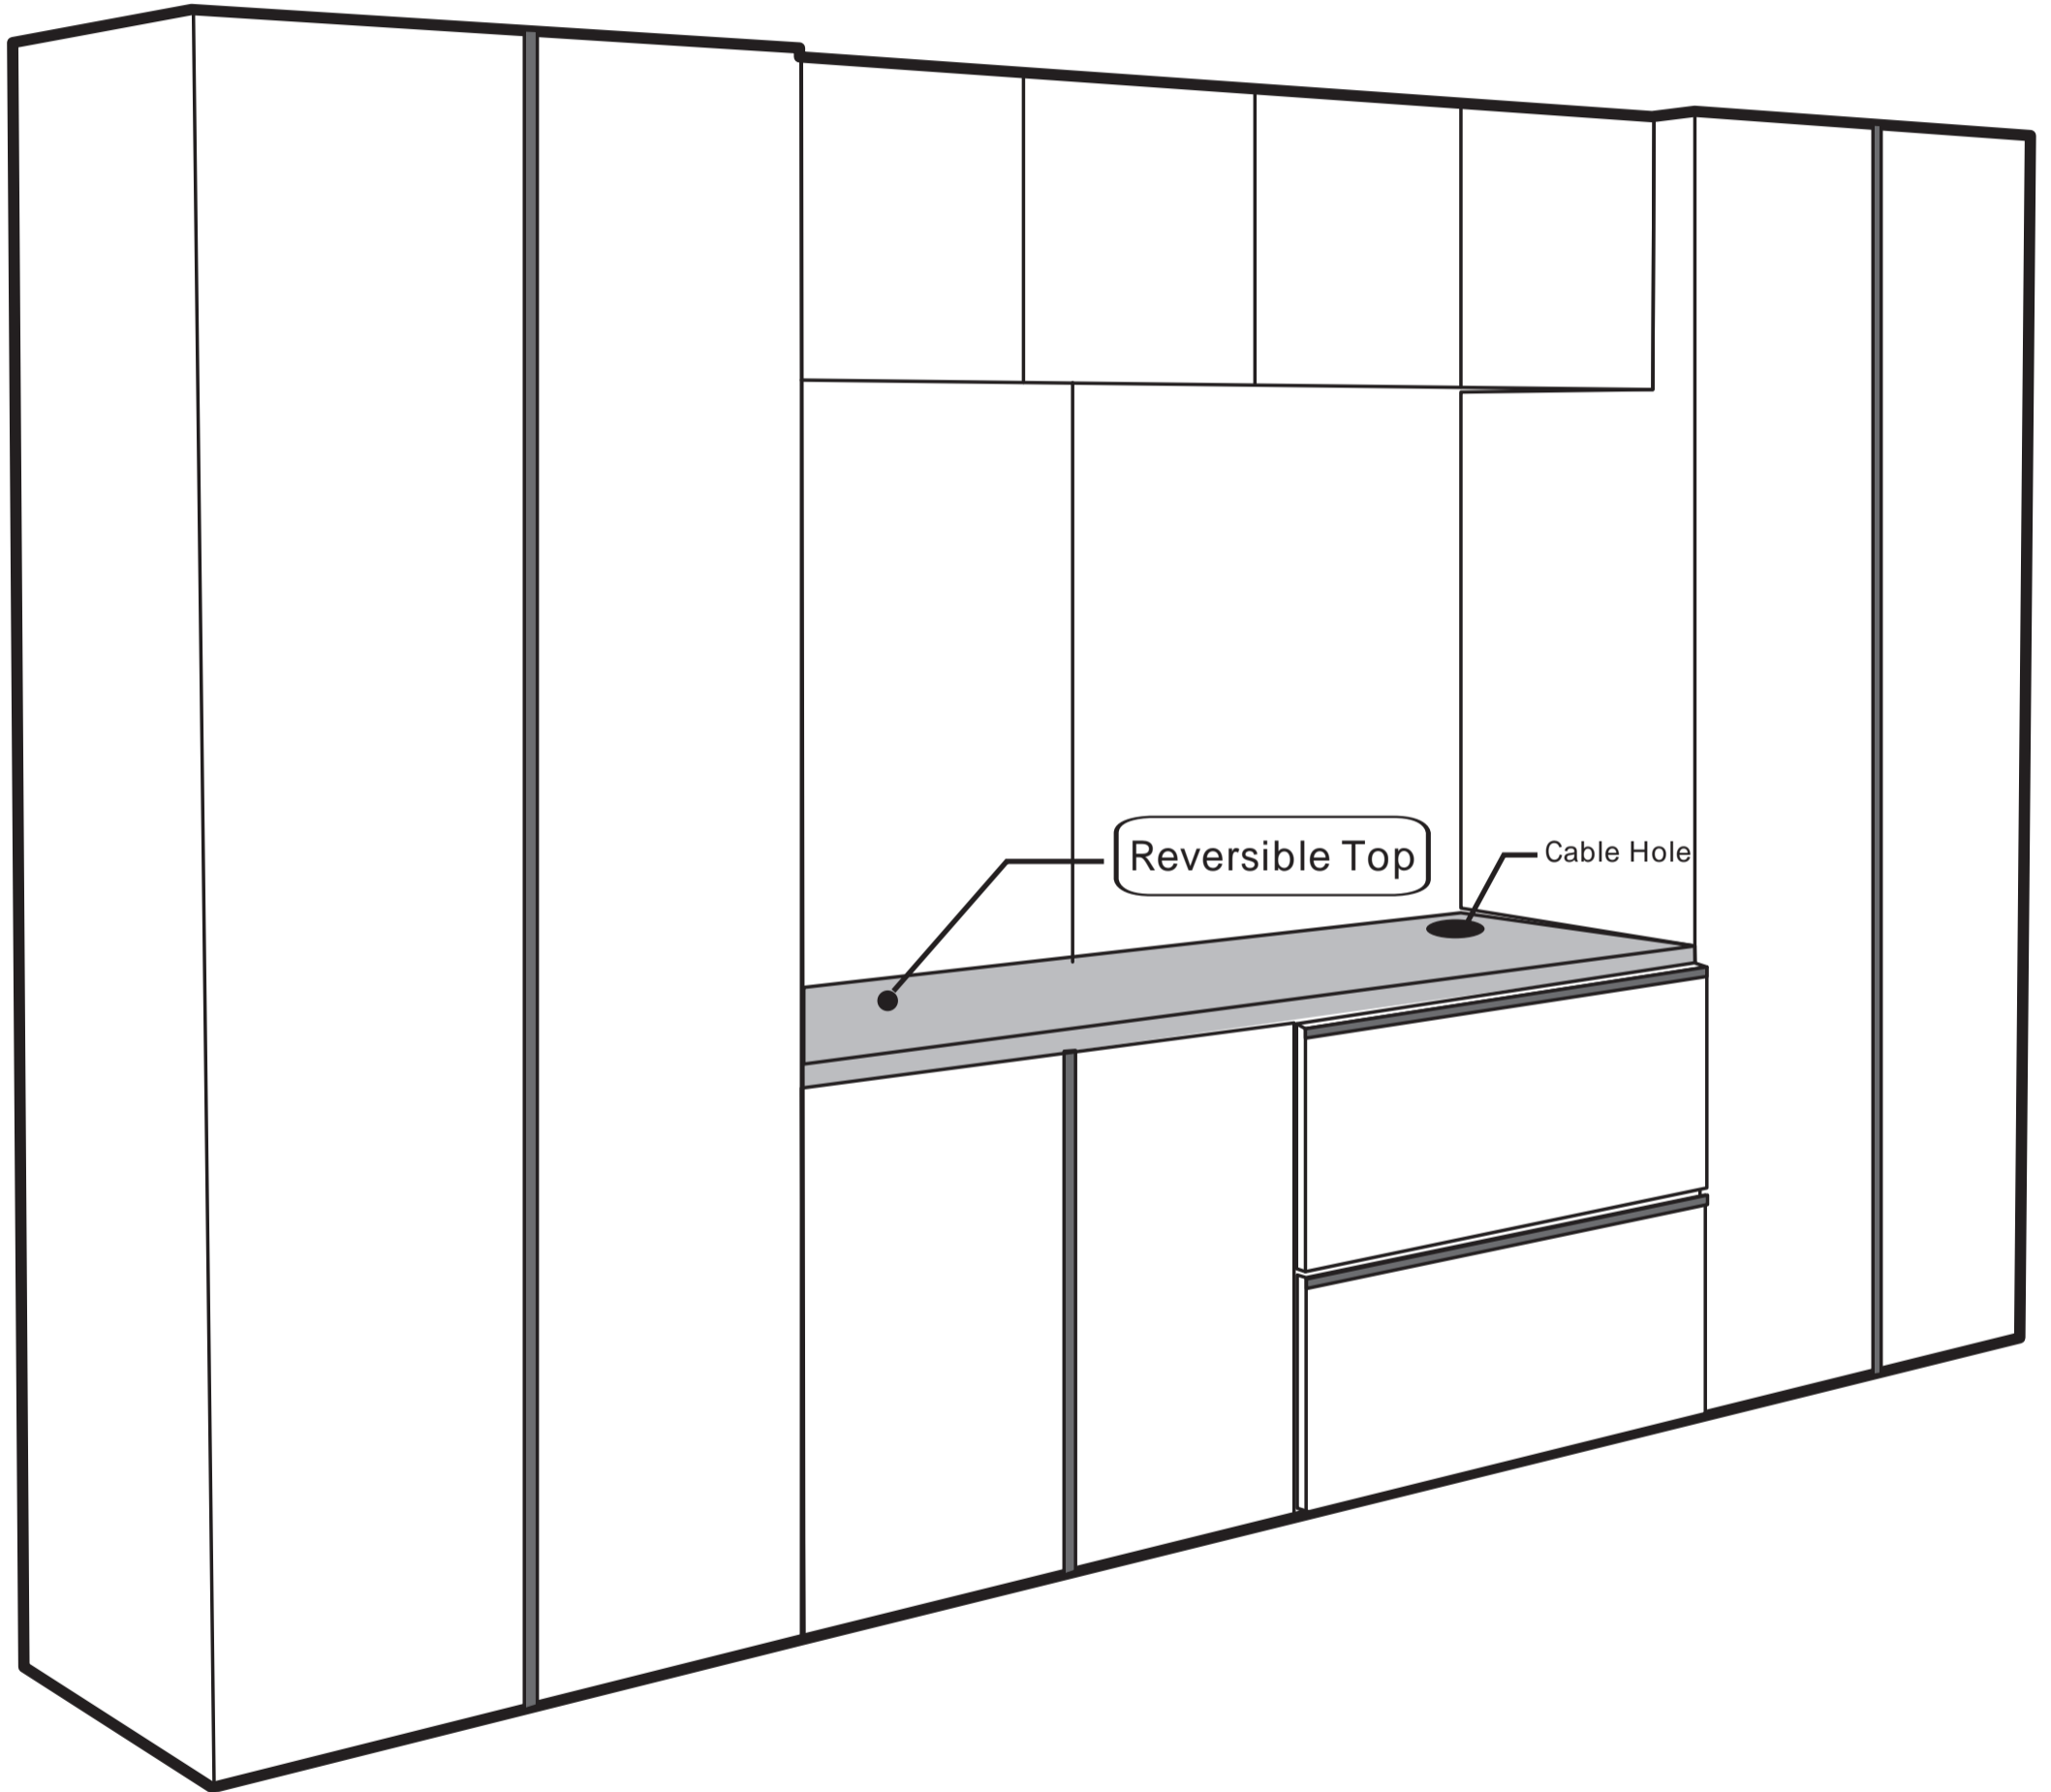

# Nova-Top

Scan the QR Code to watch our installation videos!

GARAGE TECH

**Reversible Top**

Cable Hole