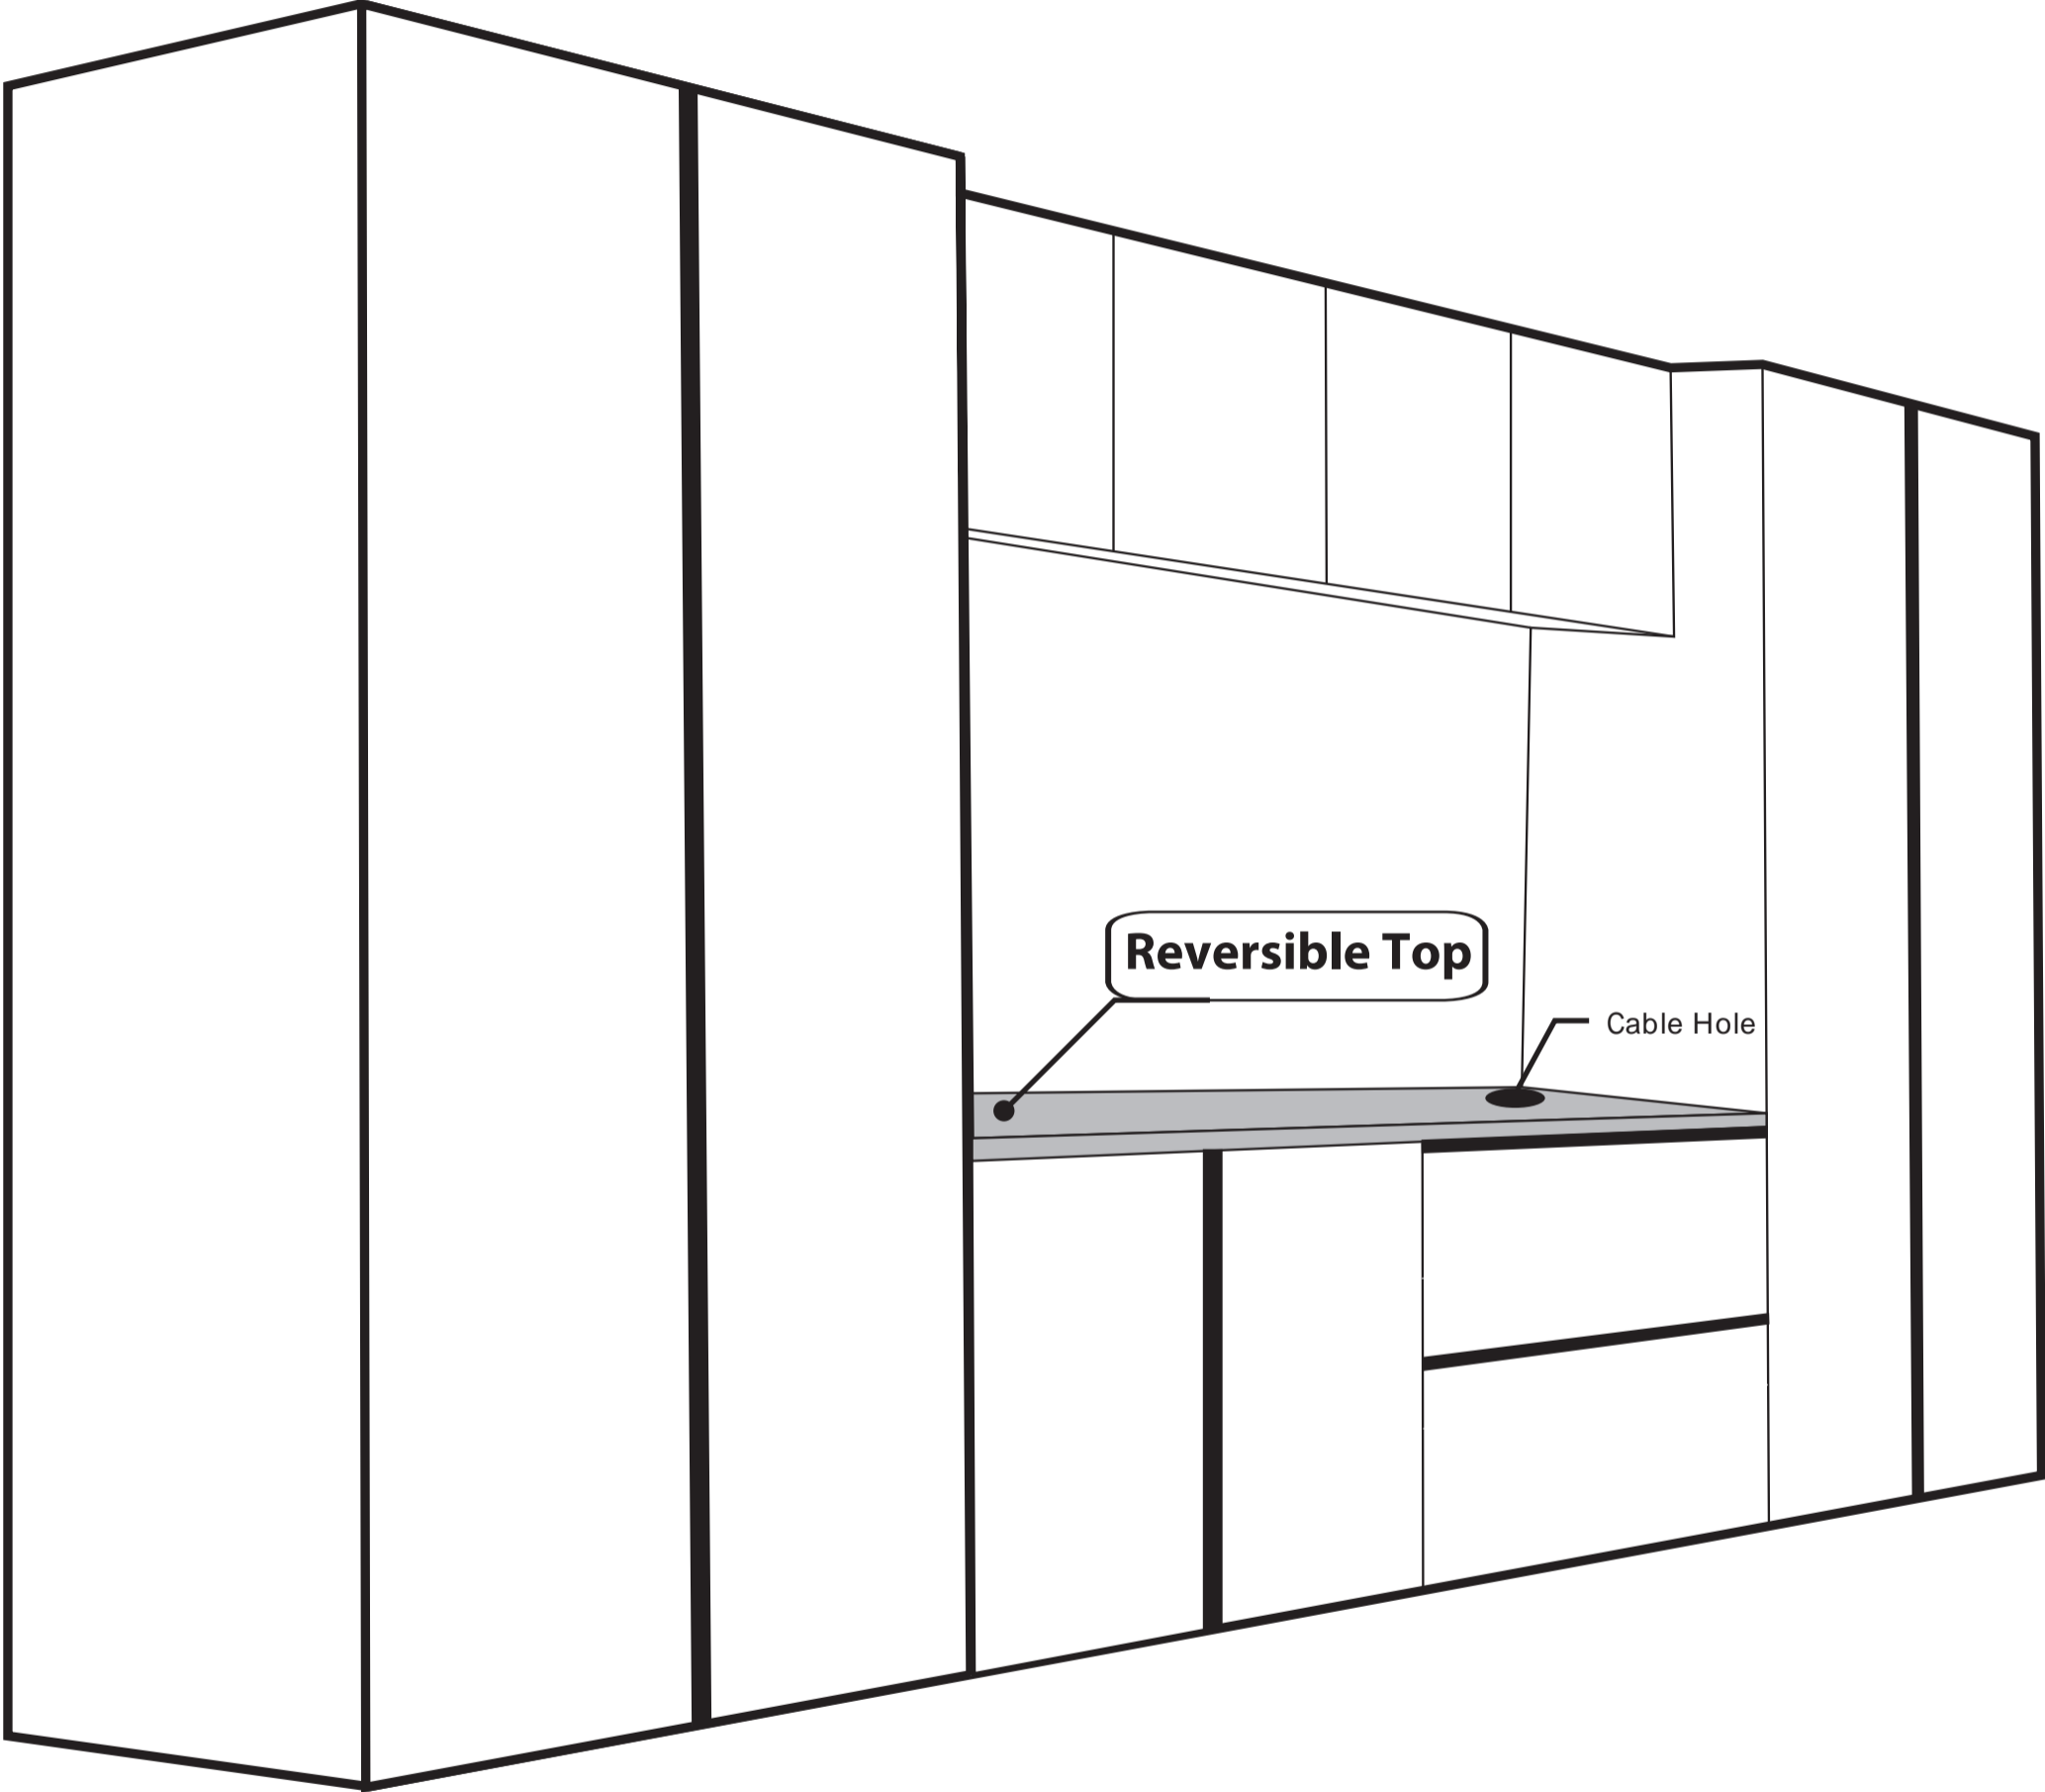

# Nova-Top

Scan the QR Code to watch our installation videos!

GARAGE TECH

**Reversible Top**

Cable Hole