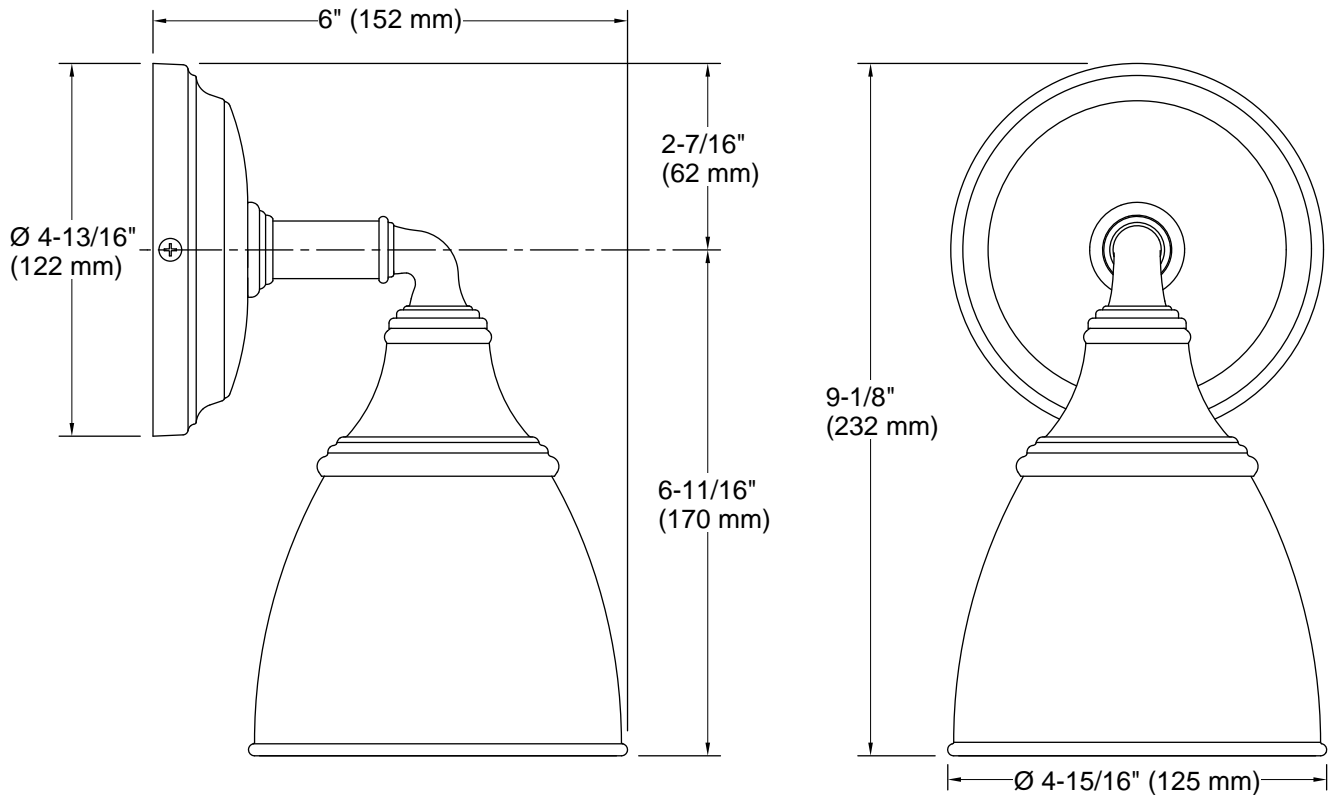

Required Electrical Service

0.5 A

Technical Information

All product dimensions are nominal.

Material: Metal, Glass
Number of Lights: 1
Number of Shades: 1
Shade Type: Frosted Glass
Hanging Type: Non-hanging

Notes

Install this product according to the installation guide.