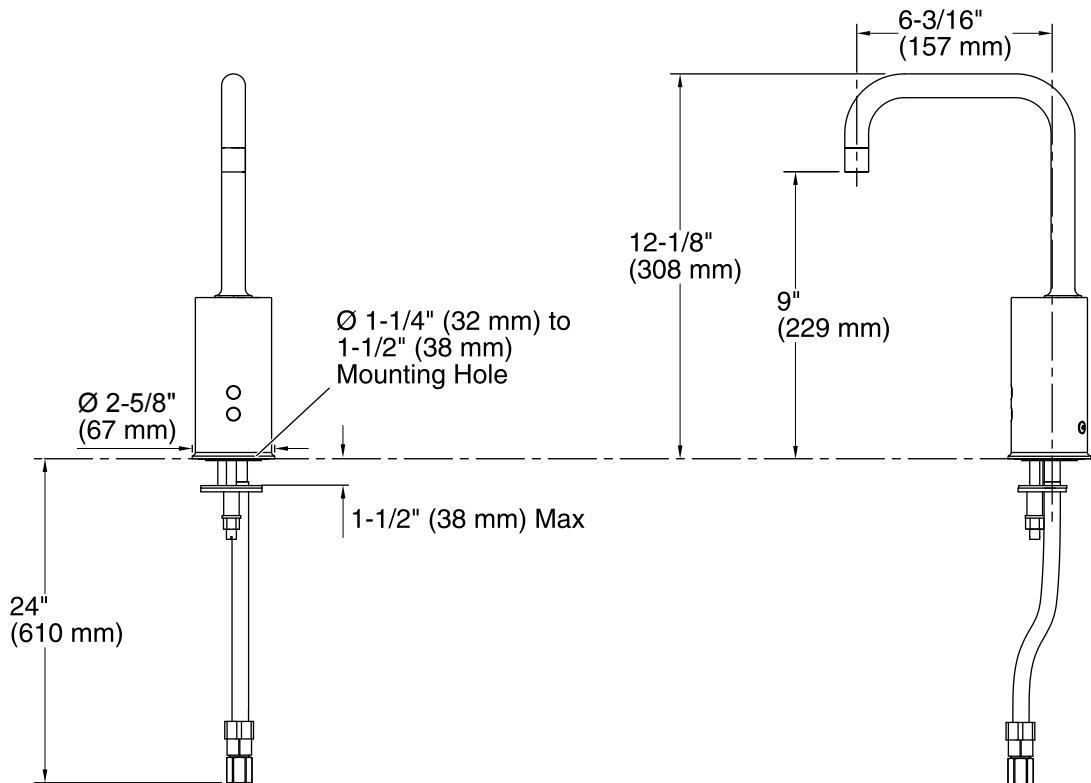

Technical Information

All product dimensions are nominal.

Valve body: Machined Brass

Faucet:

Flow rate: 0.5 gal/min (1.9 l/min)

Pressure: 60 psi (4.1 bar)

Power source: AAA 1.5 V, included

Notes

Install this product according to the installation guide.

A $1\text{-}1/4\text{''}$ (32 mm) minimum to $1\text{-}1/2\text{''}$ (38 mm) maximum diameter mounting hole is required.

The minimum distance between the back of the faucet spout and the wall must be $1\text{-}3/4\text{''}$ (44 mm). This will allow proper clearance for setscrew access.

The maximum distance between the bathroom sink basin edge to the base of the faucet spout must be $1\text{-}3/4\text{''}$ (44 mm).

The maximum height of the lip basin should be $3/4\text{''}$ (19 mm).

Product includes rosebud spray aerator. Other aerator styles are available.

ADA, OBC, CSA B651 compliant when installed to the specific requirements of these regulations.