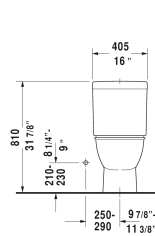

Darling New Toilet kit # D2101800

| < 16" Inch > |

| Toilet kit | Dimension | Weight | Order number |
|--|------------------------|----------|--------------|
| Toilet bowl & Tank, WaterSense® listed, cUPC® listed*, vertical outlet, syphonic, 12" rough-in, with single flush piston valve, top flush, 1.28 gpf | | | |
| Colors | | | |
| 00 White | | | |
| Variant | | | |
| | 16" x 27 1/2" Inch | 108.1 lb | D2101800 |
| Suitable products | | | |
| Two-Piece toilet (without tank), suitable for SensoWash Starck, syphonic, 12" rough-in, vertical outlet, cUPC® listed*, WaterSense® listed, 1.28 gpf, 14 5/8" x 27 1/2" Inch | 14 5/8" x 27 1/2" Inch | | 212601 |
| Toilet seat and cover elongated, hinges stainless steel, removable, with slow close, | | | 006339 |
| Tank with single flush piston valve, top flush, bottom left supply, cUPC® listed*, WaterSense® listed, 1.28 gpf, 16" x 6 7/8" Inch | 16" x 6 7/8" Inch | | 093120 |

All drawings contain the necessary measurements which are subject to standard tolerances. They are stated in inch & mm and are non-binding. Exact measurements, in particular for customized installation scenarios, can only be taken from the finished ceramic piece.