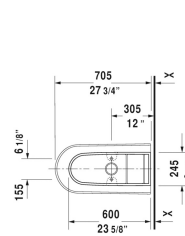

Darling New Toilet kit # D2101800

| < 16" Inch > |

| Toilet kit | Dimension | Weight | Order number |
|--|------------------------|----------|--------------|
| Toilet bowl & Tank, WaterSense® listed, cUPC® listed*, vertical outlet, syphonic, 12" rough-in, with single flush piston valve, top flush, 1.28 gpf | | | |
| Colors | | | |
| 00 White | | | |
| Variant | | | |
| | 16" x 27 1/2" Inch | 108.1 lb | D2101800 |
| Suitable products | | | |
| Two-Piece toilet (without tank), suitable for SensoWash Starck, syphonic, 12" rough-in, vertical outlet, cUPC® listed*, WaterSense® listed, 1.28 gpf, 14 5/8" x 27 1/2" Inch | 14 5/8" x 27 1/2" Inch | | 212601 |
| Toilet seat and cover elongated, hinges stainless steel, removable, with slow close, | | | 006339 |
| Tank with single flush piston valve, top flush, bottom left supply, cUPC® listed*, WaterSense® listed, 1.28 gpf, 16" x 6 7/8" Inch | 16" x 6 7/8" Inch | | 093120 |

All drawings contain the necessary measurements which are subject to standard tolerances. They are stated in inch & mm and are non-binding. Exact measurements, in particular for customized installation scenarios, can only be taken from the finished ceramic piece.