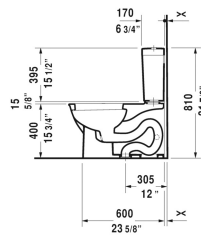

Darling New Toilet kit # D2101800

| < 16" Inch > |

| Toilet kit | Dimension | Weight | Order number |
|--|------------------------|----------|--------------|
| Toilet bowl & Tank, WaterSense® listed, cUPC® listed*, vertical outlet, syphonic, 12" rough-in, with single flush piston valve, top flush, 1.28 gpf | | | |
| Colors | | | |
| 00 White | | | |
| Variant | | | |
| | 16" x 27 1/2" Inch | 108.1 lb | D2101800 |
| Suitable products | | | |
| Two-Piece toilet (without tank), suitable for SensoWash Starck, syphonic, 12" rough-in, vertical outlet, cUPC® listed*, WaterSense® listed, 1.28 gpf, 14 5/8" x 27 1/2" Inch | 14 5/8" x 27 1/2" Inch | | 212601 |
| Toilet seat and cover elongated, hinges stainless steel, removable, with slow close, | | | 006339 |
| Tank with single flush piston valve, top flush, bottom left supply, cUPC® listed*, WaterSense® listed, 1.28 gpf, 16" x 6 7/8" Inch | 16" x 6 7/8" Inch | | 093120 |

All drawings contain the necessary measurements which are subject to standard tolerances. They are stated in inch & mm and are non-binding. Exact measurements, in particular for customized installation scenarios, can only be taken from the finished ceramic piece.