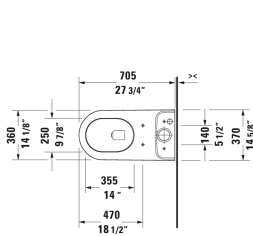

Darling New Toilet kit # D2101800

| < 16" Inch > |

| Toilet kit | Dimension | Weight | Order number |
|--|------------------------|----------|--------------|
| Toilet bowl & Tank, WaterSense® listed, cUPC® listed*, vertical outlet, syphonic, 12" rough-in, with single flush piston valve, top flush, 1.28 gpf | | | |
| Colors | | | |
| 00 White | | | |
| Variant | | | |
| | 16" x 27 1/2" Inch | 108.1 lb | D2101800 |
| Suitable products | | | |
| Two-Piece toilet (without tank), suitable for SensoWash Starck, syphonic, 12" rough-in, vertical outlet, cUPC® listed*, WaterSense® listed, 1.28 gpf, 14 5/8" x 27 1/2" Inch | 14 5/8" x 27 1/2" Inch | | 212601 |
| Toilet seat and cover elongated, hinges stainless steel, removable, with slow close, | | | 006339 |
| Tank with single flush piston valve, top flush, bottom left supply, cUPC® listed*, WaterSense® listed, 1.28 gpf, 16" x 6 7/8" Inch | 16" x 6 7/8" Inch | | 093120 |

All drawings contain the necessary measurements which are subject to standard tolerances. They are stated in inch & mm and are non-binding. Exact measurements, in particular for customized installation scenarios, can only be taken from the finished ceramic piece.