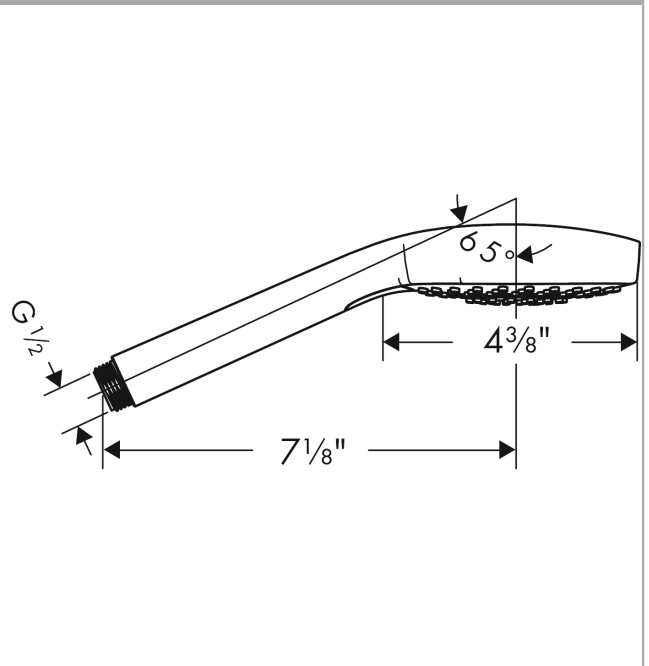

Croma Select E

Handshower 110 3-Jet, 2.0 GPM

Finishes : **white/chrome** Part no. : **26811401**

Description

Features

- Select button for comfortable alternation of spray modes
- 121 no-clog spray channels
- Spray modes: SoftRain, IntenseRain, Pulsating Massage
- Flow: 2.0 GPM (7.6 L/Min)
- Easy-to-clean white spray face

Item details

List Price \$ 130.00

Technology

Compliance

Product image

Scale drawing

Croma Select E
Handshower 110 3-Jet, 2.0 GPM
Finishes : **white/chrome** Part no. : **26811401**

Exploded drawing

Year of production: >10/16

Croma Select E
Handshower 110 3-Jet, 2.0 GPM
 Finishes : **white/chrome** Part no. : **26811401**

Spare parts list

Year of production: >10/16

Pos.	Description	Part no.	Price	PU
1	filter packing	94246000	-	1