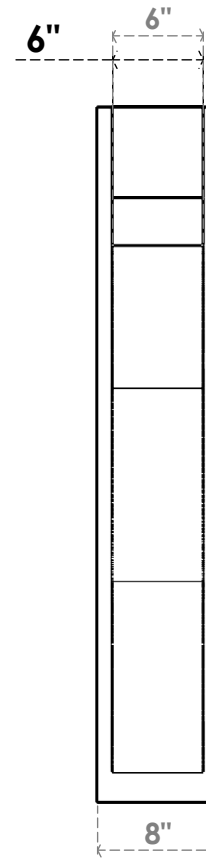

ITEM NUMBER: OUTUROC060X080X34000X46000X060X020X060FST44RCPR

6"W TOP X 8"W BACK X 34"D X 46"H X 6"T TOP X 2"T BACK TIMBERTHANE ROUGH CEDAR FUNSTON FAUX WOOD OPEN OUTLOOKER, BLOCK TOP AND BACK, 6"W CLOSED BRACE, PRIMED TAN

SIDE PROFILE

FRONT PROFILE

ISOMETRIC

EKENA MILLWORK
2300 WEST MAIN ST.
CLARKSVILLE, TX 75426
TOLL FREE: 866-607-0453
WWW.EKENAMILLWORK.COM

NOTES

1. INSTALLATION TO BE COMPLETED IN ACCORDANCE WITH MANUFACTURER'S SPECIFICATIONS.
2. DRAWING MAY NOT BE TO SCALE
3. THIS DRAWING IS INTENDED FOR DESIGN AND PLANNING PURPOSES ONLY.
4. ALL INFORMATION CONTAINED HEREIN WAS CURRENT AT THE TIME OF DEVELOPMENT BUT MUST BE REVIEWED AND APPROVED BY THE PRODUCT MANUFACTURER TO BE CONSIDERED ACCURATE.
5. TIMBERTHANE ARCHITECTURAL PRODUCTS ARE MADE FROM HIGH DENSITY URETHANE AND COME FACTORY PRIMED