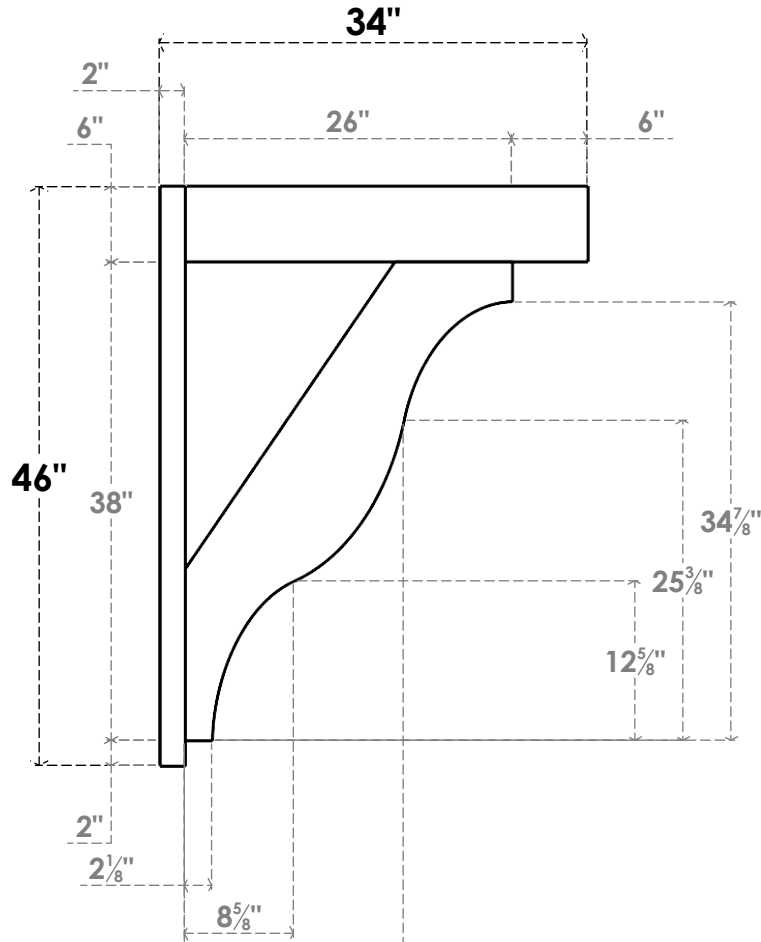

ITEM NUMBER: OUTUROC060X080X34000X46000X060X020X060FST44RCPR

6"W TOP X 8"W BACK X 34"D X 46"H X 6"T TOP X 2"T BACK TIMBERTHANE ROUGH CEDAR FUNSTON FAUX WOOD OPEN OUTLOOKER, BLOCK TOP AND BACK, 6"W CLOSED BRACE, PRIMED TAN

SIDE PROFILE

FRONT PROFILE

ISOMETRIC

EKENA MILLWORK
2300 WEST MAIN ST.
CLARKSVILLE, TX 75426
TOLL FREE: 866-607-0453
WWW.EKENAMILLWORK.COM

NOTES

1. INSTALLATION TO BE COMPLETED IN ACCORDANCE WITH MANUFACTURER'S SPECIFICATIONS.
2. DRAWING MAY NOT BE TO SCALE
3. THIS DRAWING IS INTENDED FOR DESIGN AND PLANNING PURPOSES ONLY.
4. ALL INFORMATION CONTAINED HEREIN WAS CURRENT AT THE TIME OF DEVELOPMENT BUT MUST BE REVIEWED AND APPROVED BY THE PRODUCT MANUFACTURER TO BE CONSIDERED ACCURATE.
5. TIMBERTHANE ARCHITECTURAL PRODUCTS ARE MADE FROM HIGH DENSITY URETHANE AND COME FACTORY PRIMED