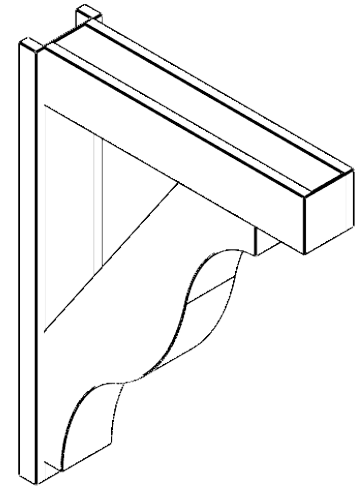

ITEM NUMBER: OUTUROC060X080X34000X46000X060X020X060FST44RCPR

6"W TOP X 8"W BACK X 34"D X 46"H X 6"T TOP X 2"T BACK TIMBERTHANE ROUGH CEDAR FUNSTON FAUX WOOD OPEN OUTLOOKER, BLOCK TOP AND BACK, 6"W CLOSED BRACE, PRIMED TAN

SIDE PROFILE

FRONT PROFILE

ISOMETRIC

EKENA MILLWORK
2300 WEST MAIN ST.
CLARKSVILLE, TX 75426
TOLL FREE: 866-607-0453
WWW.EKENAMILLWORK.COM

NOTES

1. INSTALLATION TO BE COMPLETED IN ACCORDANCE WITH MANUFACTURER'S SPECIFICATIONS.
2. DRAWING MAY NOT BE TO SCALE
3. THIS DRAWING IS INTENDED FOR DESIGN AND PLANNING PURPOSES ONLY.
4. ALL INFORMATION CONTAINED HEREIN WAS CURRENT AT THE TIME OF DEVELOPMENT BUT MUST BE REVIEWED AND APPROVED BY THE PRODUCT MANUFACTURER TO BE CONSIDERED ACCURATE.
5. TIMBERTHANE ARCHITECTURAL PRODUCTS ARE MADE FROM HIGH DENSITY URETHANE AND COME FACTORY PRIMED