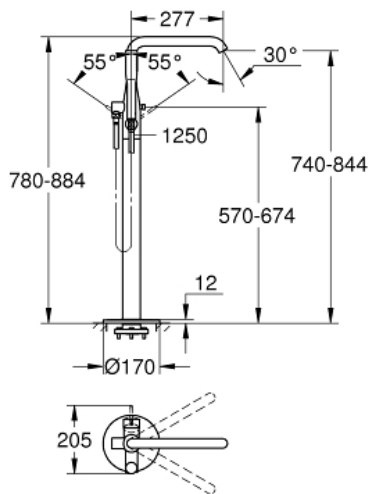

ESSENCE  
Single-Handle Bathtub Faucet  
MODEL # 23491EN1

Pure Freude  
an Wasser

GROHE

ADA

**Product Description:**  
ESSENCE  
Single-Handle Bathtub Faucet

**Standard Specification:**

- Final installation set for:
- 45 984
- Requires Rough-In Set (29 038 001) (sold separately)
- **GROHE SilkMove** 1.4" (35 mm) ceramic cartridge
- With temperature limiter
- **GROHE StarLight** finish
- Automatic diverter: bath/shower
- Swivel tubular spout with flow control and stop limiter
- 10 7/8" (277 mm) spout reach
- 1/2" (13mm) Integrated non-return valve in the shower outlet
- With shower holder
- Euphoria Cosmopolitan Stick Hand Shower (27 806 000), 2.0 gpm (7.6 L/min)
- 49" (1250mm) SilverFlex shower hose (28 362 000)
- Protected against backflow
- Min. recommended pressure: 15 psi (1.0 bar)

**Applicable Codes & Standards:**

- ASME A112.18.1/CSA B125.1
- ICC/ANSI A117.1

**Color:**

- 23491EN1 Brushed Nickel