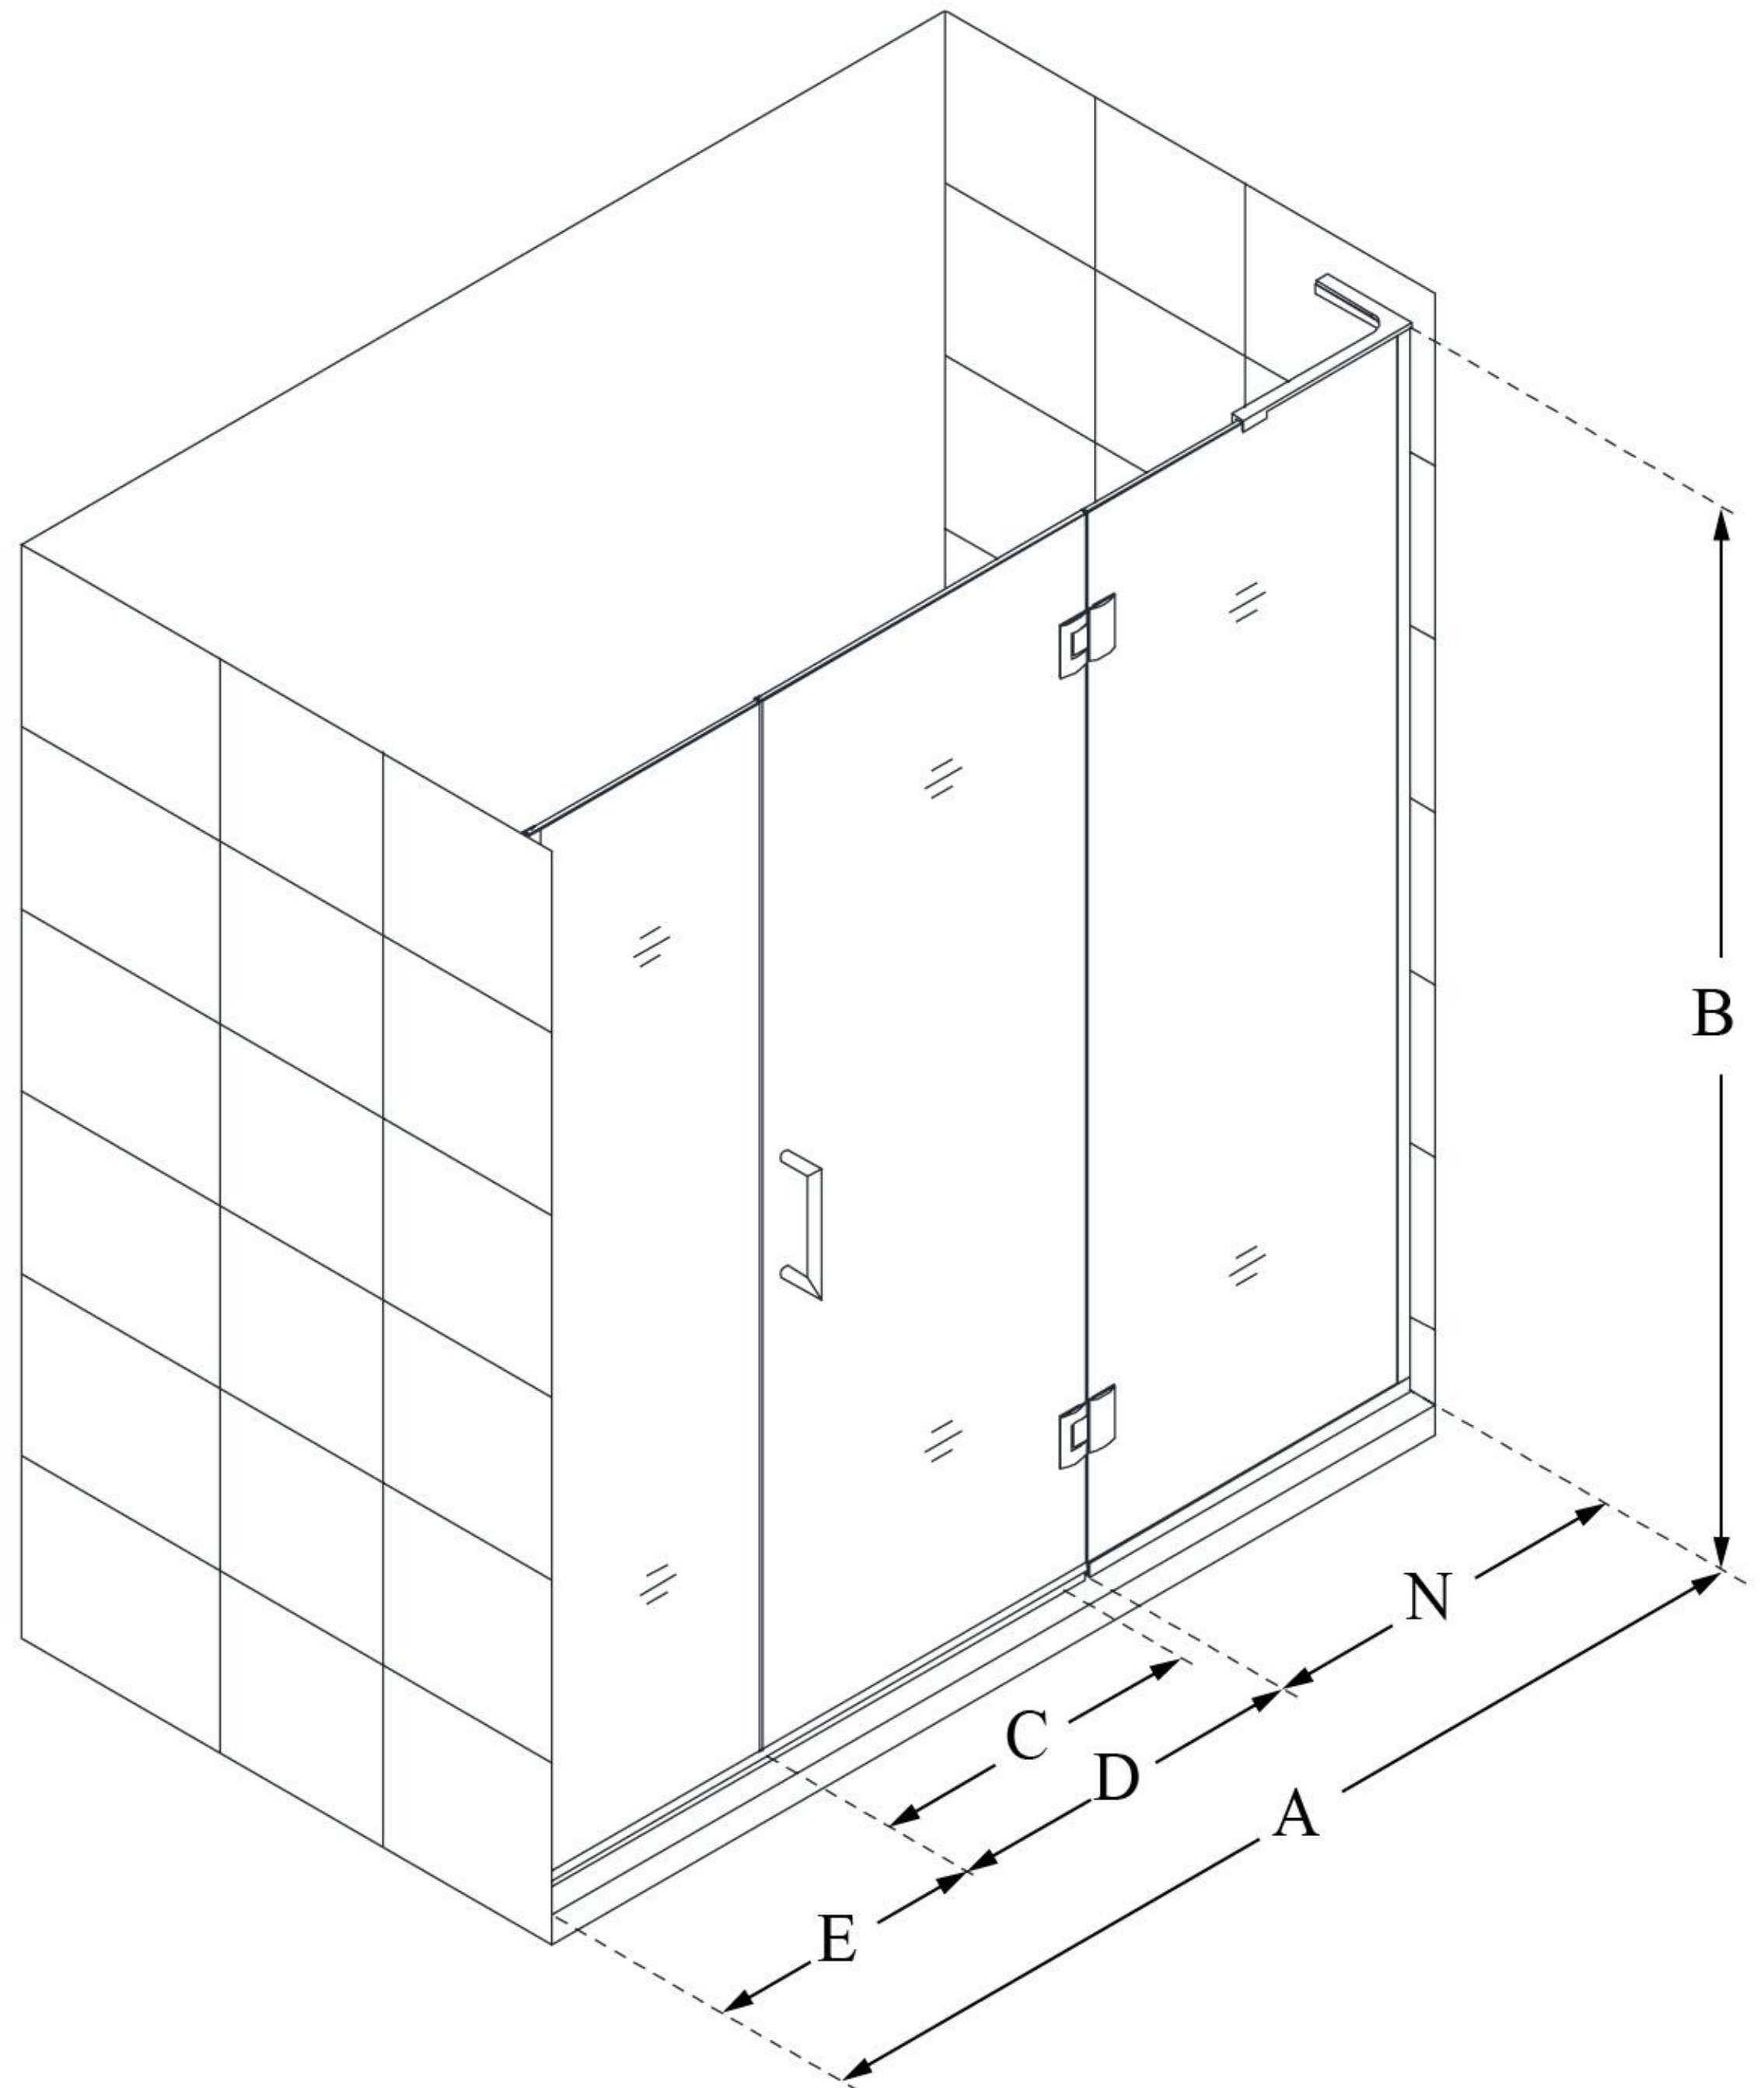

MODEL INFORMATION

D3301472

UNIDOOR-X

DreamLine Unidoor-X 68-68 1/2 in. W x 72 in. H Frameless Hinged Shower Door, Clear Glass

SWING DOOR

CONFIGURATION DIMENSIONS:

A: 68 - 68 1/2 in.

MODEL WIDTH

B: 72 in.

MODEL HEIGHT

C: 29 in.

ACCESS WIDTH

D: 30 in.

DOOR WIDTH

E: 14 in.

INLINE PANEL WIDTH

N: 24 in.

HINGE PANEL WIDTH

DreamLine reserves the right to update or modify the hardware or materials pictured without prior notice for the purpose of product improvement and customer satisfaction.