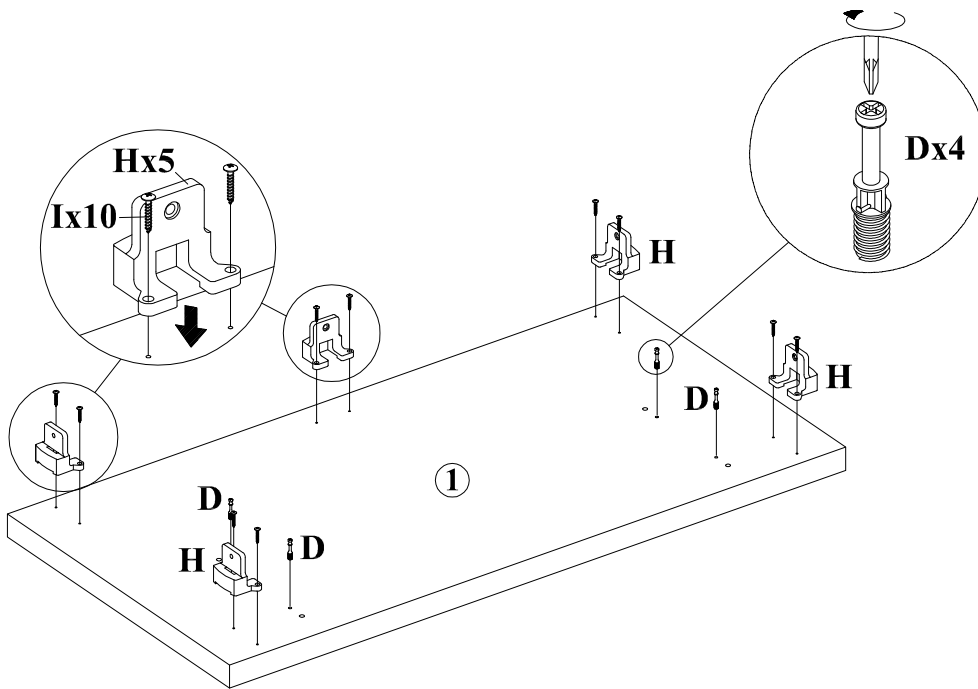

ÉTAPE / STEP 3