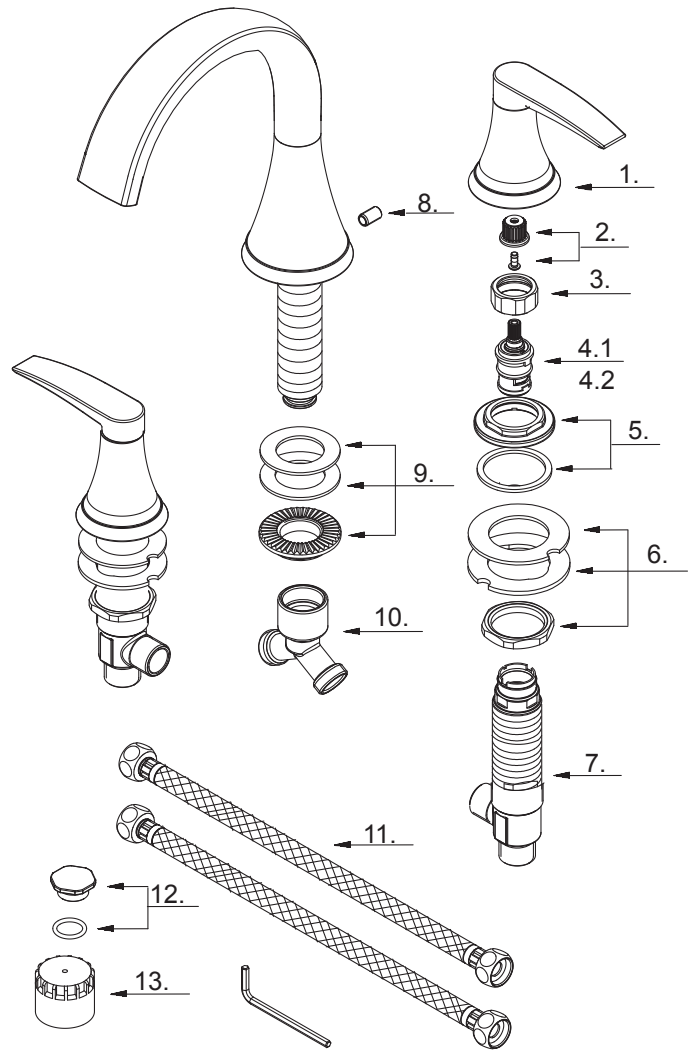

CAMBERLY Roman Bathtub Faucet

MODEL#	Lowe's SKU#	FINISH
FR2B0015CP	3782692	Chrome finish
FR2B0015NP	3782693	Brushed nickel finish
FR2B0015BL	3782694	Matte black finish

No.	Description	Part No.	**Finish
1	Metal Handle	A66E892**	**CP Chrome finish
2	Handle Adaptor	A66G429	**NP Brushed nickel finish
3	Retainer Nut	A016259	**BL Matte black finish
4.1	Ceramic Disc Cartridge-Hot	A507195	
4.2	Ceramic Disc Cartridge-Cold	A507196	
5	Lock Nut	A66D928	
6	Mounting Hardware	A66D626	
7	Handle Valve Body	A002570-T	
8	Screw	A065027	
9	Mounting Hardware	A663491	
10	Y Adaptor	A015224	
11	Supply Hose	A105051	
12	Spout Plug	A603046	
13	Spout Rough In Cap	A045153	