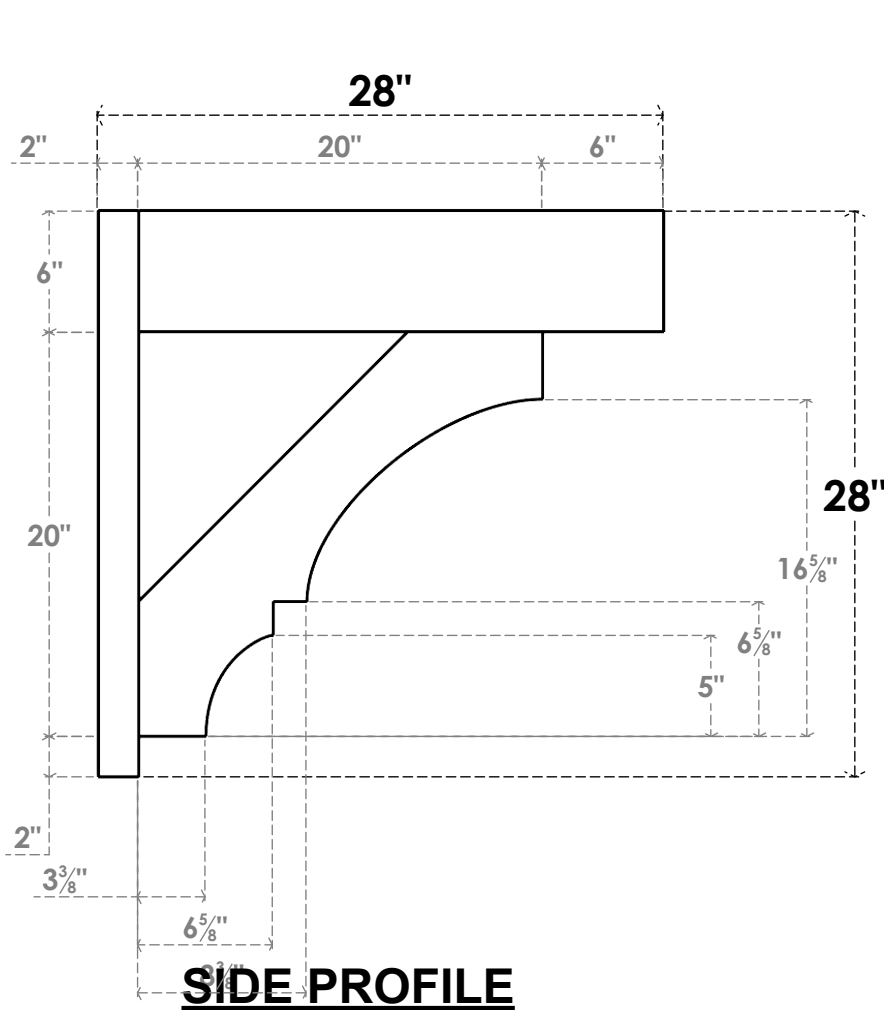

ITEM NUMBER: OUTUROC060X080X28000X28000X060X020X060BOA44RCPR

6"W TOP X 8"W BACK X 28"D X 28"H X 6"T TOP X 2"T BACK TIMBERTHANE ROUGH CEDAR BALBOA FAUX WOOD OPEN OUTLOOKER, BLOCK TOP AND BACK, 6"W CLOSED BRACE, PRIMED TAN

ISOMETRIC

GENERATED DATE : 07/05/2023

EKENA MILLWORK
2300 WEST MAIN ST.
CLARKSVILLE, TX 75426
TOLL FREE: 866-607-0453
WWW.EKENAMILLWORK.COM

NOTES

1. INSTALLATION TO BE COMPLETED IN ACCORDANCE WITH MANUFACTURER'S SPECIFICATIONS.
2. DRAWING MAY NOT BE TO SCALE
3. THIS DRAWING IS INTENDED FOR DESIGN AND PLANNING PURPOSES ONLY.
4. ALL INFORMATION CONTAINED HEREIN WAS CURRENT AT THE TIME OF DEVELOPMENT BUT MUST BE REVIEWED AND APPROVED BY THE PRODUCT MANUFACTURER TO BE CONSIDERED ACCURATE.
5. TIMBERTHANE ARCHITECTURAL PRODUCTS ARE MADE FROM HIGH DENSITY URETHANE AND COME FACTORY PRIMED