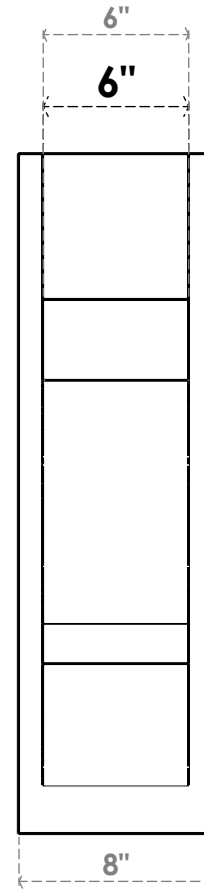

ITEM NUMBER: OUTUROC060X080X28000X28000X060X020X060BOA44RCPR

6"W TOP X 8"W BACK X 28"D X 28"H X 6"T TOP X 2"T BACK TIMBERTHANE ROUGH CEDAR BALBOA FAUX WOOD OPEN OUTLOOKER, BLOCK TOP AND BACK, 6"W CLOSED BRACE, PRIMED TAN

ISOMETRIC

GENERATED DATE : 07/05/2023

EKENA MILLWORK
2300 WEST MAIN ST.
CLARKSVILLE, TX 75426
TOLL FREE: 866-607-0453
WWW.EKENAMILLWORK.COM

NOTES

1. INSTALLATION TO BE COMPLETED IN ACCORDANCE WITH MANUFACTURER'S SPECIFICATIONS.
2. DRAWING MAY NOT BE TO SCALE
3. THIS DRAWING IS INTENDED FOR DESIGN AND PLANNING PURPOSES ONLY.
4. ALL INFORMATION CONTAINED HEREIN WAS CURRENT AT THE TIME OF DEVELOPMENT BUT MUST BE REVIEWED AND APPROVED BY THE PRODUCT MANUFACTURER TO BE CONSIDERED ACCURATE.
5. TIMBERTHANE ARCHITECTURAL PRODUCTS ARE MADE FROM HIGH DENSITY URETHANE AND COME FACTORY PRIMED