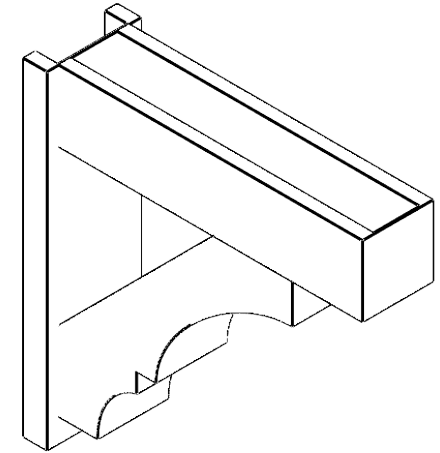

ITEM NUMBER: OUTUROC060X080X28000X28000X060X020X060BOA44RCPR

6"W TOP X 8"W BACK X 28"D X 28"H X 6"T TOP X 2"T BACK TIMBERTHANE ROUGH CEDAR BALBOA FAUX WOOD OPEN OUTLOOKER, BLOCK TOP AND BACK, 6"W CLOSED BRACE, PRIMED TAN

ISOMETRIC

GENERATED DATE : 07/05/2023

EKENA MILLWORK
2300 WEST MAIN ST.
CLARKSVILLE, TX 75426
TOLL FREE: 866-607-0453
WWW.EKENAMILLWORK.COM

NOTES

1. INSTALLATION TO BE COMPLETED IN ACCORDANCE WITH MANUFACTURER'S SPECIFICATIONS.
2. DRAWING MAY NOT BE TO SCALE
3. THIS DRAWING IS INTENDED FOR DESIGN AND PLANNING PURPOSES ONLY.
4. ALL INFORMATION CONTAINED HEREIN WAS CURRENT AT THE TIME OF DEVELOPMENT BUT MUST BE REVIEWED AND APPROVED BY THE PRODUCT MANUFACTURER TO BE CONSIDERED ACCURATE.
5. TIMBERTHANE ARCHITECTURAL PRODUCTS ARE MADE FROM HIGH DENSITY URETHANE AND COME FACTORY PRIMED