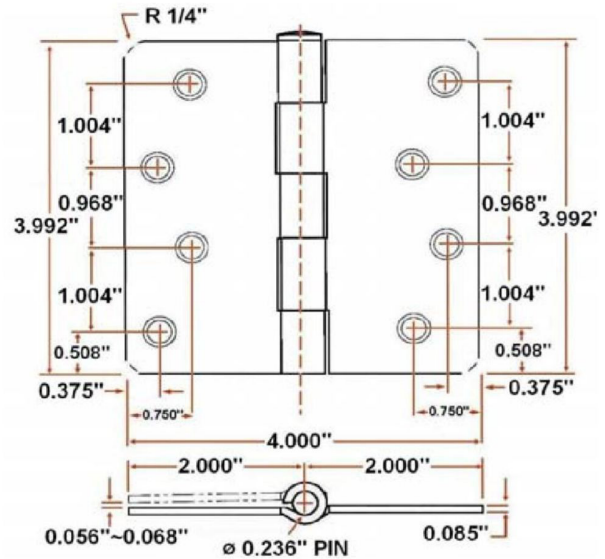

6-Hole 4" x 4", 1/4" Radius Door Hinge 3-Pack  
Satin Nickel

SPECIFICATIONS

MATERIAL CONSTRUCTION:	Steel
MOUNTING HARDWARE INCLUDED:	Yes
TOOLS NEEDED FOR INSTALLATION:	Screwdriver
ASSEMBLED DIMENSIONS:	4" H x 4" L x 0.09" D
ASSEMBLED WEIGHT:	2 lbs.
CROSS BORE:	N/A
CORNER RADIUS:	1/4"
PROJECTION:	N/A
HINGE TYPE:	Butt Hinge
NUMBER OF HOOKS:	N/A