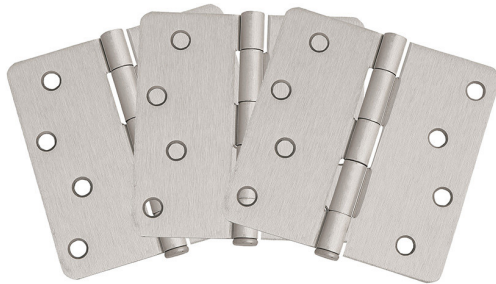

6-Hole 4" x 4", 1/4" Radius Door Hinge 3-Pack  
Satin Nickel

SPECIFICATIONS

MATERIAL CONSTRUCTION:	Steel
MOUNTING HARDWARE INCLUDED:	Yes
TOOLS NEEDED FOR INSTALLATION:	Screwdriver
ASSEMBLED DIMENSIONS:	4" H x 4" L x 0.09" D
ASSEMBLED WEIGHT:	2 lbs.
CROSS BORE:	N/A
CORNER RADIUS:	1/4"
PROJECTION:	N/A
HINGE TYPE:	Butt Hinge
NUMBER OF HOOKS:	N/A