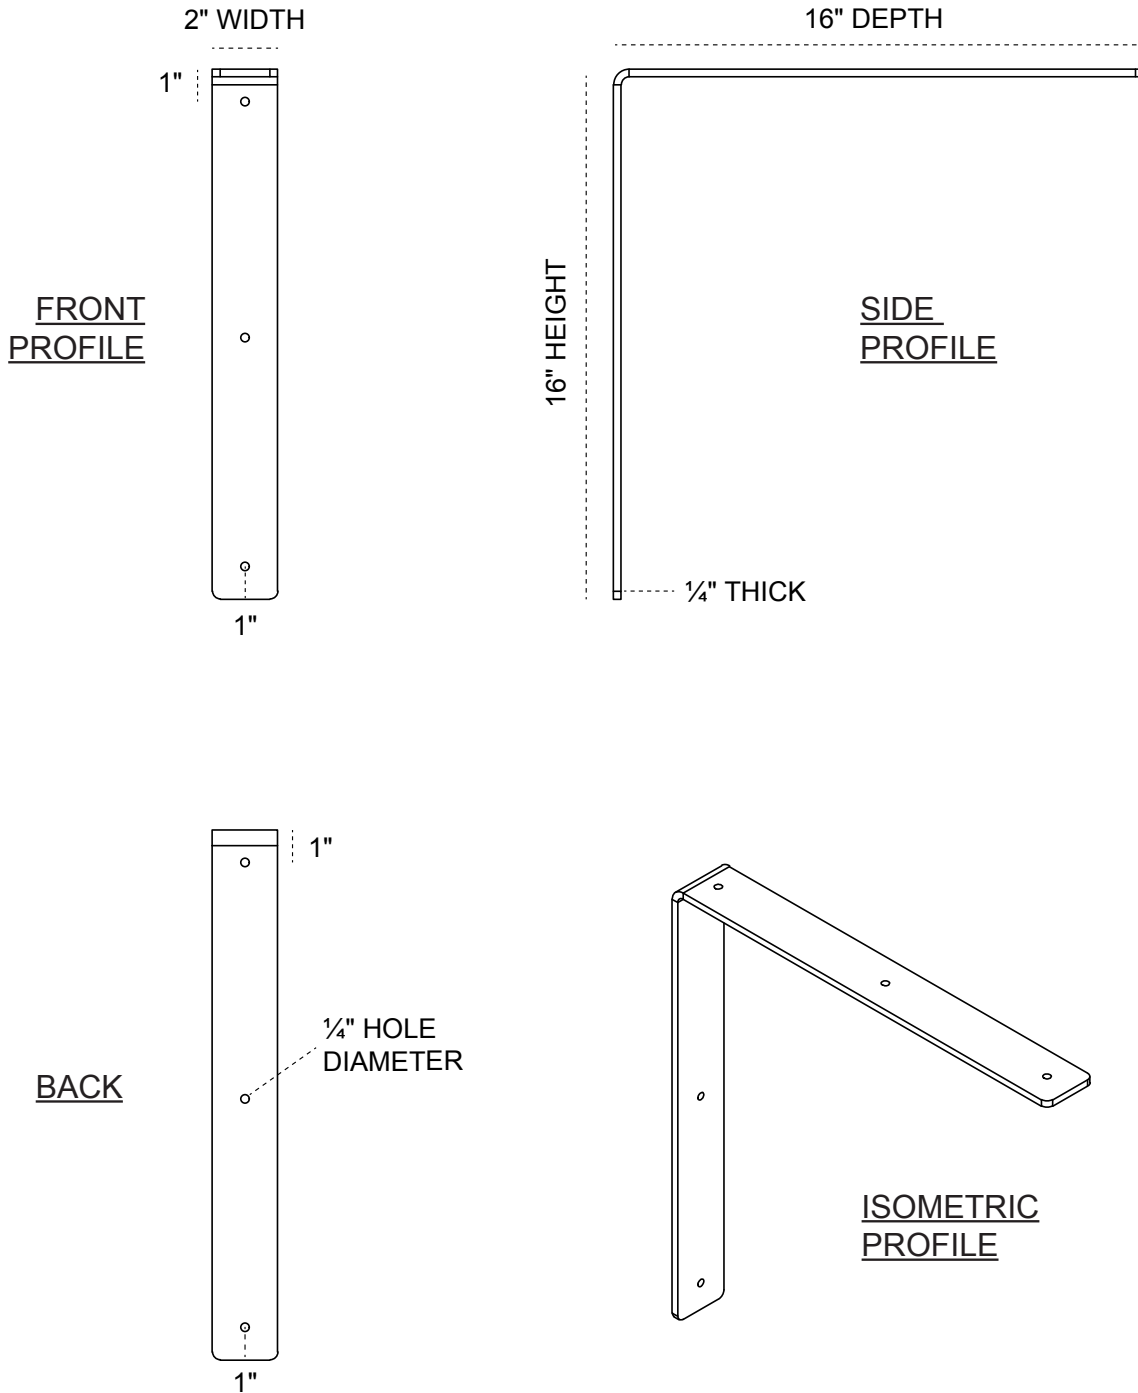

2-INCH W X 16-INCH D X 16-INCH H HAMILTON BRACKET

HEAVY-DUTY 1/4" THICK

AVAILABLE IN:
STAINLESS STEEL
ZINC PLATED STEEL
POWDER COATED BLACK

BKTM02X16X16HASS
BKTM02X16X16HACRS
BKTM02X16X16HAPBL

P:866.607.0453 | F: 866.591.3143
2300 W. Main St. | Clarksville, TX 75426
sales@ekenamillwork.com | www.ekenamillwork.com