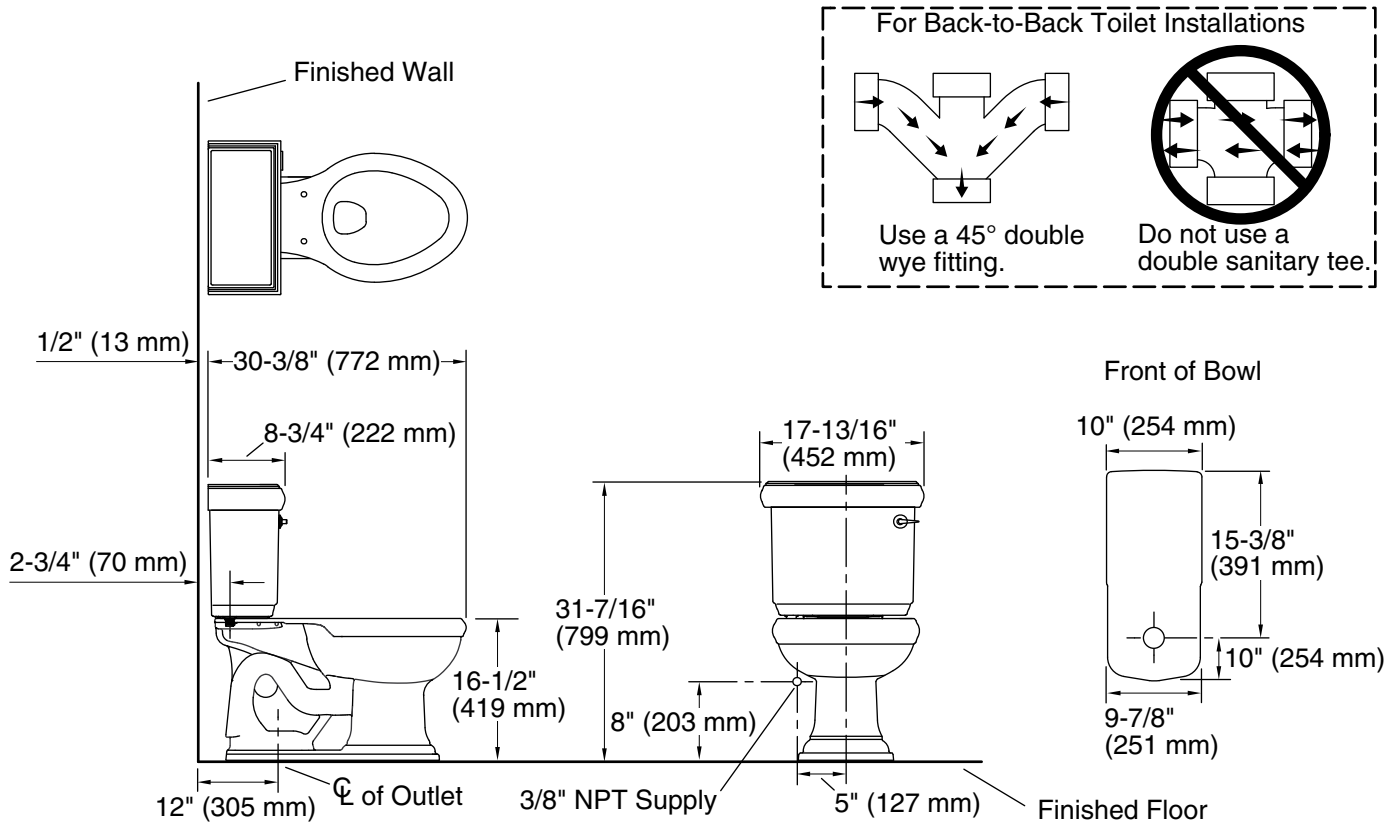

Technical Information

All product dimensions are nominal.

Toilet type:	Floor-mount
Waste Outlet:	Floor
Bowl shape:	Elongated
Flush type:	AquaPiston
Trap passageway:	2-1/8" (54 mm)
Water surface size:	11-3/4" x 9-1/2" (298 mm x 241 mm)
Rim to water surface:	6-1/8" (156 mm)
Rough-in:	12" (305 mm)
Seat-mounting holes:	5-1/2" (140 mm)

Notes

Install this product according to the installation instructions.

For back-to-back toilet installations: Use only a 45° double wye fitting.

ADA, OBC, CSA B651 compliant when installed to the specific requirements of these regulations.

Plumbing codes may require elongated toilets and elongated, open-front seats in public bathrooms.

Accessibility standards may require controls to be located on the open side of the toilet.