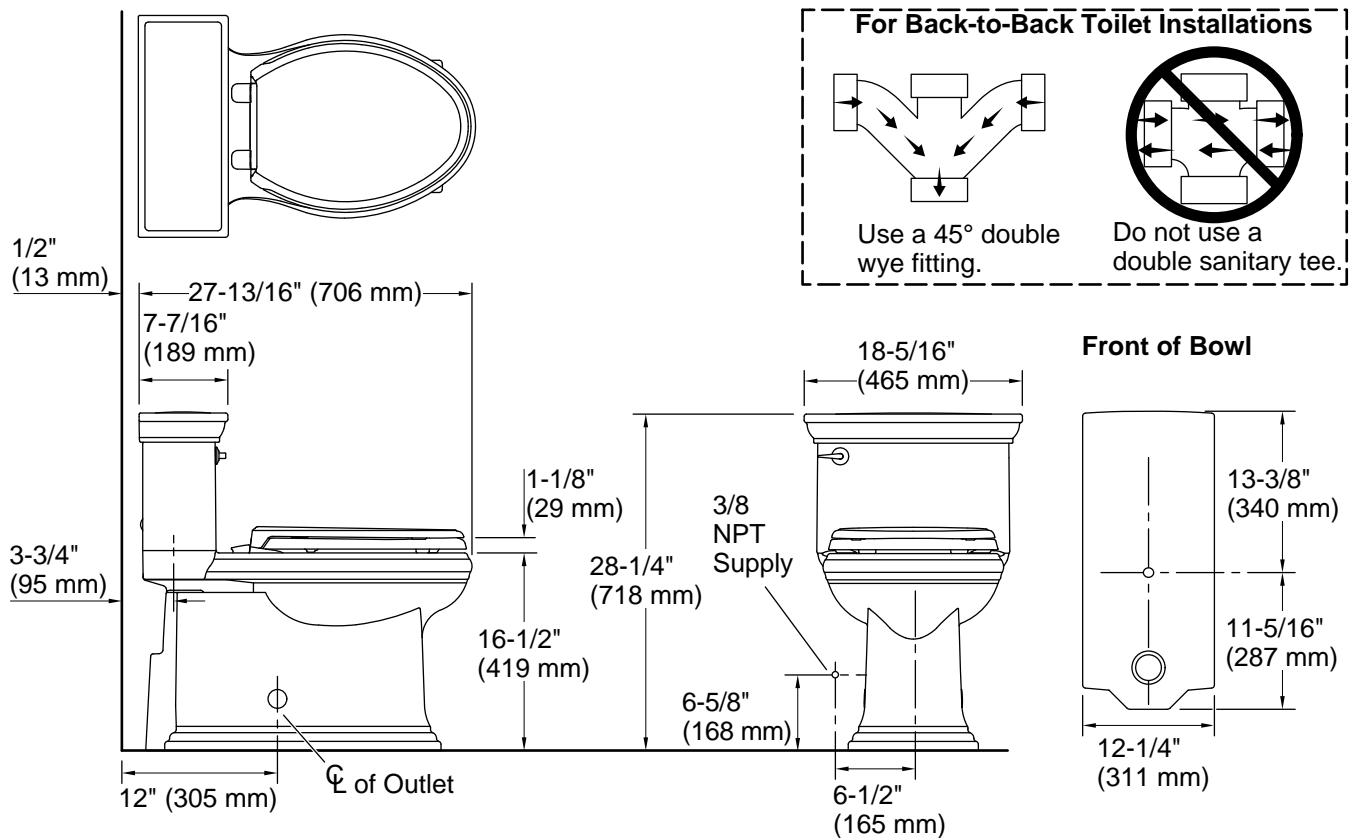

Installation

- Supply line sold separately
- Standard 12" (305 mm) rough-in
- 10" and 14" (254 mm and 356 mm) rough-in kits also available

Recommended Products/Accessories

K-4108 PureWash® E750 Elongated bidet toilet seat with remote control
K-5381 14" Rough-in Full Skirt Trap and Attachment System
K-5383 10" Rough-in Full Skirt Trap and Attachment System
K-9167-L Trip Lever
1023457 Wax Ring/Hardware Kit
1265114 Connector Hose
K-23726 Drain treatment

12-10-2024 21:18 - US/CA

THE BOLD LOOK
OF **KOHLER**®

Technical Information

All product dimensions are nominal.

Toilet type:	Floor-mount
Waste Outlet:	Floor
Bowl shape:	Compact elongated
Flush type:	AquaPiston
Trap passageway:	2-1/8" (54 mm)
Water surface size:	9-5/8" x 7-3/8" (244 mm x 187 mm)
Rim to water surface:	5-3/8" (137 mm)
Rough-in:	12" (305 mm)
Seat-mounting holes:	5-1/2" (140 mm)