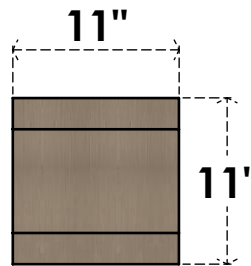

ITEM NUMBER: CORU11X22X11ALPRCPR

11"W X 22"D X 11"H SERIES 3 WIDE ALPINE ROUGH CEDAR TIMBERTHANE
FAUX WOOD CORBEL, PRIMED

SIDE PROFILE

FRONT PROFILE

ISOMETRIC

EKENA MILLWORK
2300 WEST MAIN ST.
CLARKSVILLE, TX 75426
TOLL FREE: 866-607-0453
WWW.EKENAMILLWORK.COM

NOTES

1. INSTALLATION TO BE COMPLETED IN ACCORDANCE WITH MANUFACTURER'S SPECIFICATIONS.
2. DRAWING MAY NOT BE TO SCALE
3. THIS DRAWING IS INTENDED FOR DESIGN AND PLANNING PURPOSES ONLY.
4. ALL INFORMATION CONTAINED HEREIN WAS CURRENT AT THE TIME OF DEVELOPMENT BUT MUST BE REVIEWED AND APPROVED BY THE PRODUCT MANUFACTURER TO BE CONSIDERED ACCURATE.
5. TIMBERTHANE ARCHITECTURAL PRODUCTS ARE MADE FROM HIGH DENSITY URETHANE AND COME FACTORY PRIMED