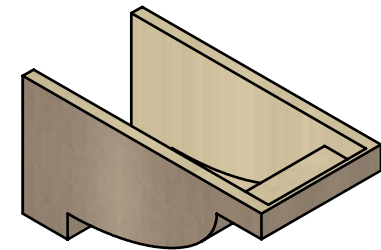

ITEM NUMBER: CORU11X22X11ALPRCPR

11"W X 22"D X 11"H SERIES 3 WIDE ALPINE ROUGH CEDAR TIMBERTHANE
FAUX WOOD CORBEL, PRIMED

SIDE PROFILE

FRONT PROFILE

ISOMETRIC

EKENA MILLWORK
2300 WEST MAIN ST.
CLARKSVILLE, TX 75426
TOLL FREE: 866-607-0453
WWW.EKENAMILLWORK.COM