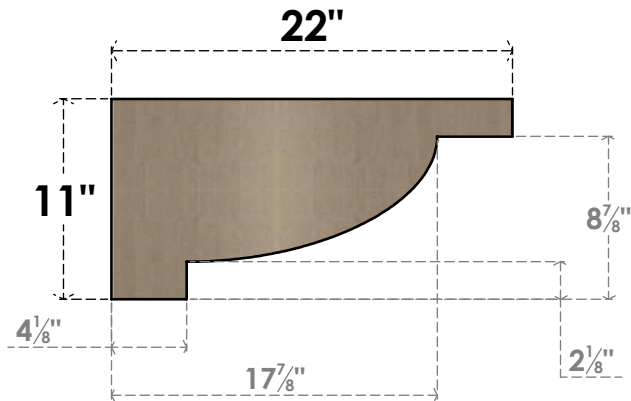

ITEM NUMBER: CORU11X22X11ALPRCPR

11"W X 22"D X 11"H SERIES 3 WIDE ALPINE ROUGH CEDAR TIMBERTHANE
FAUX WOOD CORBEL, PRIMED

SIDE PROFILE

FRONT PROFILE

ISOMETRIC

EKENA MILLWORK
2300 WEST MAIN ST.
CLARKSVILLE, TX 75426
TOLL FREE: 866-607-0453
WWW.EKENAMILLWORK.COM

NOTES

1. INSTALLATION TO BE COMPLETED IN ACCORDANCE WITH MANUFACTURER'S SPECIFICATIONS.
2. DRAWING MAY NOT BE TO SCALE
3. THIS DRAWING IS INTENDED FOR DESIGN AND PLANNING PURPOSES ONLY.
4. ALL INFORMATION CONTAINED HEREIN WAS CURRENT AT THE TIME OF DEVELOPMENT BUT MUST BE REVIEWED AND APPROVED BY THE PRODUCT MANUFACTURER TO BE CONSIDERED ACCURATE.
5. TIMBERTHANE ARCHITECTURAL PRODUCTS ARE MADE FROM HIGH DENSITY URETHANE AND COME FACTORY PRIMED