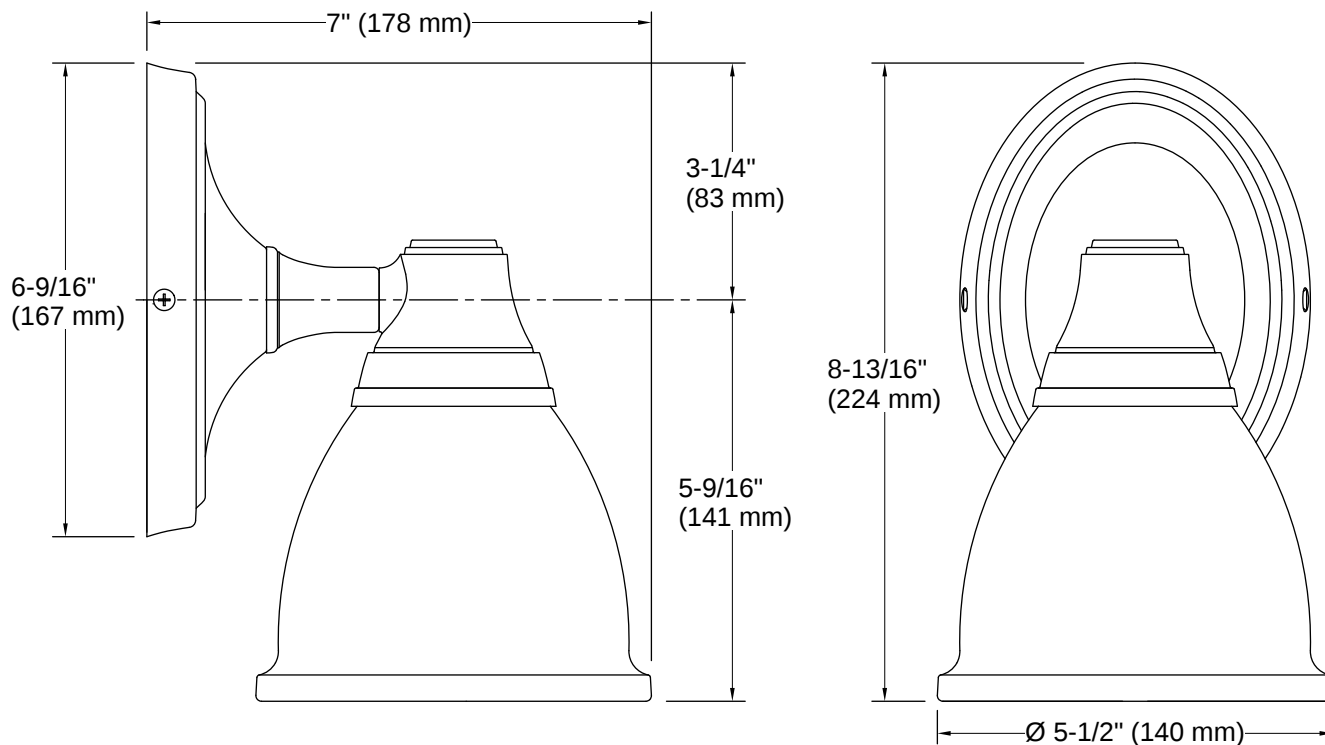

Codes/Standards

cETL Listed
ETL Listed

Technical Information

All product dimensions are nominal.

Number of Lights:	1
Lighting Type:	Socket-based
Number of Shades:	1
Hanging Type:	Non-hanging

Material

1. Premium metal construction for durability and reliability
   - KOHLER finishes resist corrosion and tarnishing
2. ---

Required Electrical Service

One circuit required.

0.833 A

Warranty

See website for detailed warranty information.

KOHLER® Faucet Lifetime Limited Warranty

Installation Notes

Install this product according to the installation instructions.