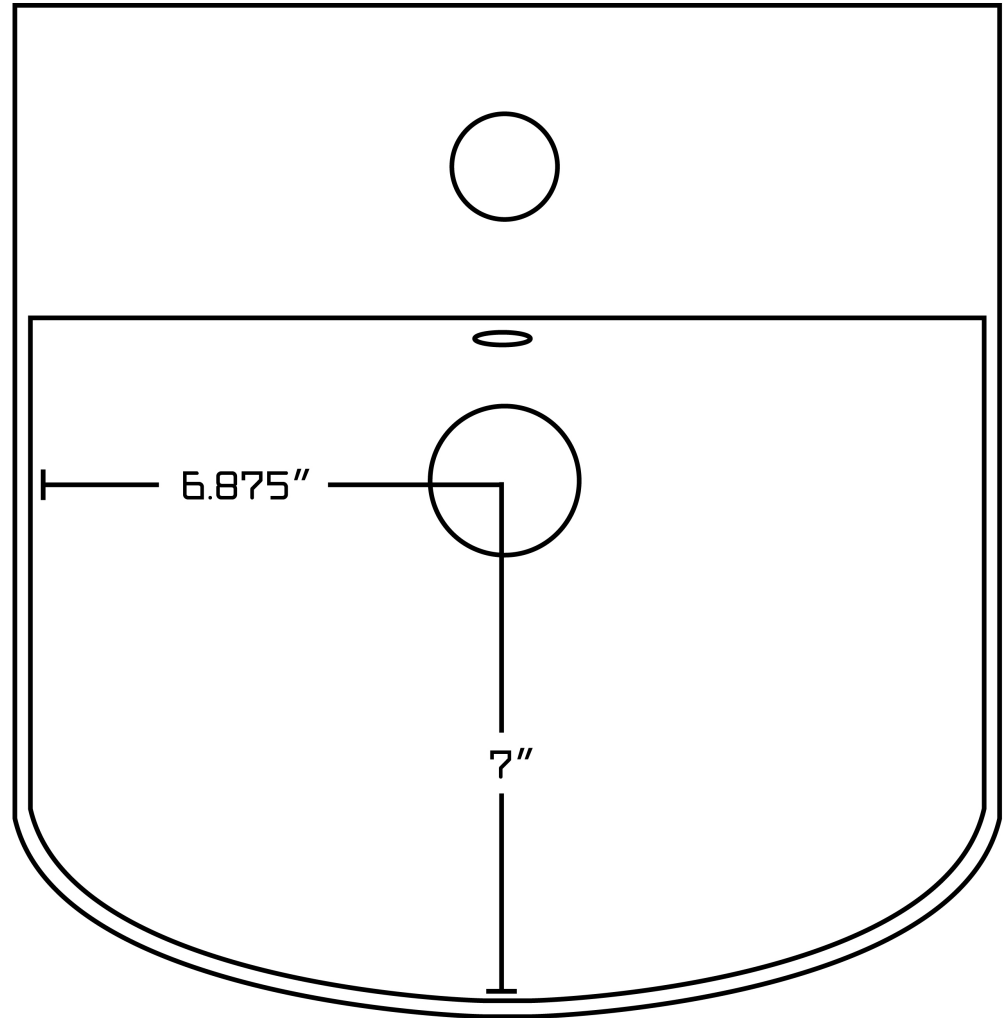

13.75"

14"

6.875"

7"

14"