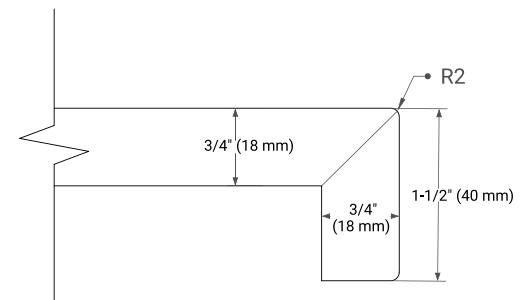

OVERALL DIMENSIONS

54.25" W x 22" D x 1.5" H

COUNTERTOP OPTIONS

Carrara White Quartz

FEATURES

- Solid countertop with mitered edges & seams
- Undermount white oval sink
- Pre-drilled for 8" widespread faucet

INCLUDED

- Countertop
- Matching Backsplash
- Oval Sink

COUNTERTOP PLAN VIEW

EDGE SIDE VIEW

THREE DIMENSIONAL COUNTERTOP VIEW