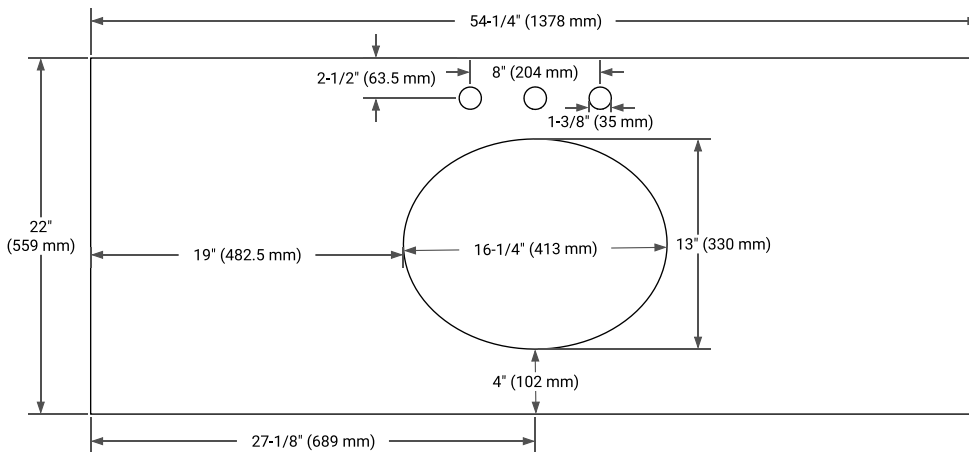

OVERALL DIMENSIONS

54.25" W x 22" D x 1.5" H

COUNTERTOP OPTIONS

Carrara White Quartz

FEATURES

- Solid countertop with mitered edges & seams
- Undermount white oval sink
- Pre-drilled for 8" widespread faucet

INCLUDED

- Countertop
- Matching Backsplash
- Oval Sink

COUNTERTOP PLAN VIEW

EDGE SIDE VIEW

THREE DIMENSIONAL COUNTERTOP VIEW