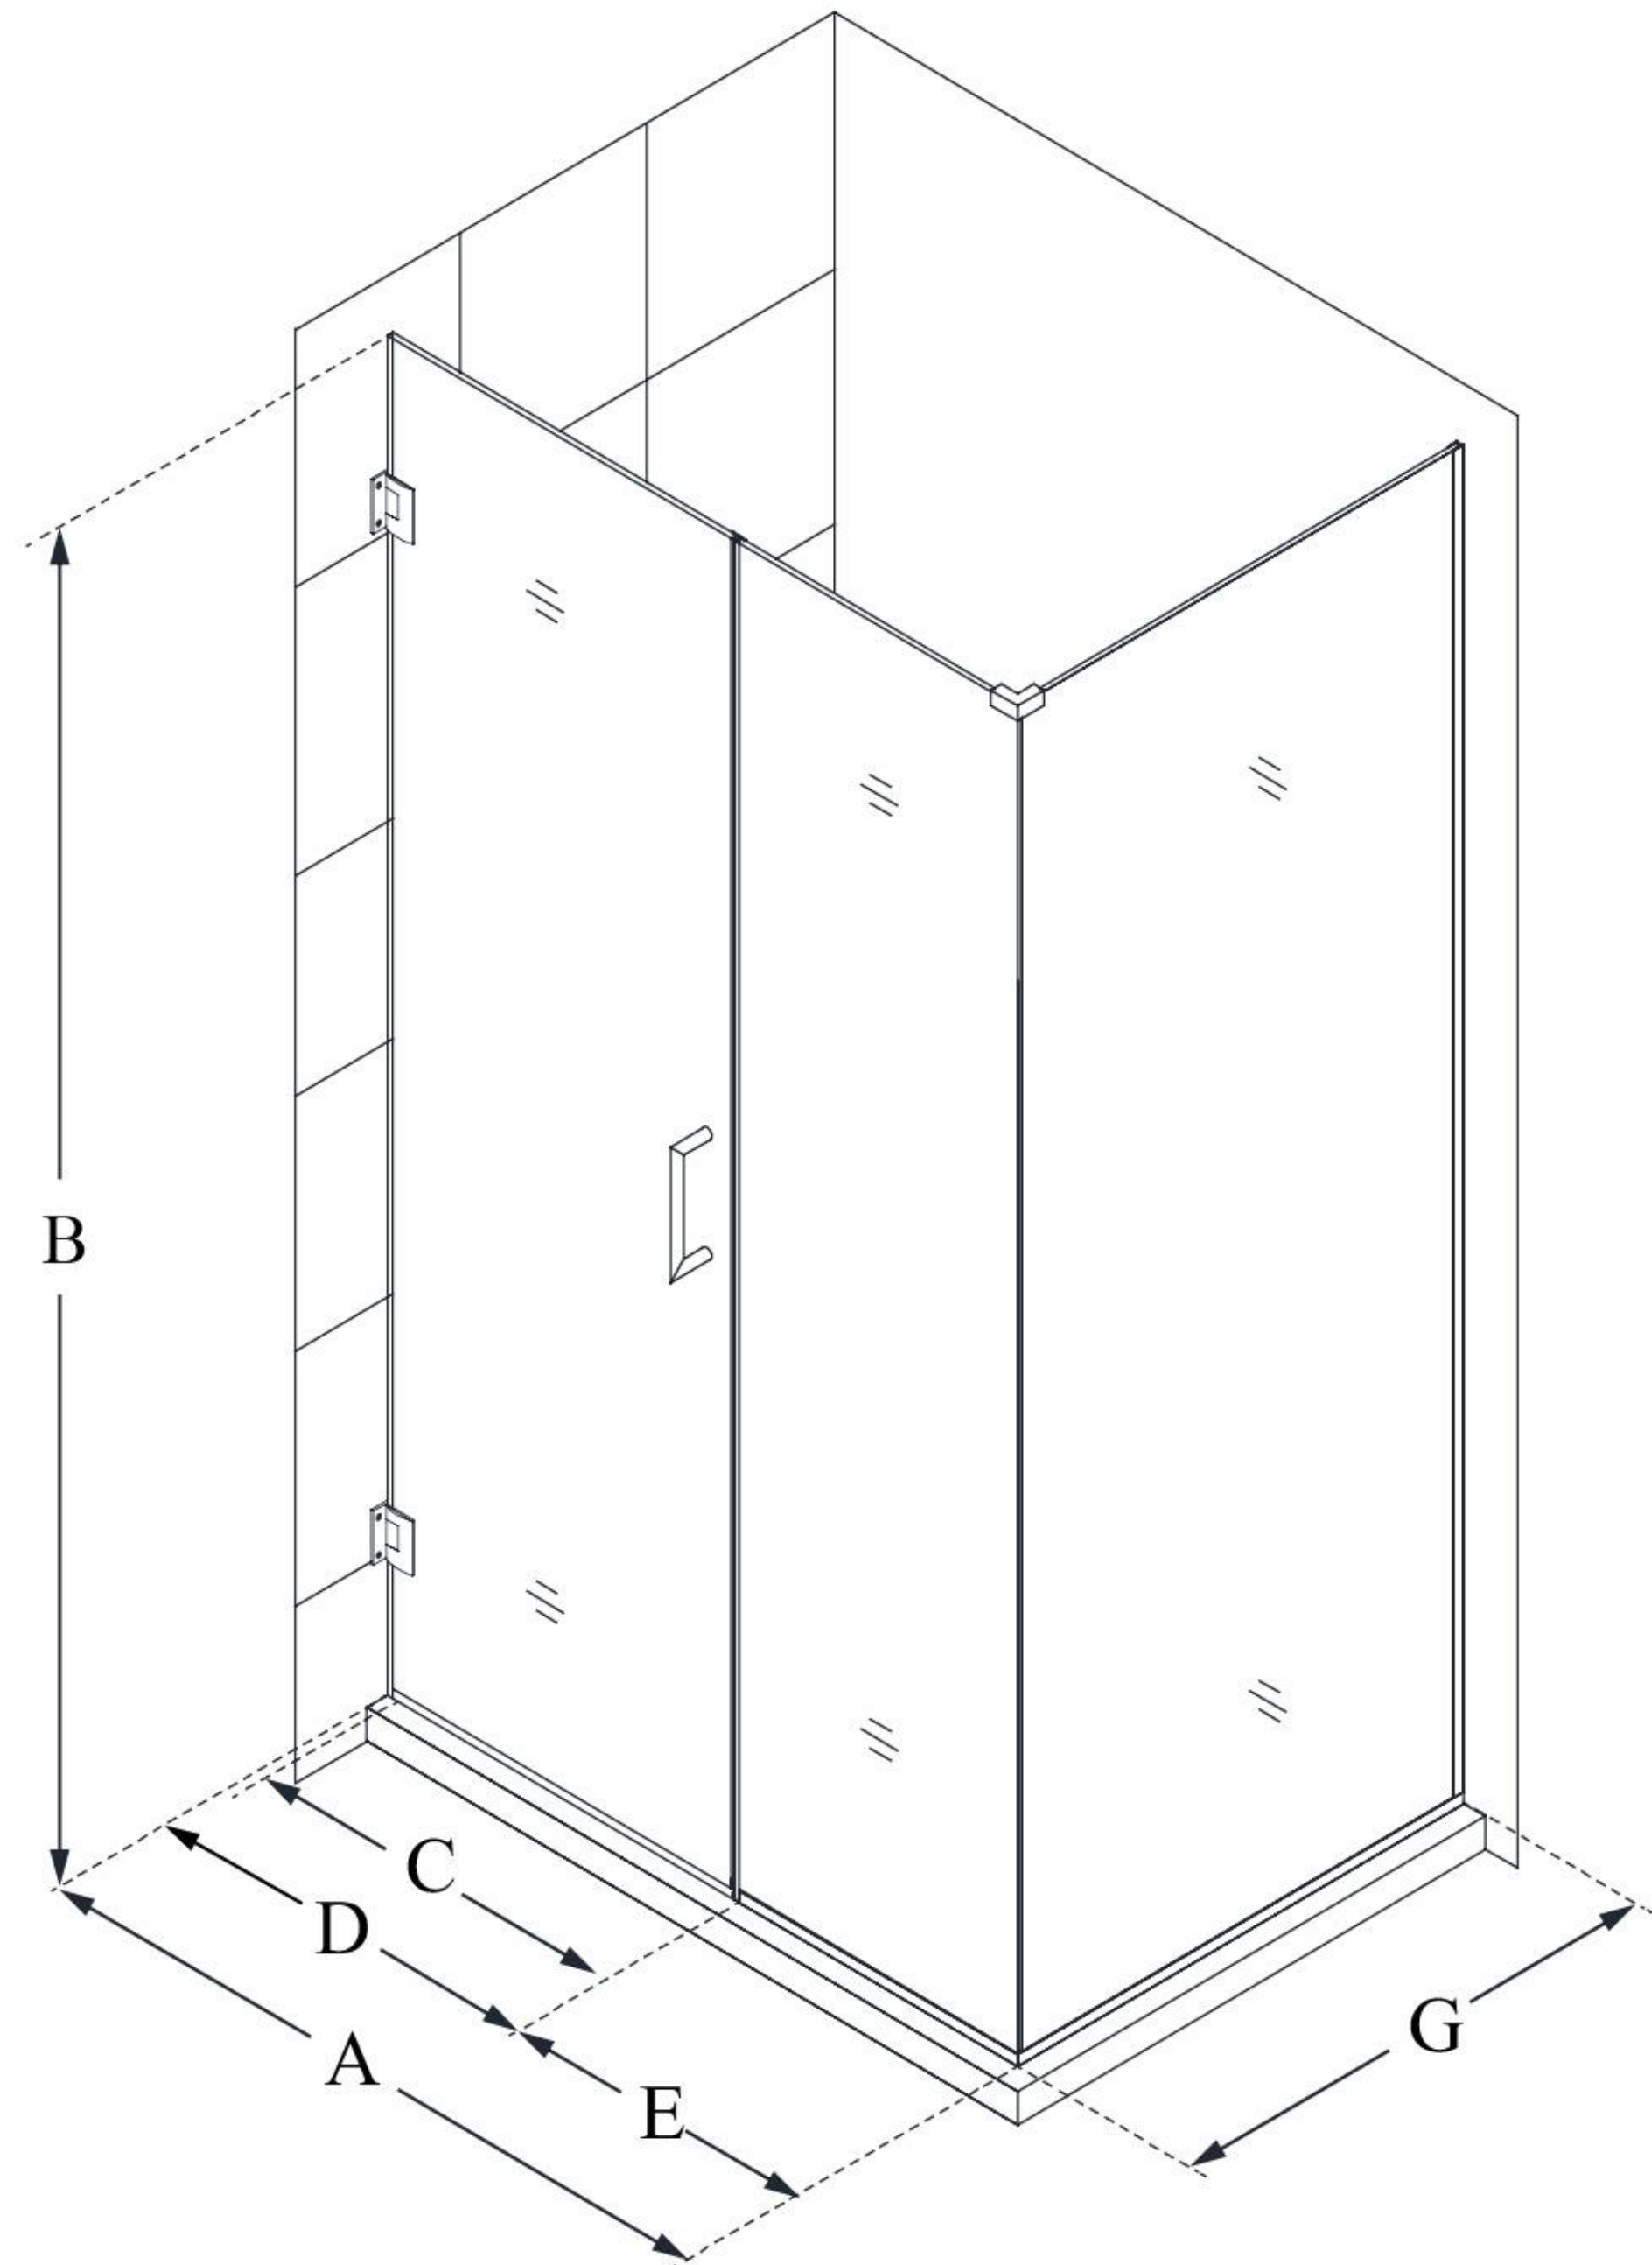

MODEL INFORMATION

SHEN-24595340

UNIDOOR PLUS

DreamLine Unidoor Plus 59
1/2 in. W x 34 3/8 in. D x 72 in.
H Frameless Hinged Shower
Enclosure, Clear Glass

SWING DOOR

CONFIGURATION DIMENSIONS:

A: 59 1/2 in.

MODEL WIDTH

B: 72 in.

MODEL HEIGHT

C: 28 in.

ACCESS WIDTH

D: 29 in.

DOOR WIDTH

E: 30 1/2 in.

INLINE PANEL WIDTH

G: 34 3/8 in.

RETURN PANEL WIDTH

DreamLine reserves the right to update or modify the hardware or materials pictured without prior notice for the purpose of product improvement and customer satisfaction.