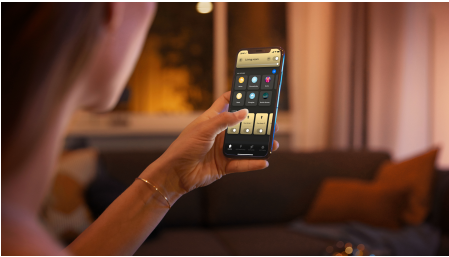

## Easy smart lighting

Add a Hue White Ambiance 5/6-inch recessed downlight with warm-to-cool white light to give you the best light for your daily routines. Control instantly via Bluetooth in one room or pair with a Hue Bridge to unlock the full suite of smart lighting features. This stylish recessed downlight is easy to install in any E26 medium base recessed can.

### Easy smart lighting

- Control up to 10 lights with the Bluetooth app
- Control lights with your voice\*
- Set the right mood with warm to cool white light
- Get the perfect light recipes for your daily activities

## Control up to 10 lights with the Bluetooth app

Philips Hue with Bluetooth is the easiest way to get started with smart lighting. Set the mood instantly with Bluetooth-enabled light fixtures and the Hue Bluetooth app, which allows you to control up to 10 lights in a room.