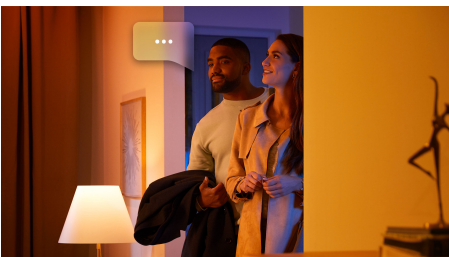

Control lights with your voice*

Philips Hue works with Amazon Alexa and the Google Assistant when paired with a compatible Google Nest or Amazon Echo device. Simple voice commands allow you to control multiple lights in a room or just a single lamp.

Get the perfect light recipes for your daily activities