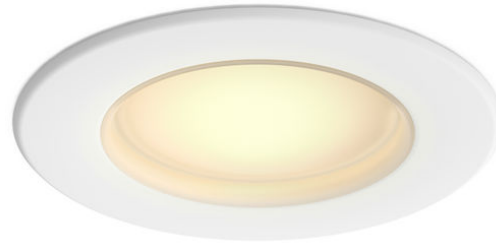

## Downlight 5/6 inch

Hue White ambiance

Integrated LED

E26 socket adapter included

Bluetooth control via app

Add Hue bridge to unlock more

59964/11/U5

## Easy smart lighting

Add a Hue White Ambiance 5/6-inch recessed downlight with warm-to-cool white light to give you the best light for your daily routines. Control instantly via Bluetooth in one room or pair with a Hue Bridge to unlock the full suite of smart lighting features. This stylish recessed downlight is easy to install in any E26 medium base recessed can.

## Design and finishing

- Color: white
- Material: metal

**Design and finishing**

- Color: white
- Especially designed for: Functional, Living- & Bedroom
- EAN/UPC - product: 046677802905
- Warranty: 5 year(s)
- Net weight: 0.329 kg
- Material: metal
- Style: Functional
- Gross weight: 0.462 kg
- Height: 208.000 mm
- Lifetime up to: 35,000 hour(s)
- EyeComfort: Yes
- Length: 83.000 mm
- Width: 208.000 mm
- Material number (12NC): 915005823401
- Total lumen output fixture (hidden): 700 lumen
- Recessed distance: 7.1 cm
- Lumen output bulb included: 700 lumen
- Light source equivalent to traditional bulb of: 62 W
- Length: 7.3 inch
- Net weight: 0.725 lb
- Recessed distance: 2.8 inch
- Width: 7.3 inch
- Total lumen output fixture: 700 lm
- Bulb technology: LED, 120 V
- Light color: 2200-6500 Hue White Ambiance
- E26 Socket adapter: Yes
- LED integrated: Yes
- Mains power: 120 V
- Fixture dimmable: Yes
- LED: Yes
- Number of bulbs: 1
- Fitting/cap: E26
- Wattage bulb included: 9 W
- Maximum wattage replacement bulb: 9 W
- IP code: wet
- Class of protection: II - double insulated