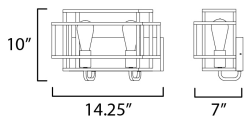

MEASUREMENTS

DIMENSION : 14.25" W x 10" H x 7" Ext
 BACK PLATE : 14.25" W x 4.75" H x 3.75" HCO
 HANGING WEIGHT : 4.41 lb

LAMPING

INPUT VOLTAGE : 120V
 BULB : 2 x 60W Incandescent E26 Medium , 120W Total
 BULB INCLUDED : (Not Included)
 DIMMABLE :
 LIGHTING_DIRECTION : Up/Down