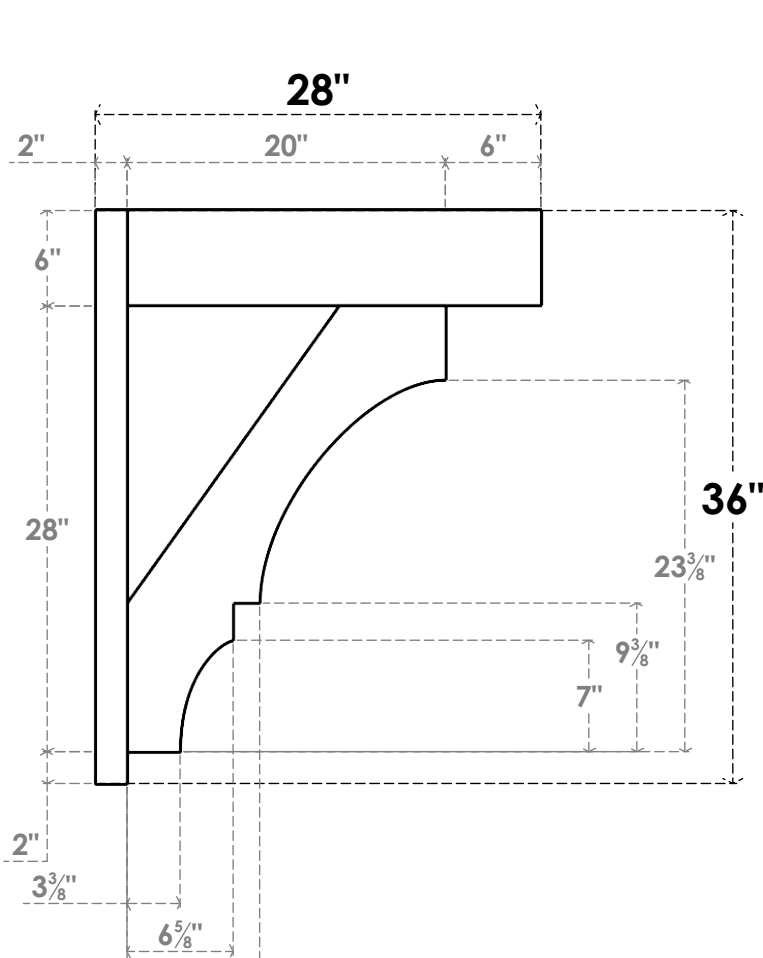

ITEM NUMBER: OUTUROC060X080X28000X36000X060X020X060BOA44RCPR

6"W TOP X 8"W BACK X 28"D X 36"H X 6"T TOP X 2"T BACK TIMBERTHANE ROUGH CEDAR BALBOA FAUX WOOD OPEN OUTLOOKER, BLOCK TOP AND BACK, 6"W CLOSED BRACE, PRIMED TAN

SIDE PROFILE

FRONT PROFILE

ISOMETRIC

EKENA MILLWORK
2300 WEST MAIN ST.
CLARKSVILLE, TX 75426
TOLL FREE: 866-607-0453
WWW.EKENAMILLWORK.COM

NOTES

1. INSTALLATION TO BE COMPLETED IN ACCORDANCE WITH MANUFACTURER'S SPECIFICATIONS.
2. DRAWING MAY NOT BE TO SCALE
3. THIS DRAWING IS INTENDED FOR DESIGN AND PLANNING PURPOSES ONLY.
4. ALL INFORMATION CONTAINED HEREIN WAS CURRENT AT THE TIME OF DEVELOPMENT BUT MUST BE REVIEWED AND APPROVED BY THE PRODUCT MANUFACTURER TO BE CONSIDERED ACCURATE.
5. TIMBERTHANE ARCHITECTURAL PRODUCTS ARE MADE FROM HIGH DENSITY URETHANE AND COME FACTORY PRIMED