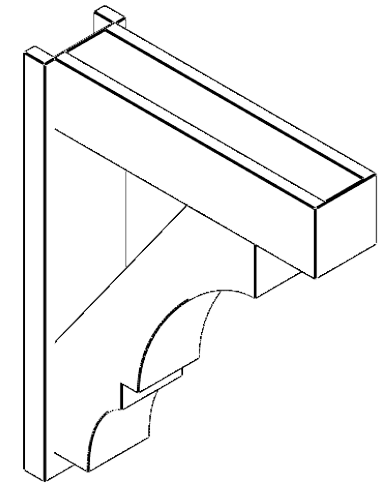

ITEM NUMBER: OUTUROC060X080X28000X36000X060X020X060BOA44RCPR

6"W TOP X 8"W BACK X 28"D X 36"H X 6"T TOP X 2"T BACK TIMBERTHANE ROUGH CEDAR BALBOA FAUX WOOD OPEN OUTLOOKER, BLOCK TOP AND BACK, 6"W CLOSED BRACE, PRIMED TAN

SIDE PROFILE

FRONT PROFILE

ISOMETRIC

EKENA MILLWORK
2300 WEST MAIN ST.
CLARKSVILLE, TX 75426
TOLL FREE: 866-607-0453
WWW.EKENAMILLWORK.COM

NOTES

1. INSTALLATION TO BE COMPLETED IN ACCORDANCE WITH MANUFACTURER'S SPECIFICATIONS.
2. DRAWING MAY NOT BE TO SCALE
3. THIS DRAWING IS INTENDED FOR DESIGN AND PLANNING PURPOSES ONLY.
4. ALL INFORMATION CONTAINED HEREIN WAS CURRENT AT THE TIME OF DEVELOPMENT BUT MUST BE REVIEWED AND APPROVED BY THE PRODUCT MANUFACTURER TO BE CONSIDERED ACCURATE.
5. TIMBERTHANE ARCHITECTURAL PRODUCTS ARE MADE FROM HIGH DENSITY URETHANE AND COME FACTORY PRIMED