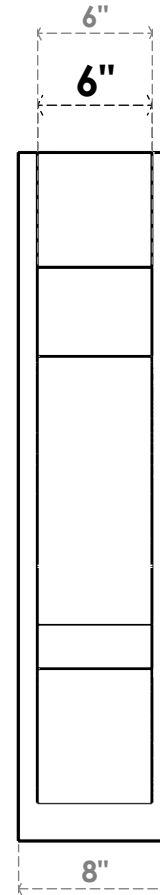

ITEM NUMBER: OUTUROC060X080X28000X36000X060X020X060BOA44RCPR

6"W TOP X 8"W BACK X 28"D X 36"H X 6"T TOP X 2"T BACK TIMBERTHANE ROUGH CEDAR BALBOA FAUX WOOD OPEN OUTLOOKER, BLOCK TOP AND BACK, 6"W CLOSED BRACE, PRIMED TAN

SIDE PROFILE

FRONT PROFILE

ISOMETRIC

EKENA MILLWORK
2300 WEST MAIN ST.
CLARKSVILLE, TX 75426
TOLL FREE: 866-607-0453
WWW.EKENAMILLWORK.COM

NOTES

1. INSTALLATION TO BE COMPLETED IN ACCORDANCE WITH MANUFACTURER'S SPECIFICATIONS.
2. DRAWING MAY NOT BE TO SCALE
3. THIS DRAWING IS INTENDED FOR DESIGN AND PLANNING PURPOSES ONLY.
4. ALL INFORMATION CONTAINED HEREIN WAS CURRENT AT THE TIME OF DEVELOPMENT BUT MUST BE REVIEWED AND APPROVED BY THE PRODUCT MANUFACTURER TO BE CONSIDERED ACCURATE.
5. TIMBERTHANE ARCHITECTURAL PRODUCTS ARE MADE FROM HIGH DENSITY URETHANE AND COME FACTORY PRIMED