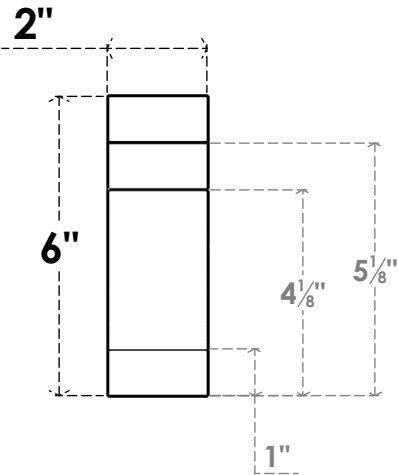

ITEM NUMBER: RFTURS020X06000X32000X006MED00RCPR

2"W X 6"H X 32"L TIMBERTHANE ROUGH CEDAR MEDITERRANEAN FAUX WOOD SOLID RAFTER TAIL, 6"L END, PRIMED TAN

SIDE PROFILE

FRONT PROFILE

ISOMETRIC

GENERATED DATE : 03/02/2023