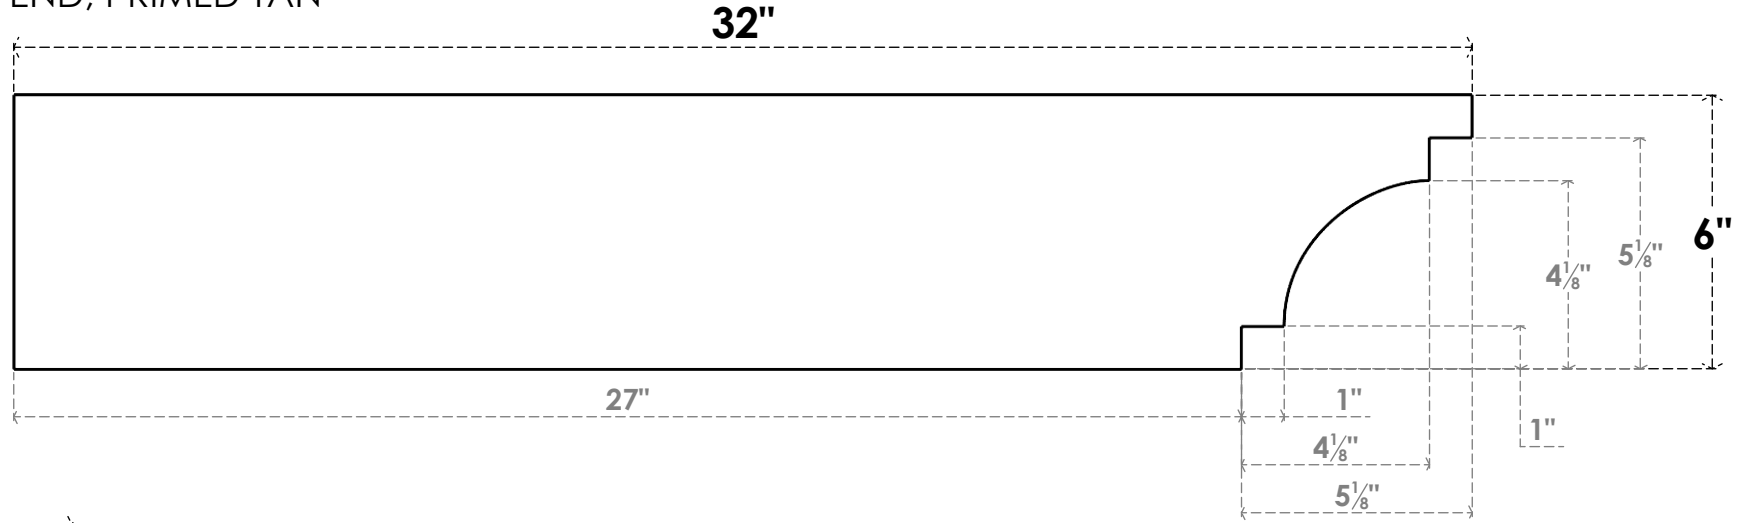

ITEM NUMBER: RFTURS020X06000X32000X006MED00RCPR

2"W X 6"H X 32"L TIMBERTHANE ROUGH CEDAR MEDITERRANEAN FAUX WOOD SOLID RAFTER TAIL, 6"L END, PRIMED TAN

SIDE PROFILE

FRONT PROFILE

ISOMETRIC

GENERATED DATE : 03/02/2023