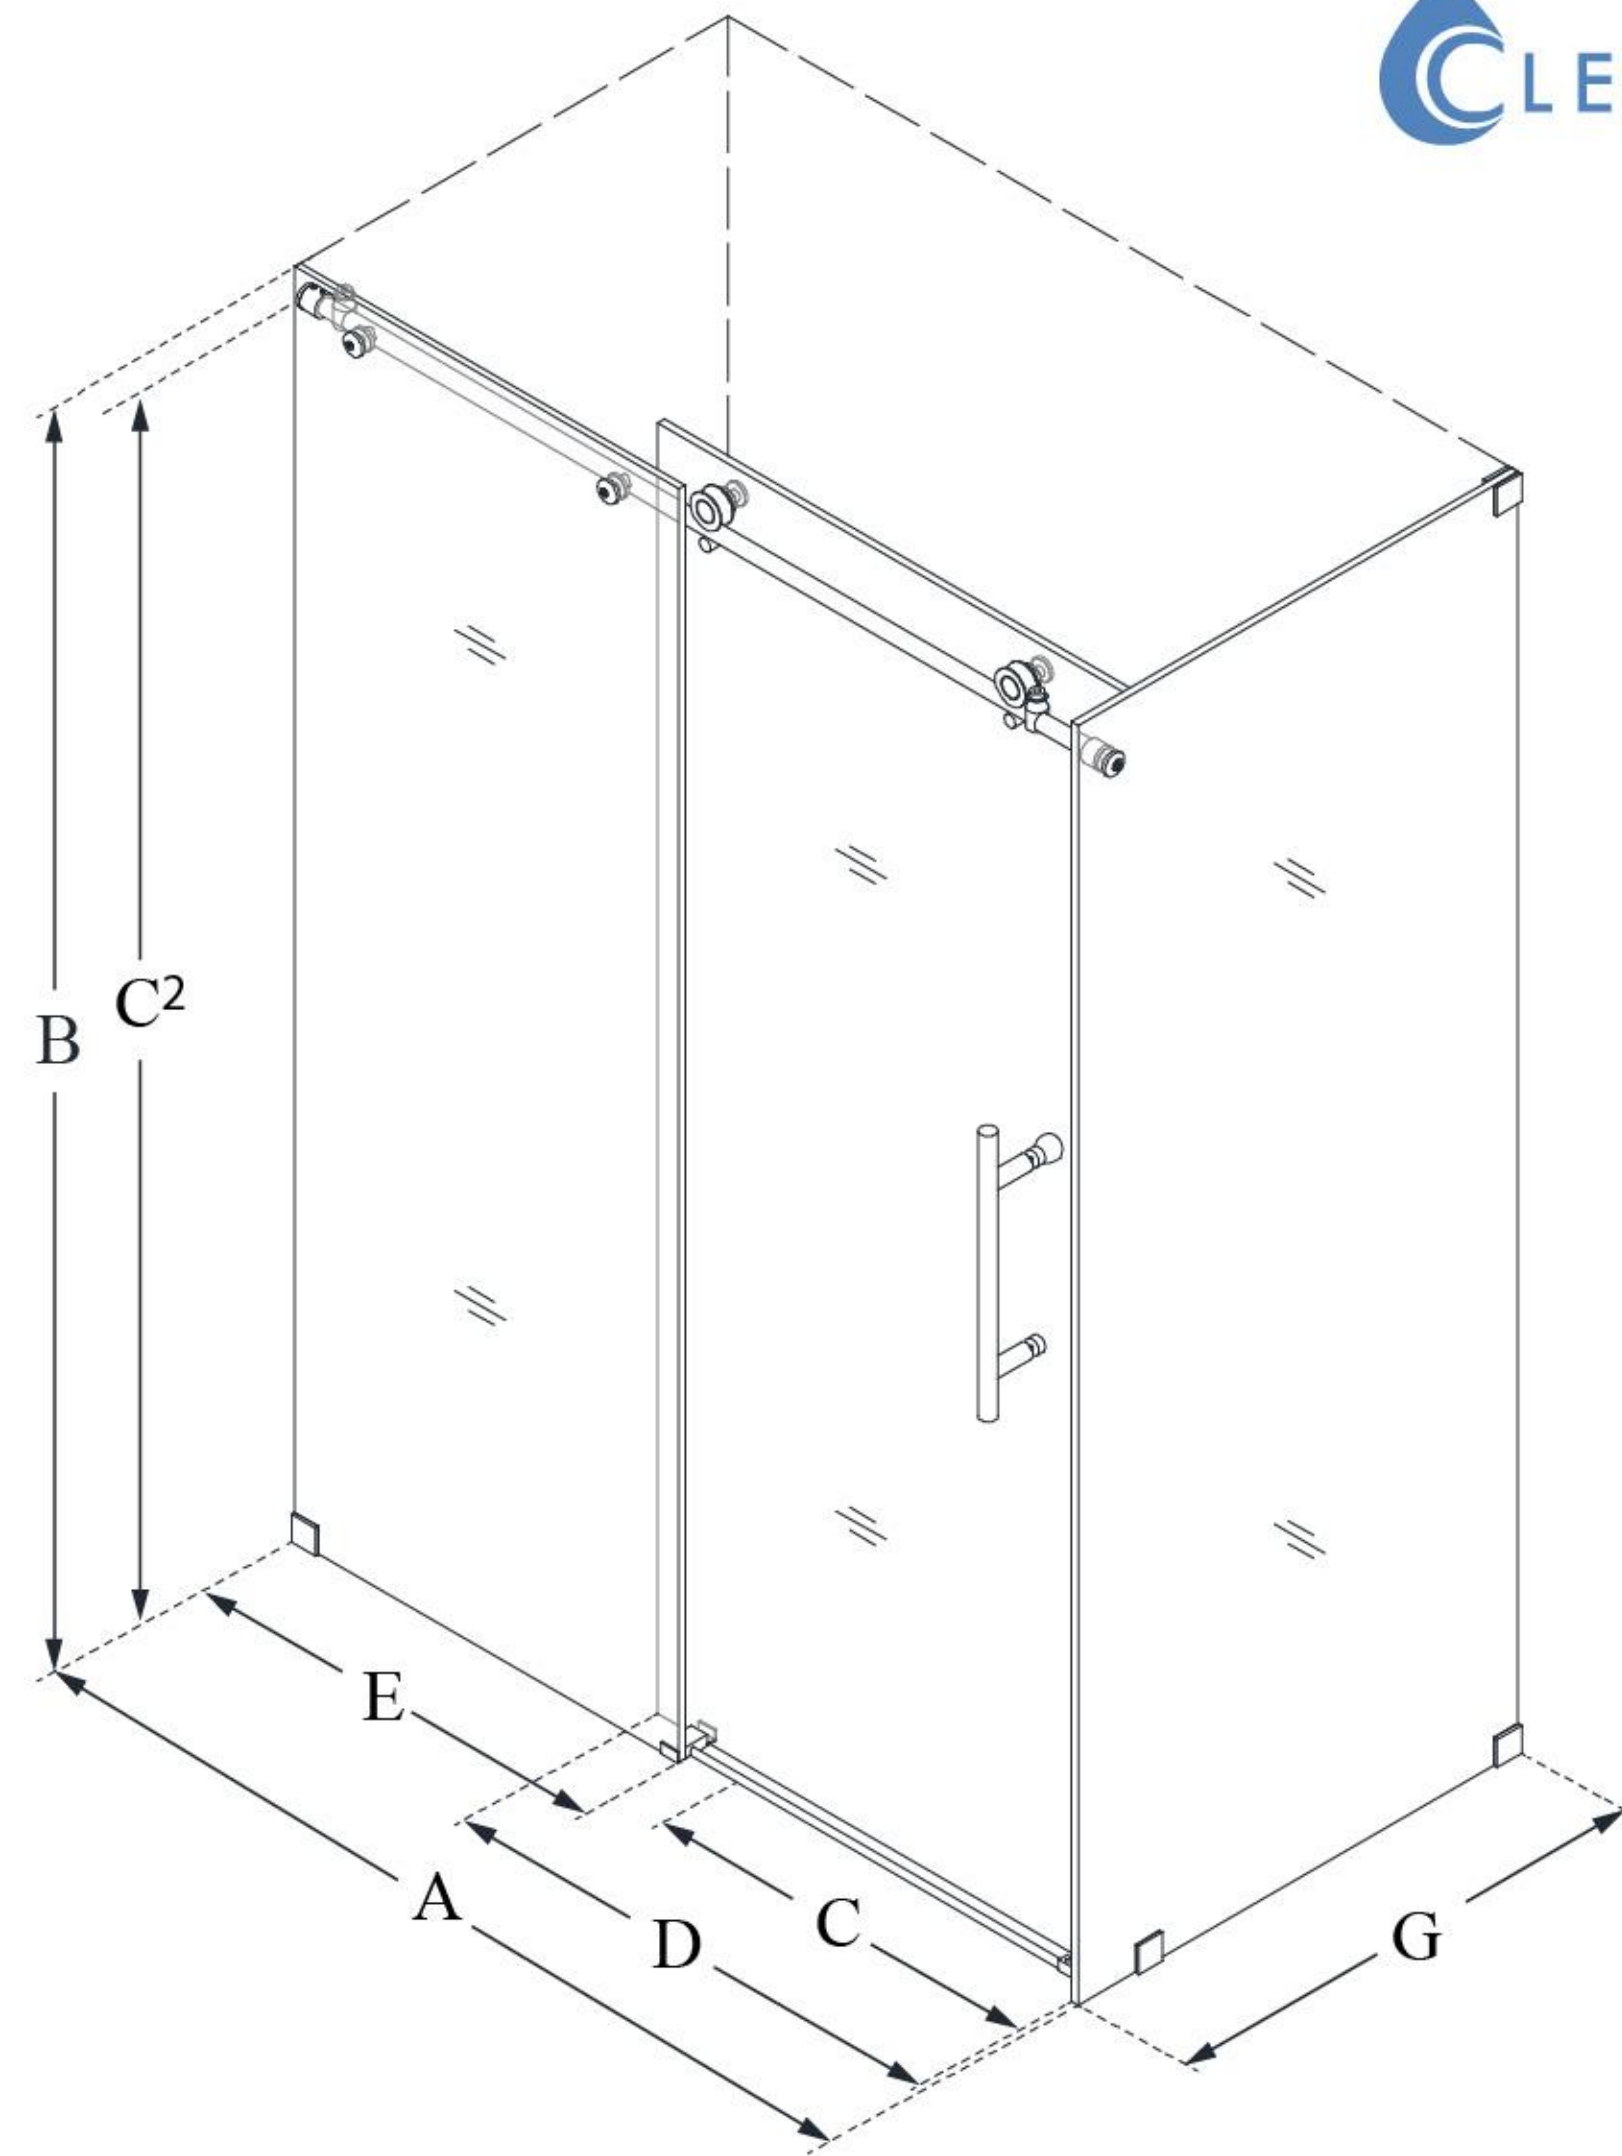

DreamLine Enigma-X 32 1/2 in. D x 60 3/8 in. W x 76 in. H Fully Frameless Sliding Shower Enclosure

MODEL NUMBER
SHEN-6132601

CONFIGURATION DIMENSIONS:

A: MODEL WIDTH

56 3/8 - 60 3/8 in.

B: MODEL HEIGHT

76 in.

C: ACCESS WIDTH

22 - 26 in.

C2: ACCESS HEIGHT

72 1/8 in.

D: DOOR WIDTH

32 in.

E: INLINE PANEL WIDTH

29 3/16 in.

G: RETURN PANEL WIDTH

32 1/2 in.

CUSTOMIZATION

Yes

**MINIMUM THRESHOLD
REQUIRED**

2 3/4 in.

DRILLING REQUIRED

Yes