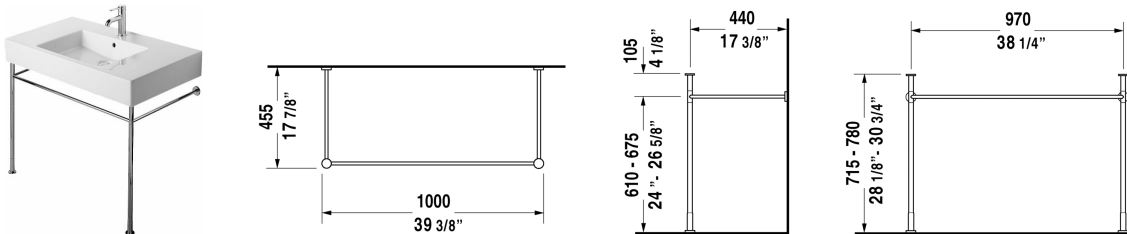

Vero Metal console # 0030721000

Metal console	Dimension	Weight	Order number
height adjustable +2", for furniture washbasin # 032910			
Colors			
10 Chrome			
Variant			
Chrome		7.3 lb	0030721000

All drawings contain the necessary measurements which are subject to standard tolerances. They are stated in inch & mm and are non-binding. Exact measurements, in particular for customized installation scenarios, can only be taken from the finished ceramic piece.