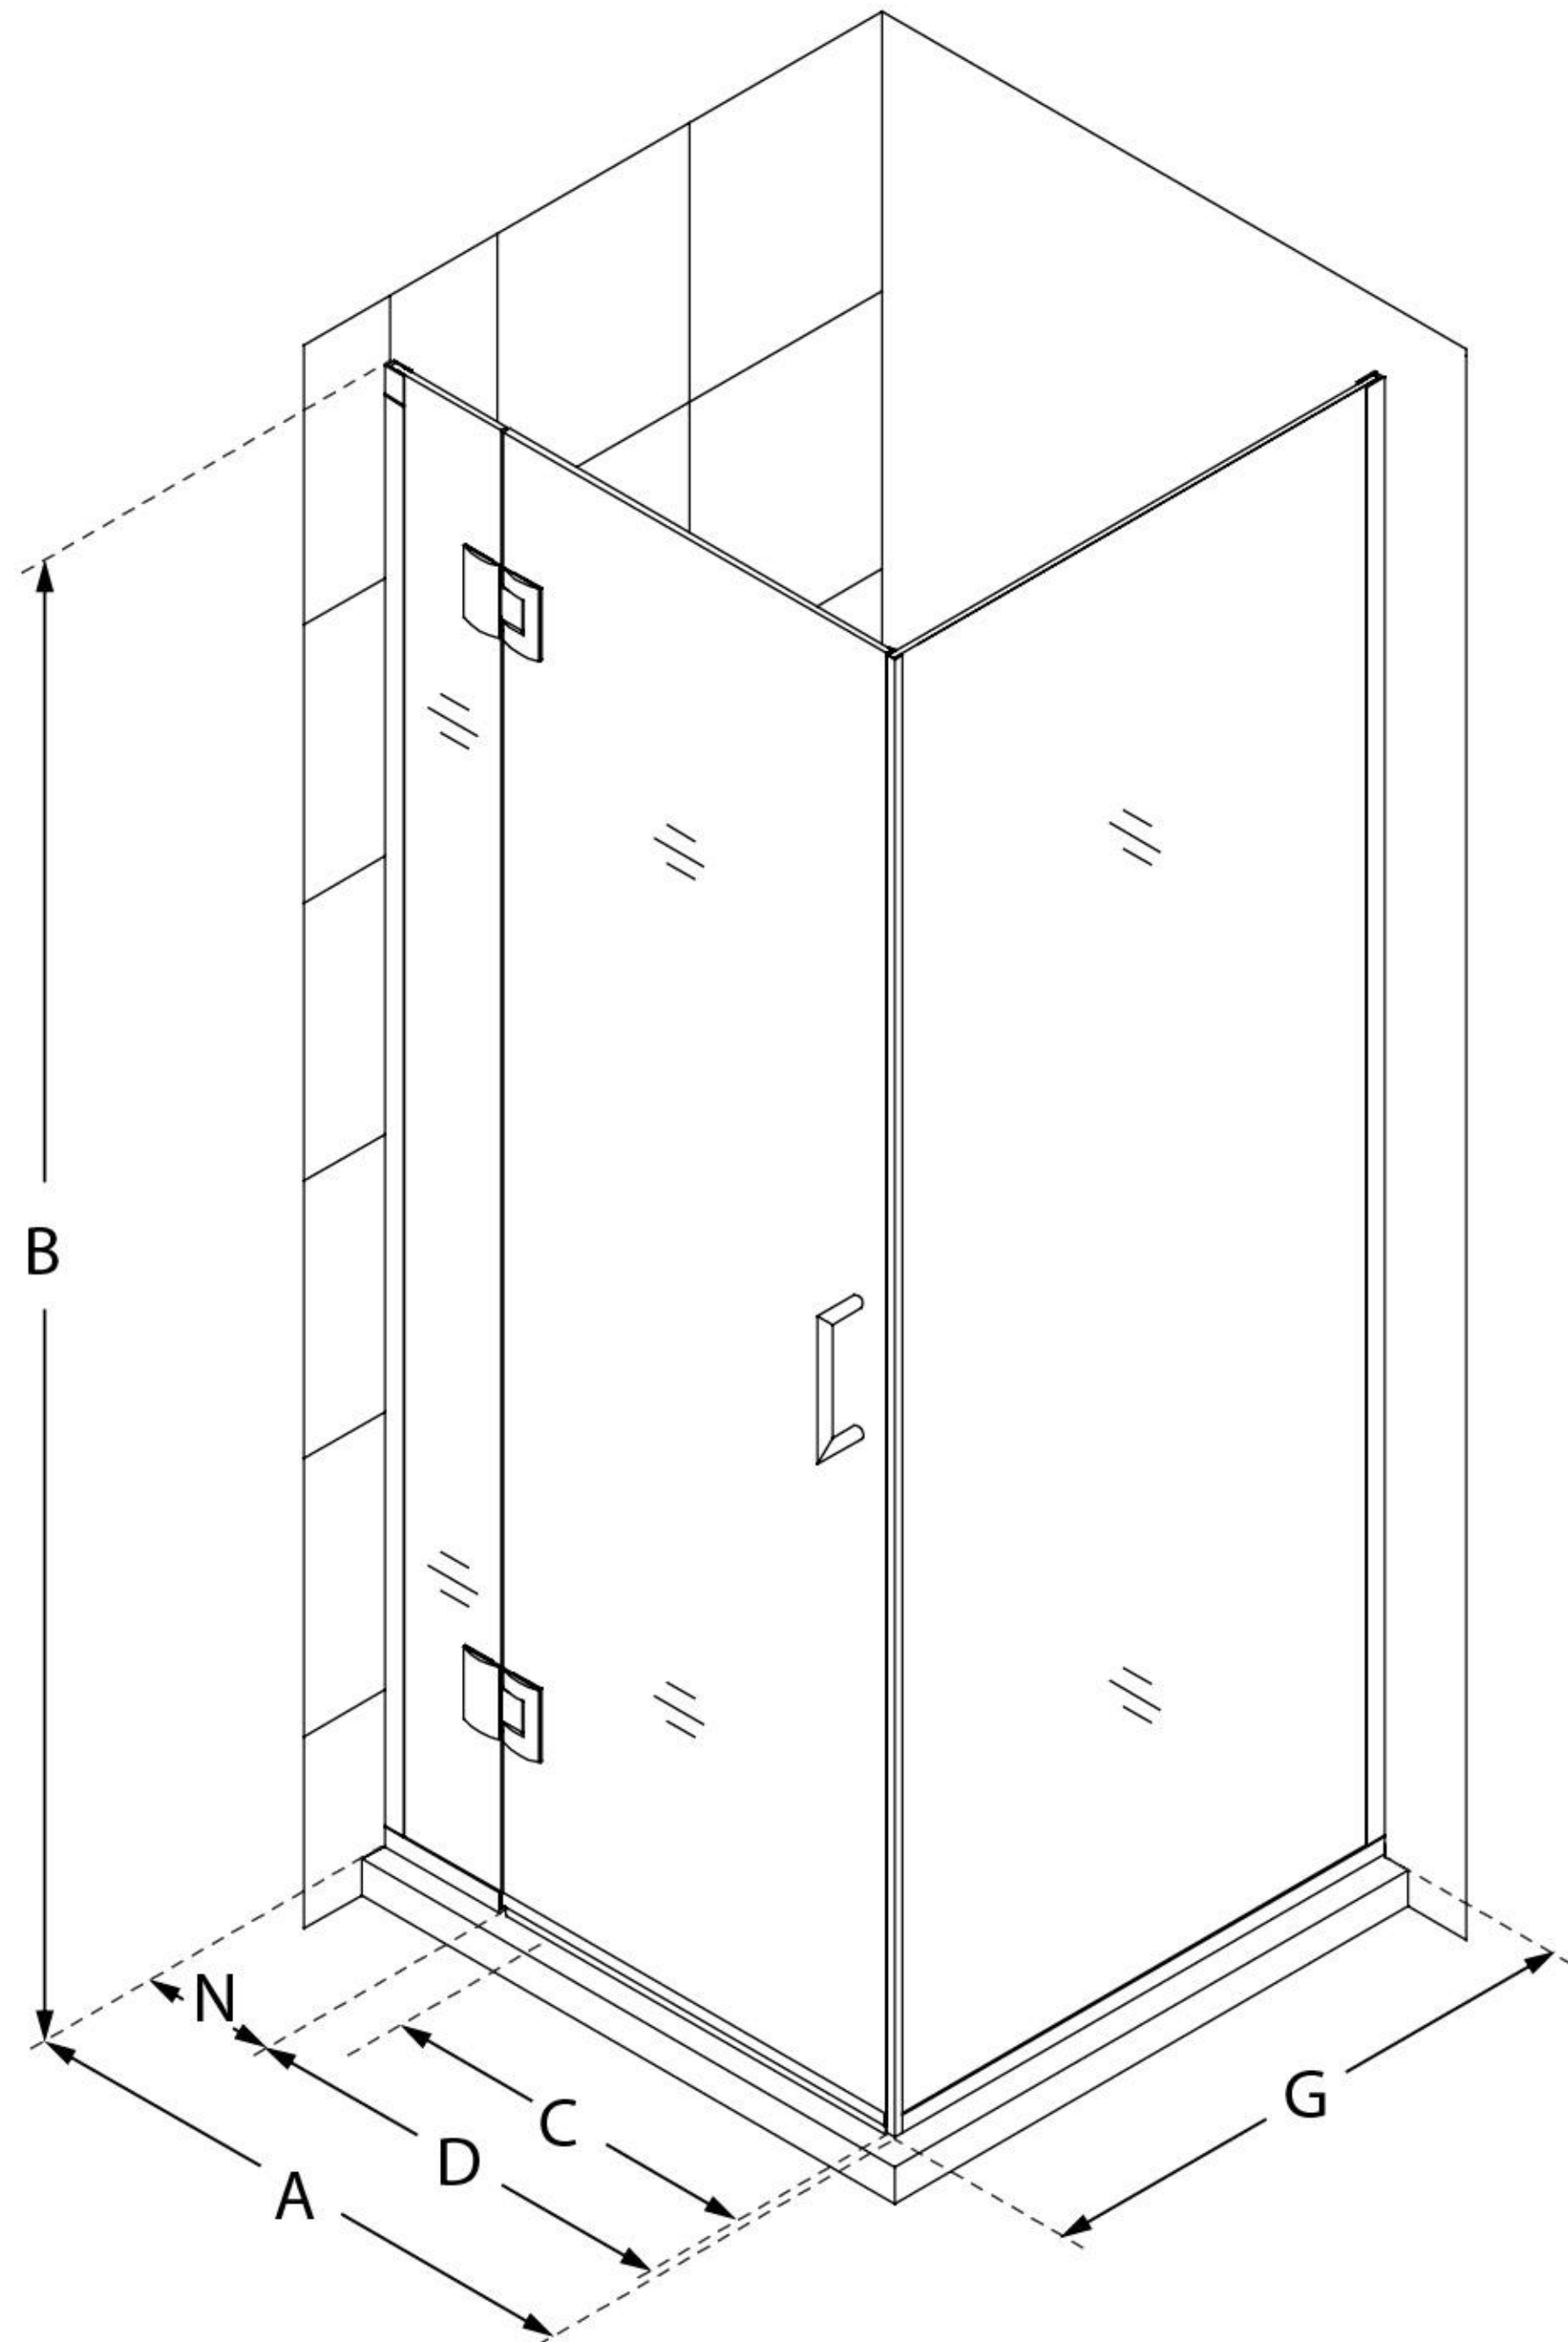

MODEL INFORMATION

E13030

UNIDOOR-X

DreamLine Unidoor-X 36 3/8 in.
W x 30 in. D x 72 in. H Frameless
Hinged Shower Enclosure, Clear
Glass

SWING DOOR

CONFIGURATION DIMENSIONS:

A: 36 3/8 in.

MODEL WIDTH

B: 72 in.

MODEL HEIGHT

C: 29 in.

ACCESS WIDTH

D: 30 in.

DOOR WIDTH

G: 30 in.

RETURN PANEL WIDTH

N: 6 in.

HINGE PANEL WIDTH

DreamLine reserves the right to update or modify the hardware or materials pictured without prior notice for the purpose of product improvement and customer satisfaction.