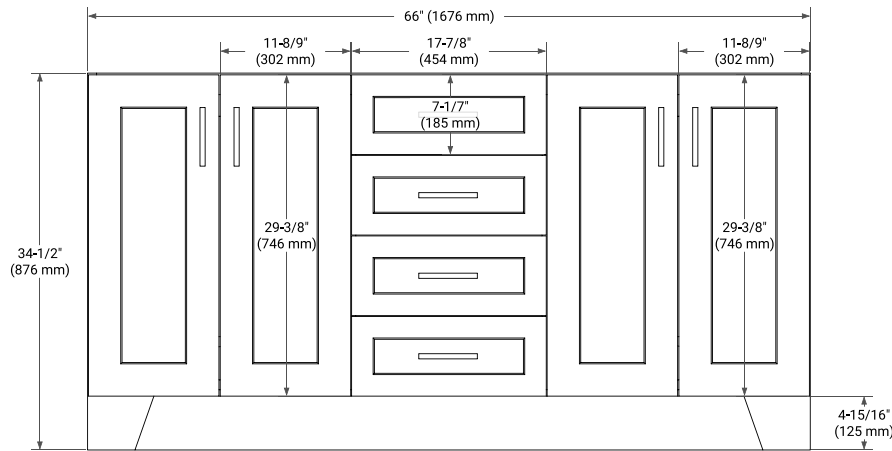

TAYLOR 66" DOUBLE SINK BASE CABINET

BASE CABINET DIMENSIONS

66" W x 21.6" D x 34.5" H

FEATURES

- Solid wood frame & plywood panels
- Dovetail drawers and joints
- Soft closing doors & drawers

HARDWARE FINISHES*

White Grey Midnight Blue

FRONT VIEW

SIDE VIEW

PLAN VIEW

67" DOUBLE OVAL SINK COUNTERTOP WITH 1.5 IN. THICKNESS

ARIEL

OVERALL DIMENSIONS

67" W x 22" D x 1.5" H

COUNTERTOP PLAN VIEW

EDGE SIDE VIEW

THREE DIMENSIONAL COUNTERTOP VIEW