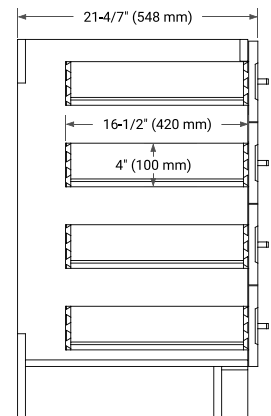

TAYLOR 66" DOUBLE SINK BASE CABINET

BASE CABINET DIMENSIONS

66" W x 21.6" D x 34.5" H

FEATURES

- Solid wood frame & plywood panels
- Dovetail drawers and joints
- Soft closing doors & drawers

HARDWARE FINISHES*

White Grey Midnight Blue

FRONT VIEW

SIDE VIEW

PLAN VIEW

67" DOUBLE OVAL SINK COUNTERTOP WITH 1.5 IN. THICKNESS

ARIEL

OVERALL DIMENSIONS

67" W x 22" D x 1.5" H

COUNTERTOP PLAN VIEW

EDGE SIDE VIEW

THREE DIMENSIONAL COUNTERTOP VIEW