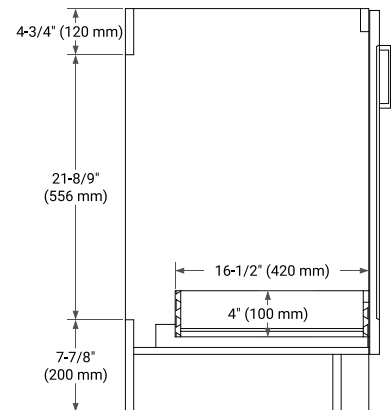

TAYLOR 66" DOUBLE SINK BASE CABINET

BASE CABINET DIMENSIONS

66" W x 21.6" D x 34.5" H

FEATURES

- Solid wood frame & plywood panels
- Dovetail drawers and joints
- Soft closing doors & drawers

HARDWARE FINISHES*

White Grey Midnight Blue

FRONT VIEW

SIDE VIEW

PLAN VIEW

67" DOUBLE OVAL SINK COUNTERTOP WITH 1.5 IN. THICKNESS

ARIEL

OVERALL DIMENSIONS

67" W x 22" D x 1.5" H

COUNTERTOP PLAN VIEW

EDGE SIDE VIEW

THREE DIMENSIONAL COUNTERTOP VIEW