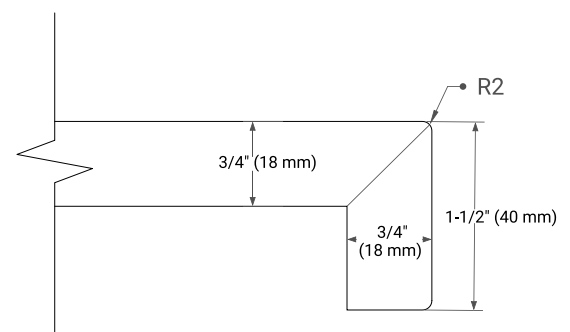

White Grey Midnight Blue

FRONT VIEW

SIDE VIEW

PLAN VIEW

67" DOUBLE OVAL SINK COUNTERTOP WITH 1.5 IN. THICKNESS

ARIEL

OVERALL DIMENSIONS

67" W x 22" D x 1.5" H

COUNTERTOP OPTIONS

Carrara Marble

White Quartz

FEATURES

- Solid countertop with mitered edges & seams
- Undermount white oval sink
- Pre-drilled for 8" widespread faucet

INCLUDED

- Countertop
- Matching Backsplash
- Oval Sinks

COUNTERTOP PLAN VIEW

EDGE SIDE VIEW

THREE DIMENSIONAL COUNTERTOP VIEW