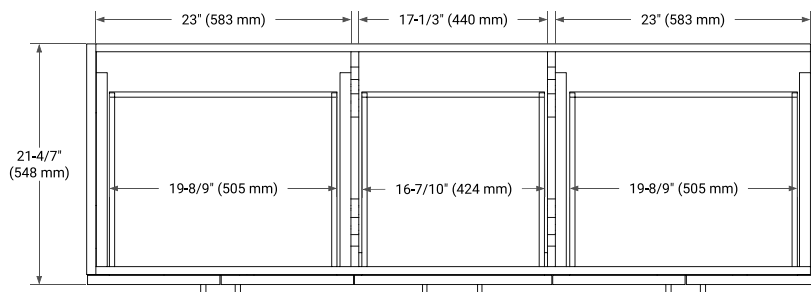

TAYLOR 66" DOUBLE SINK BASE CABINET

BASE CABINET DIMENSIONS

66" W x 21.6" D x 34.5" H

FEATURES

- Solid wood frame & plywood panels
- Dovetail drawers and joints
- Soft closing doors & drawers

HARDWARE FINISHES*

White Grey Midnight Blue

FRONT VIEW

SIDE VIEW

PLAN VIEW

67" DOUBLE OVAL SINK COUNTERTOP WITH 1.5 IN. THICKNESS

ARIEL

OVERALL DIMENSIONS

67" W x 22" D x 1.5" H

COUNTERTOP PLAN VIEW

EDGE SIDE VIEW

THREE DIMENSIONAL COUNTERTOP VIEW