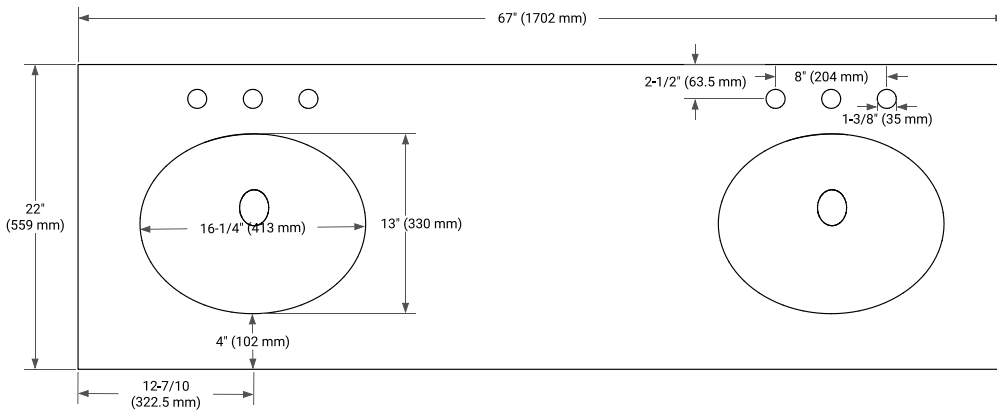

TAYLOR 66" DOUBLE SINK BASE CABINET

BASE CABINET DIMENSIONS

66" W x 21.6" D x 34.5" H

FEATURES

- Solid wood frame & plywood panels
- Dovetail drawers and joints
- Soft closing doors & drawers

HARDWARE FINISHES*

White Grey Midnight Blue

FRONT VIEW

SIDE VIEW

PLAN VIEW

67" DOUBLE OVAL SINK COUNTERTOP WITH 1.5 IN. THICKNESS

ARIEL

OVERALL DIMENSIONS

67" W x 22" D x 1.5" H

COUNTERTOP OPTIONS

Carrara Marble

White Quartz

FEATURES

- Solid countertop with mitered edges & seams
- Undermount white oval sink
- Pre-drilled for 8" widespread faucet

INCLUDED

- Countertop
- Matching Backsplash
- Oval Sinks

COUNTERTOP PLAN VIEW

EDGE SIDE VIEW

THREE DIMENSIONAL COUNTERTOP VIEW