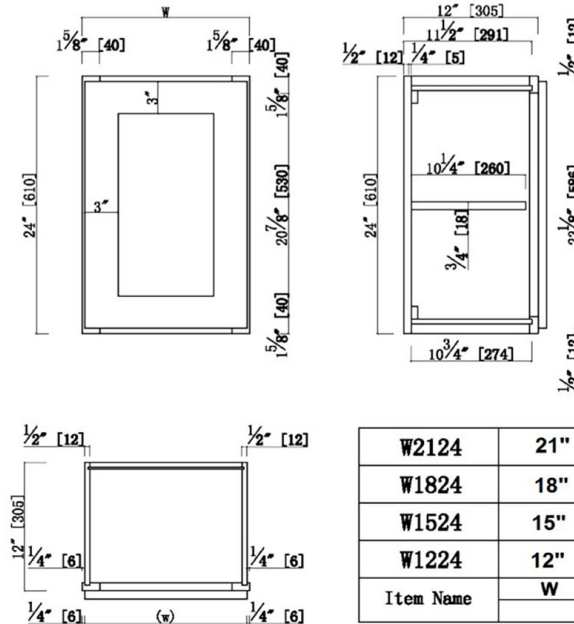

### Brookings Fully Assembled Shaker Tall Wall Kitchen Cabinet 12x24x12 White

## SPECIFICATIONS

<b>MATERIAL CONSTRUCTION:</b>	Wood
<b>WOOD SPECIES:</b>	Maple
<b>ASSEMBLED DIMENSIONS:</b>	24" H x 12" L x 12" D
<b>ASSEMBLED WEIGHT:</b>	18 lbs.
<b>KITCHEN CABINET TYPE:</b>	Wall
<b>MOUNTING TYPE:</b>	Wall Mount
<b>CONSTRUCTION TYPE:</b>	Face Frame
<b>HINGE STYLE:</b>	Soft Close
<b>DOOR STYLE:</b>	1 HDF shaker door, reversible
<b>NUMBER OF DRAWERS:</b>	0
<b>DRAWER DIMENSIONS 1:</b>	N/A
<b>DRAWER DIMENSIONS 2:</b>	N/A
<b>DRAWER DIMENSIONS 3:</b>	N/A
<b>DWR BOX MATERIAL:</b>	N/A
<b>DWR CONSTRUCTION:</b>	N/A
<b>DWR GLIDE:</b>	
<b>FAKE DWR QTY:</b>	0
<b>FAKE DWR LOCATION:</b>	N/A

<b>NUMBER OF SHELVES:</b>	1
<b>SHELF STYLE:</b>	Flat
<b>ADJUSTIBLE SHELVES:</b>	Yes
<b>SHELF ADJUSTIBILITY INCREMENTS:</b>	2.5"
<b>SHELF DIMENSIONS:</b>	10.5" W x 10.25" D
<b>SHELF THICKNESS:</b>	0.75"
<b>SHELF MATERIAL:</b>	Plywood
<b>FACE FRAME MATERIAL:</b>	Solid Maple
<b>SIDES MATERIAL:</b>	Plywood
<b>BOTTOM MATERIAL:</b>	Plywood
<b>BACK PANEL MATERIAL:</b>	Plywood
<b>BACK BRACE MATERIAL:</b>	Wood
<b>TOE KICK INSET WIDTH:</b>	N/A