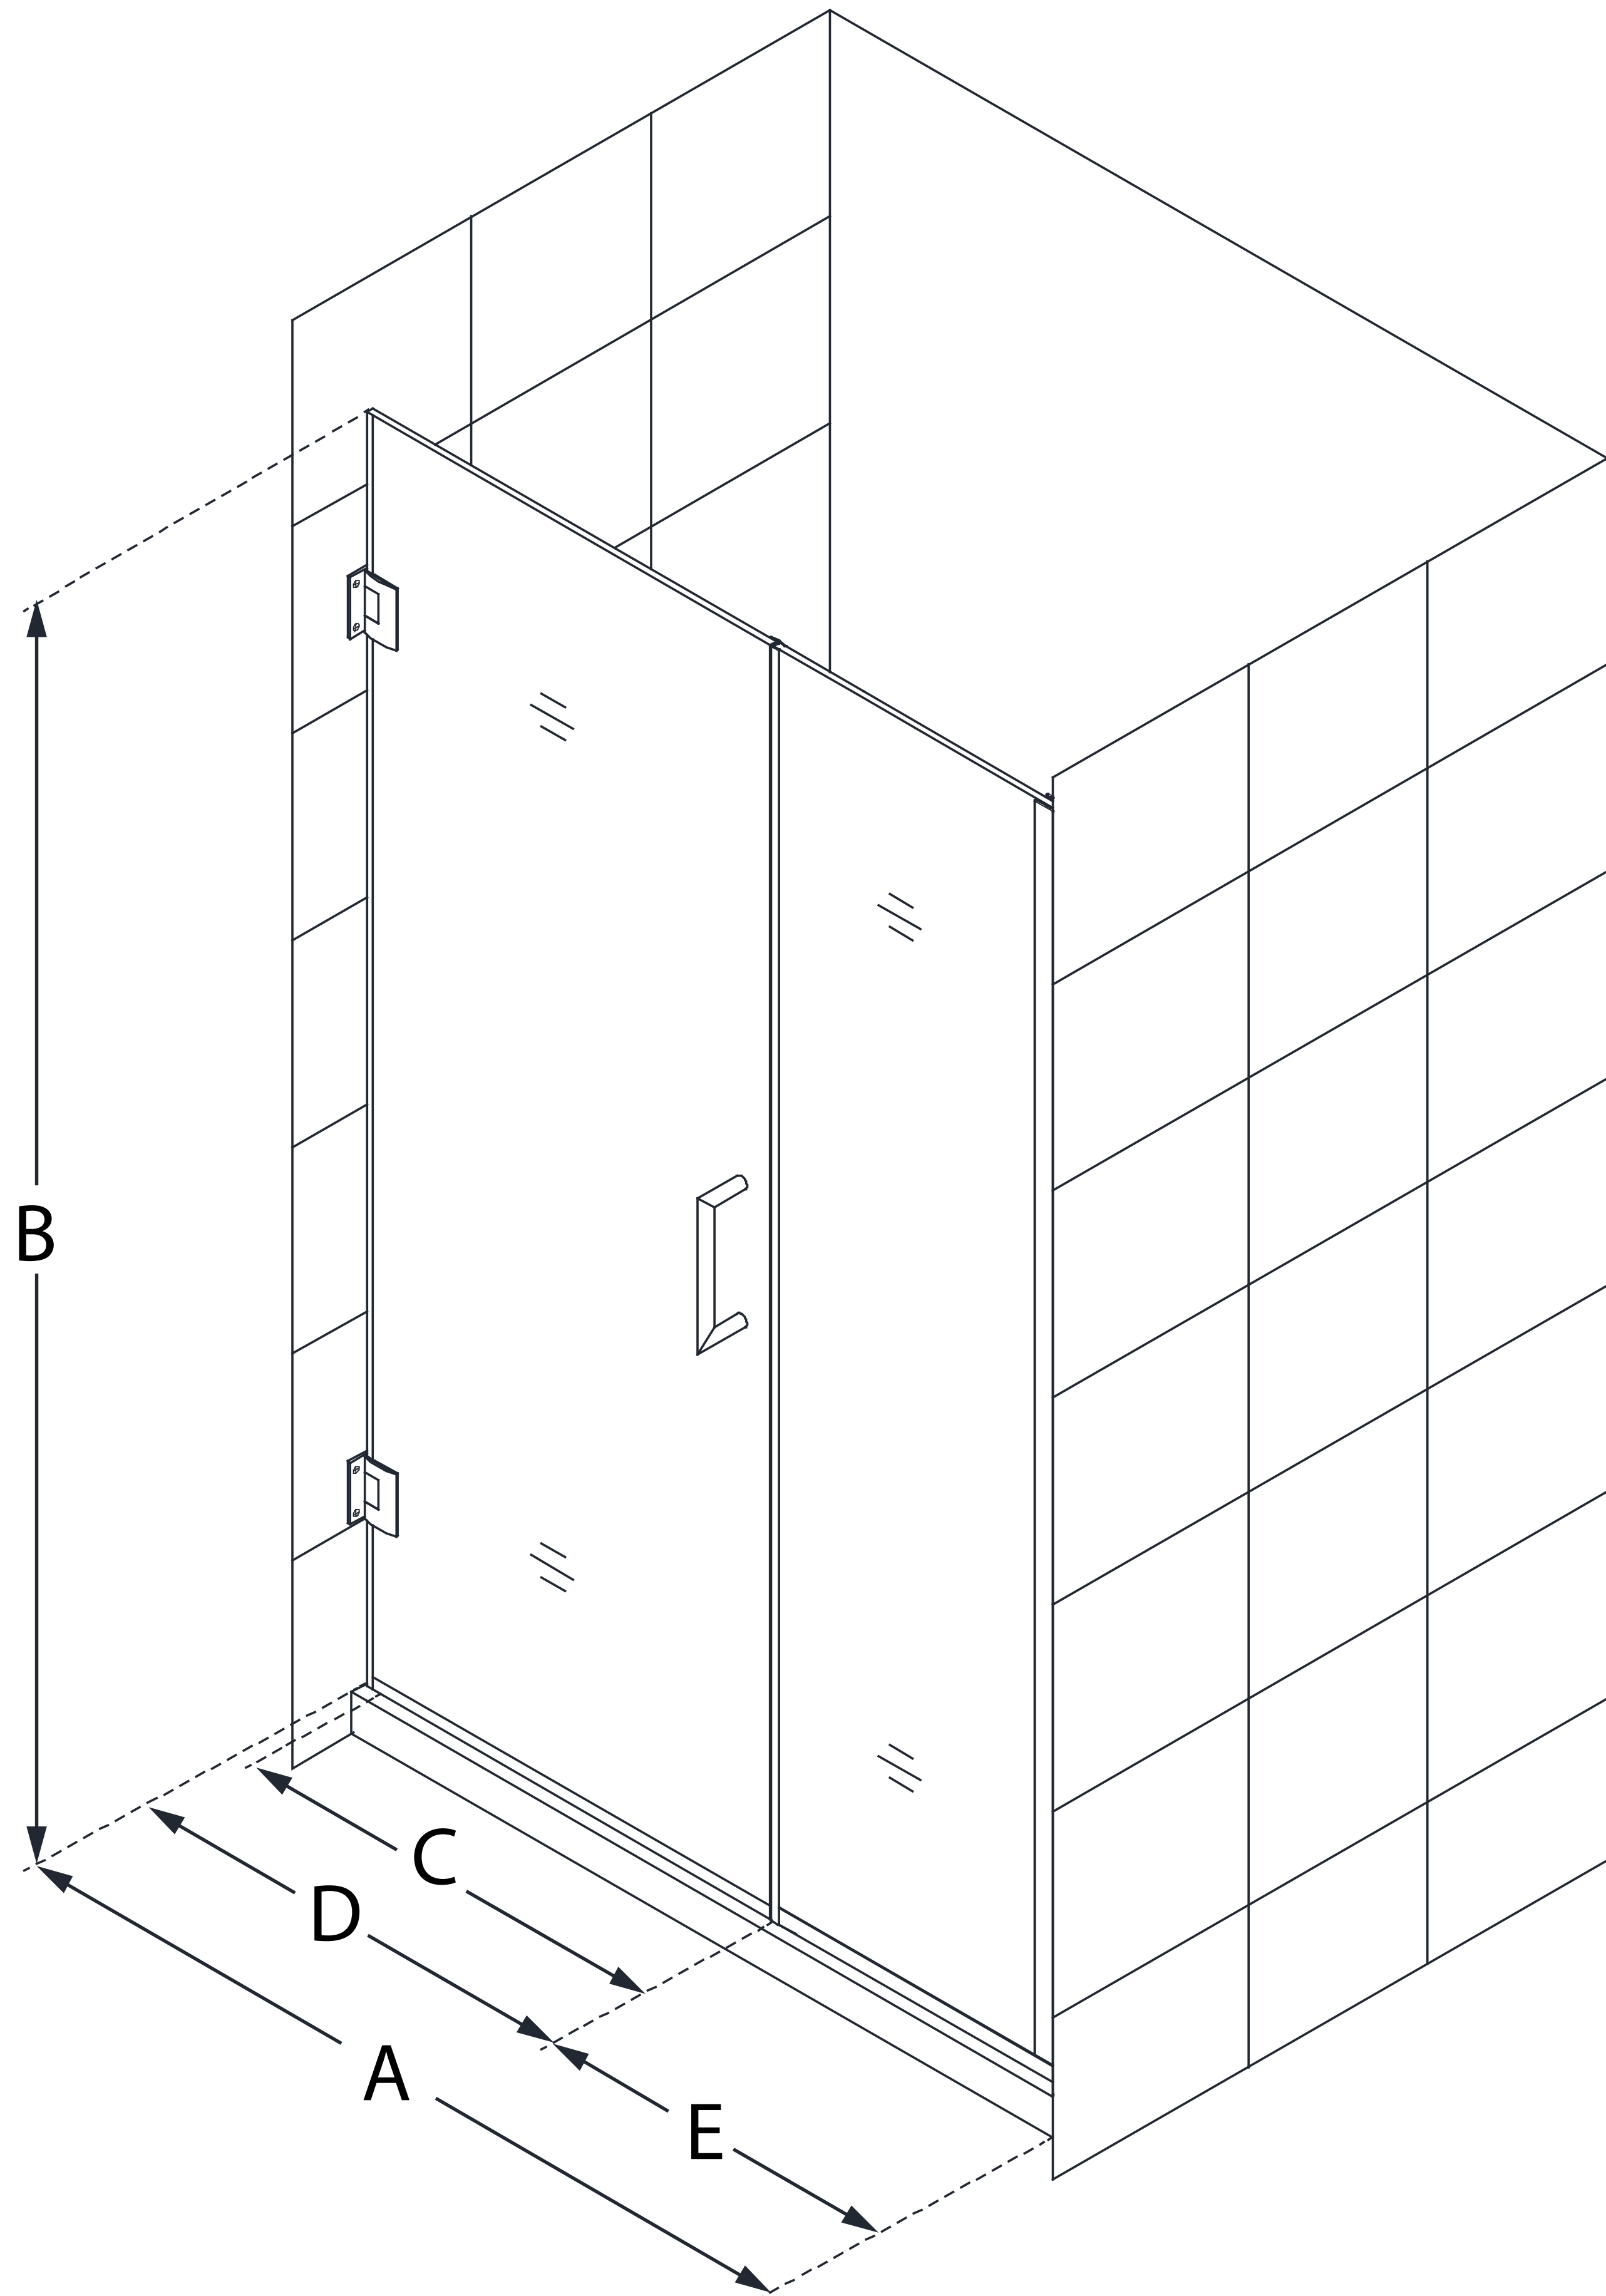

SHDR-243357210

UNIDOOR PLUS

DreamLine Unidoor Plus 33 1/2
- 34 in. W x 72 in. H Frameless
Hinged Shower Door, Clear Glass

SWING DOOR

CONFIGURATION DIMENSIONS:

A: 33 1/2 - 34 in.

MODEL WIDTH

B: 72 in.

MODEL HEIGHT

C: 26 in.

ACCESS WIDTH

D: 27 in.

DOOR WIDTH

E: 6 1/2 in.

INLINE PANEL WIDTH

DreamLine reserves the right to update or modify the hardware or materials pictured without prior notice for the purpose of product improvement and customer satisfaction.