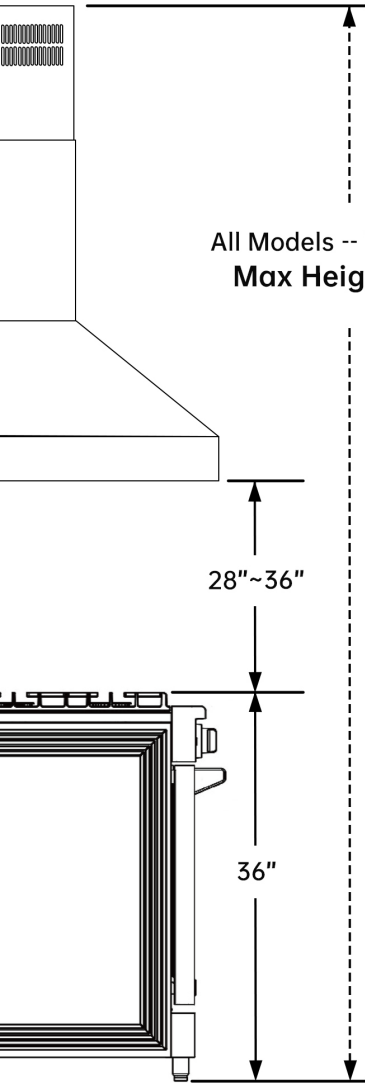

PRODUCT DIMENSIONS

All Models -- Wall mount
Max Height: 122"