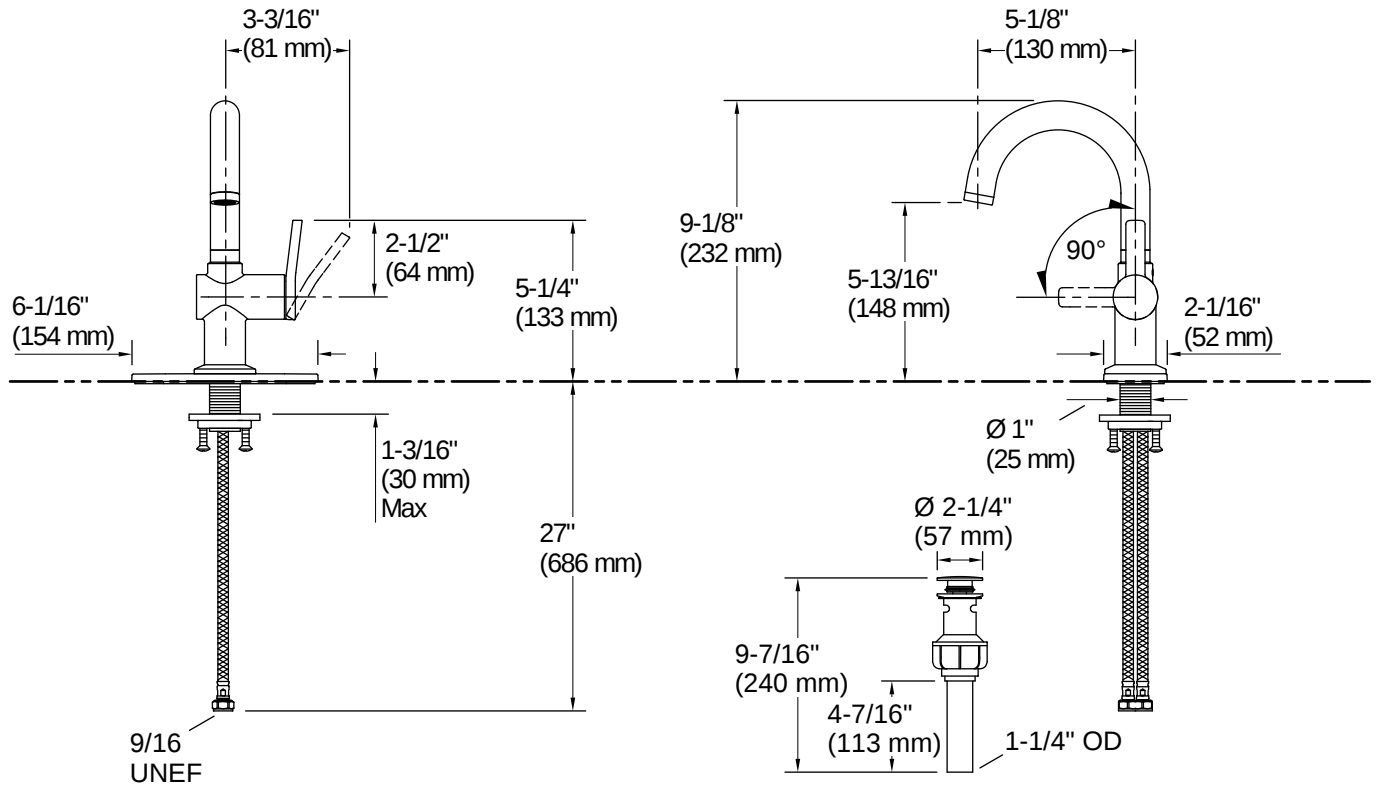

Premise™ | K-REC28731-4D

Single-handle bathroom sink faucet, 1.2 gpm

Features

- Single lever handle is simple to use and makes adjusting water temperature easy
- One-piece, self-contained ceramic disc valve allows for both volume and temperature control
- KOHLER® ceramic disc valves exceed industry longevity standards for a lifetime of durable performance
- 1.2 gpm (4.5 lpm) maximum flow rate at 60 psi (4.14 bar)
- Box includes: Assembled faucet, supply lines, escutcheon plate, clicker drain
- Coordinates with other products in the Premise collection

Handle

Handle Style/ Type: Lever

Spout

Spout Reach: 5-1/8" (130 mm)

Drain With Overflow: Yes

Flow Rate

Faucet Flow Rate: 1.2 gpm (4.5 l/min)

Valves

3-27-2026 19:27 - US-CA

Installation

- For single-hole or 4" (102 mm) centers
- Simplified faucet installation; mounting hardware requires no special tools

Installation Notes

Install this product according to the installation instructions.