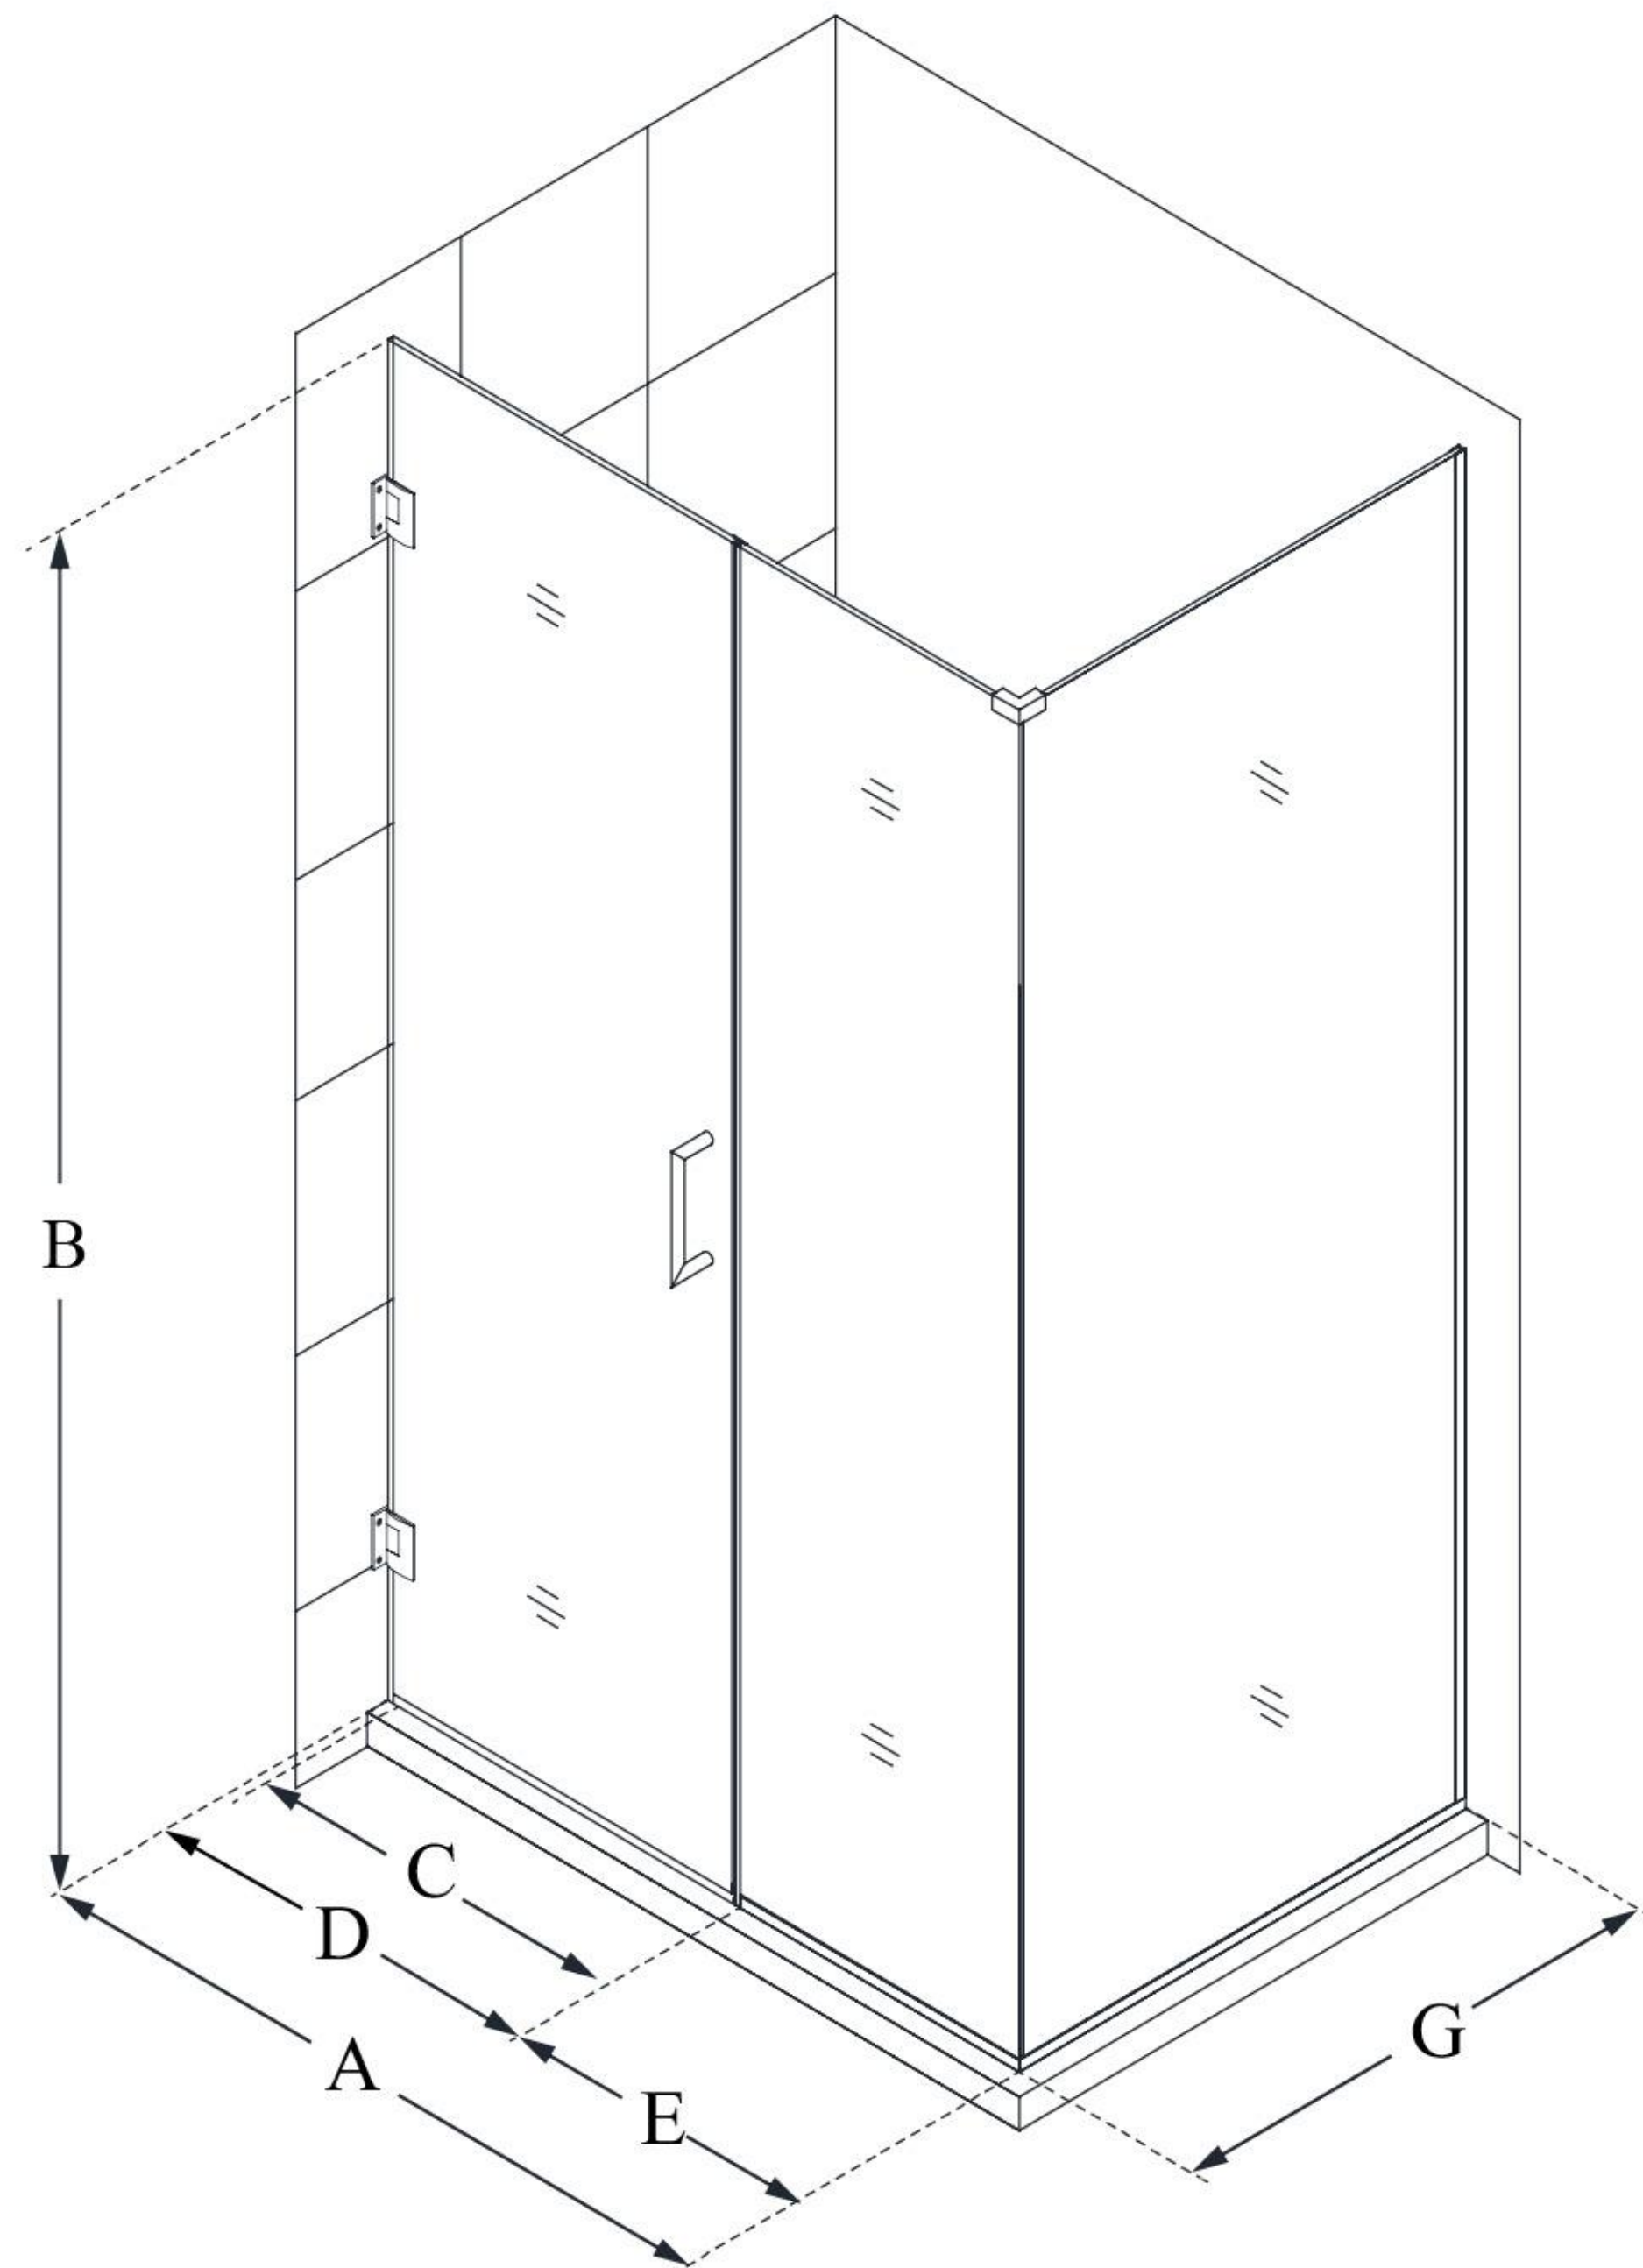

## UNIDOOR PLUS

DreamLine Unidoor Plus 38  
1/2 in. W x 30 3/8 in. D x 72 in.  
H Frameless Hinged Shower  
Enclosure, Clear Glass

SWING DOOR

### CONFIGURATION DIMENSIONS:

**A: 38 1/2 in.**

MODEL WIDTH

**B: 72 in.**

MODEL HEIGHT

**C: 23 in.**

ACCESS WIDTH

**D: 24 in.**

DOOR WIDTH

**E: 14 1/2 in.**

INLINE PANEL WIDTH

**G: 30 3/8 in.**

RETURN PANEL WIDTH

DreamLine reserves the right to update or modify the hardware or materials pictured without prior notice for the purpose of product improvement and customer satisfaction.