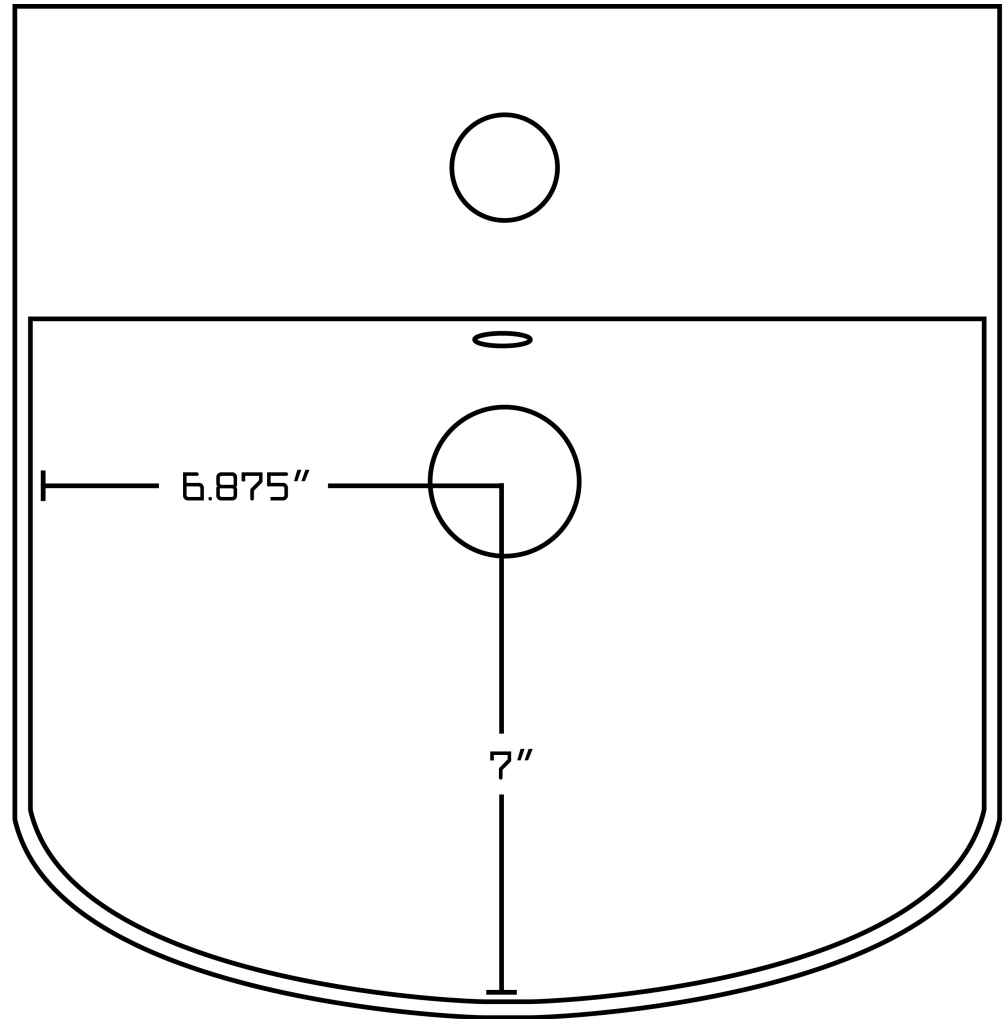

*Estimated as of 25 Mar 2022 2:03 PM.

Quality control approved in Canada. Each box on your order is physically opened-up and inspected to make sure only the highest quality product is shipped. We take and store photos of every single quality audit of every single order we ship. You can see them when you track your order on our website. This product is not a group of multiple products but a unique SKU. It features a rectangle shape. This bathroom vessel sink is designed to be installed as a above counter bathroom vessel sink. It is constructed with ceramic. This bathroom vessel sink comes with a enamel glaze finish in White color. It is designed for a 1 hole faucet.

Feature(s):

- THIS PRODUCT INCLUDE(S): 1x bathroom vessel sink in white color (20282).
- This bathroom vessel sink features a rectangle shape with a modern style.
- This product is made for above counter installation.
- DIY installation instructions are included in the box.
- This bathroom vessel sink is designed for a 1 hole faucet and the faucet drilling location is on the center.
- Comes with an overflow for safety.
- This bathroom vessel sink features 1 sink.
- This bathroom vessel sink is made with ceramic.
- The primary color of this product is white and it comes with chrome hardware.
- Smooth non-porous surface; prevents from discoloration and fading.
- Double fired and glazed for durability and stain resistance.
- 1.75-in. standard USA-Canada drain opening.
- 13.75-in. Width (left to right).
- 14-in. Depth (back to front).
- 3.75-in. Height (top to bottom).
- All dimensions are nominal.
- This product can usually be shipped out in 1 day.
- Quality control approved in Canada.
- Each box on your order is physically opened-up and inspected to make sure only the highest quality product is shipped.
- We take and store photos of every single quality audit of every single order we ship.
- You can see them when you track your order on our website.

13.75"

14"

6.875"

7"