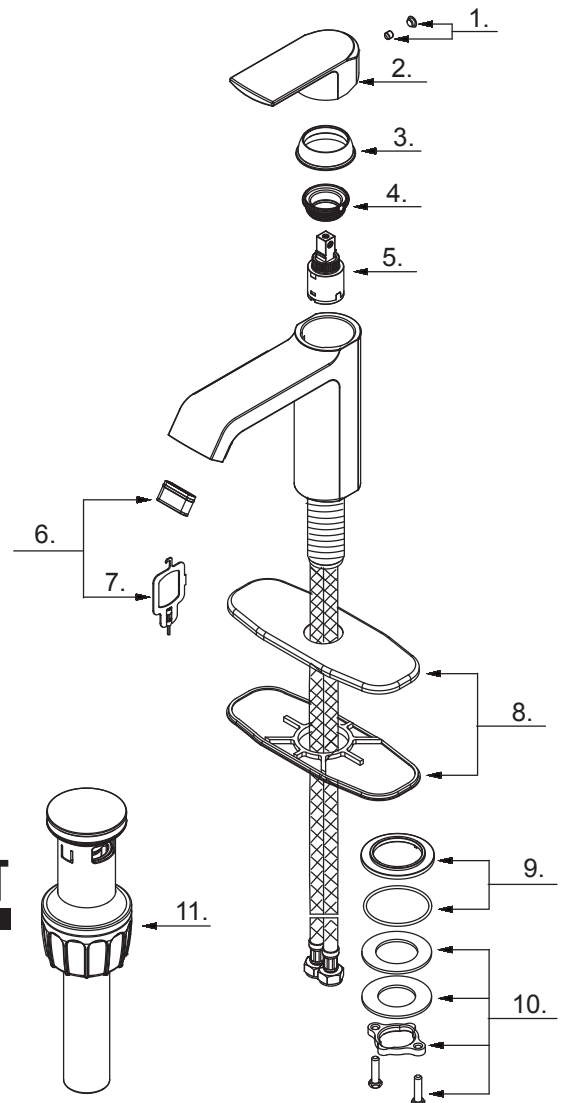

## Grayford Single Handle Bath Faucet

MODEL#	Lowe's SKU#	FINISH
FS6A0274CP	5522535	Chrome
FS6A0274NP	5649437	Brushed Nickel
FS6A0274BL	5649434	Matte Black
FS6A0274CZ	5649435	Brushed Gold

No.	Description	Part No.	**Finish
1	Index Button	A66D558	**CP Chrome
2	Metal Handle	A079296**	**NP Brushed Nickel
3	Trim Ring	A508044**	**BL Matte Black
4	Adjusting Ring	A104399	**CZ Brushed Gold
5	Ceramic Disc Cartridge	A507906N-31	
6	Aerator	A603A57N	
7	Wrench	A203005	
8	Deck Plate Assembly	A667A14**	
9	Base Assembly	A66F607-Z**	
10	Mounting Hardware	A663221	
11	Push Down Drain	A505218	