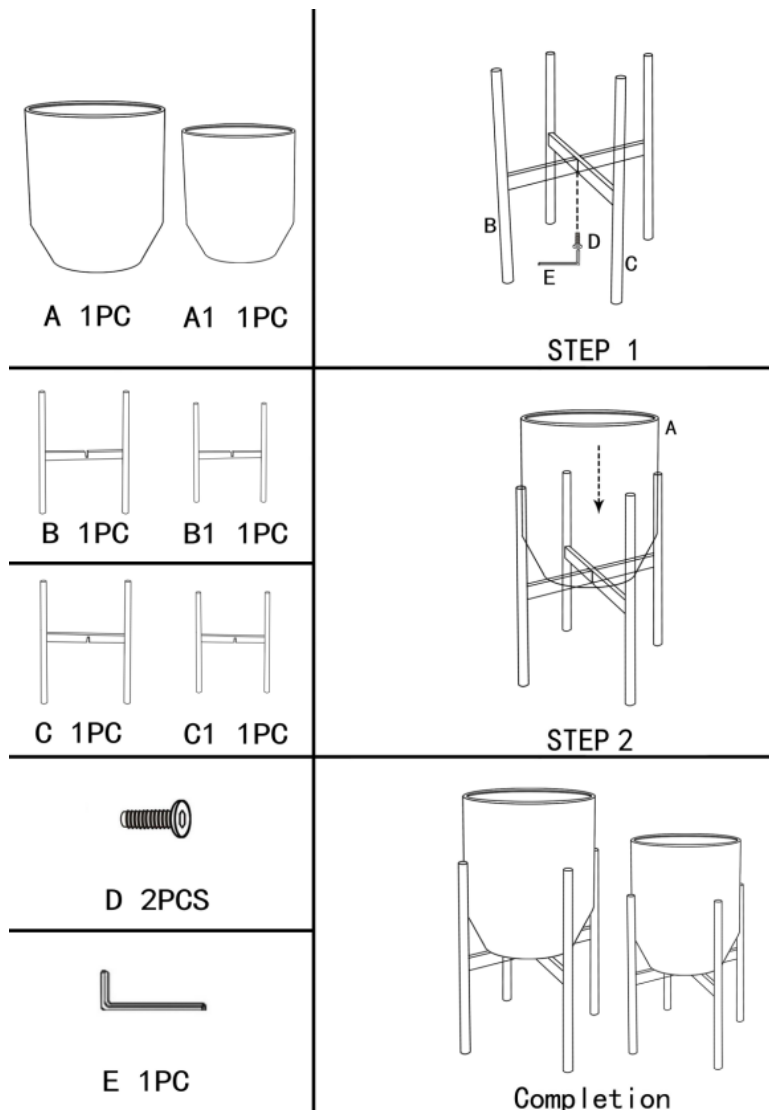

<b>Product Name:</b>	Set of 2 Gray and Off White Round Metal Cachepot Planters with Gold Stand
<b>SKU #:</b>	WHPL941

Thank you for purchasing this LuxenHöme product. This product has been manufactured with the highest standards of safety and quality.

**PLEASE READ ALL INSTRUCTIONS BEFORE ASSEMBLY.**

Unpack all parts from the packaging inside the carton to ensure there are no missing or damaged parts. Do not attempt to assemble or use the product if any parts are missing or damaged.

**Planter Stand Assembly:**

**Important:**

Tighten each bolt firmly. DO NOT over-tighten any of the bolts, as this may cause stripping. Metal cachepot planters are not waterproof or watertight. Not meant for direct planting.