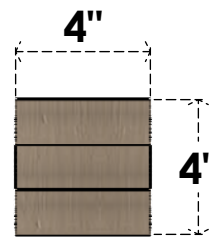

ITEM NUMBER: CORU04X08X04CARRCPR

4"W X 8"D X 4"H SERIES 3 WIDE CARMEL ROUGH CEDAR TIMBERTHANE FAUX WOOD CORBEL, PRIMED

SIDE PROFILE

FRONT PROFILE

ISOMETRIC

EKENA MILLWORK
2300 WEST MAIN ST.
CLARKSVILLE, TX 75426
TOLL FREE: 866-607-0453
WWW.EKENAMILLWORK.COM