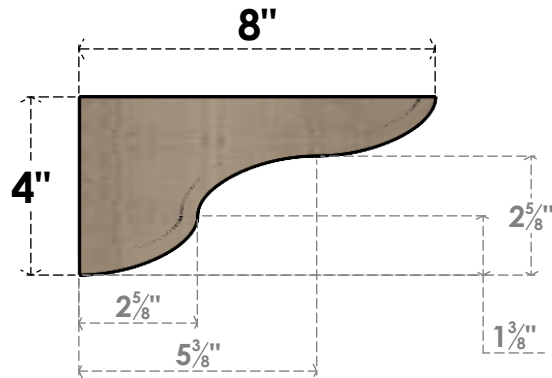

ITEM NUMBER: CORU04X08X04CARRCPR

4"W X 8"D X 4"H SERIES 3 WIDE CARMEL ROUGH CEDAR TIMBERTHANE FAUX WOOD CORBEL, PRIMED

SIDE PROFILE

FRONT PROFILE

ISOMETRIC

EKENA MILLWORK
2300 WEST MAIN ST.
CLARKSVILLE, TX 75426
TOLL FREE: 866-607-0453
WWW.EKENAMILLWORK.COM

NOTES

1. INSTALLATION TO BE COMPLETED IN ACCORDANCE WITH MANUFACTURER'S SPECIFICATIONS.
2. DRAWING MAY NOT BE TO SCALE
3. THIS DRAWING IS INTENDED FOR DESIGN AND PLANNING PURPOSES ONLY.
4. ALL INFORMATION CONTAINED HEREIN WAS CURRENT AT THE TIME OF DEVELOPMENT BUT MUST BE REVIEWED AND APPROVED BY THE PRODUCT MANUFACTURER TO BE CONSIDERED ACCURATE.
5. TIMBERTHANE ARCHITECTURAL PRODUCTS ARE MADE FROM HIGH DENSITY URETHANE AND COME FACTORY PRIMED