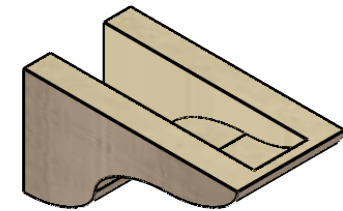

ITEM NUMBER: CORU04X08X04CARRCPR

4"W X 8"D X 4"H SERIES 3 WIDE CARMEL ROUGH CEDAR TIMBERTHANE FAUX WOOD CORBEL, PRIMED

SIDE PROFILE

FRONT PROFILE

ISOMETRIC

EKENA MILLWORK
2300 WEST MAIN ST.
CLARKSVILLE, TX 75426
TOLL FREE: 866-607-0453
WWW.EKENAMILLWORK.COM