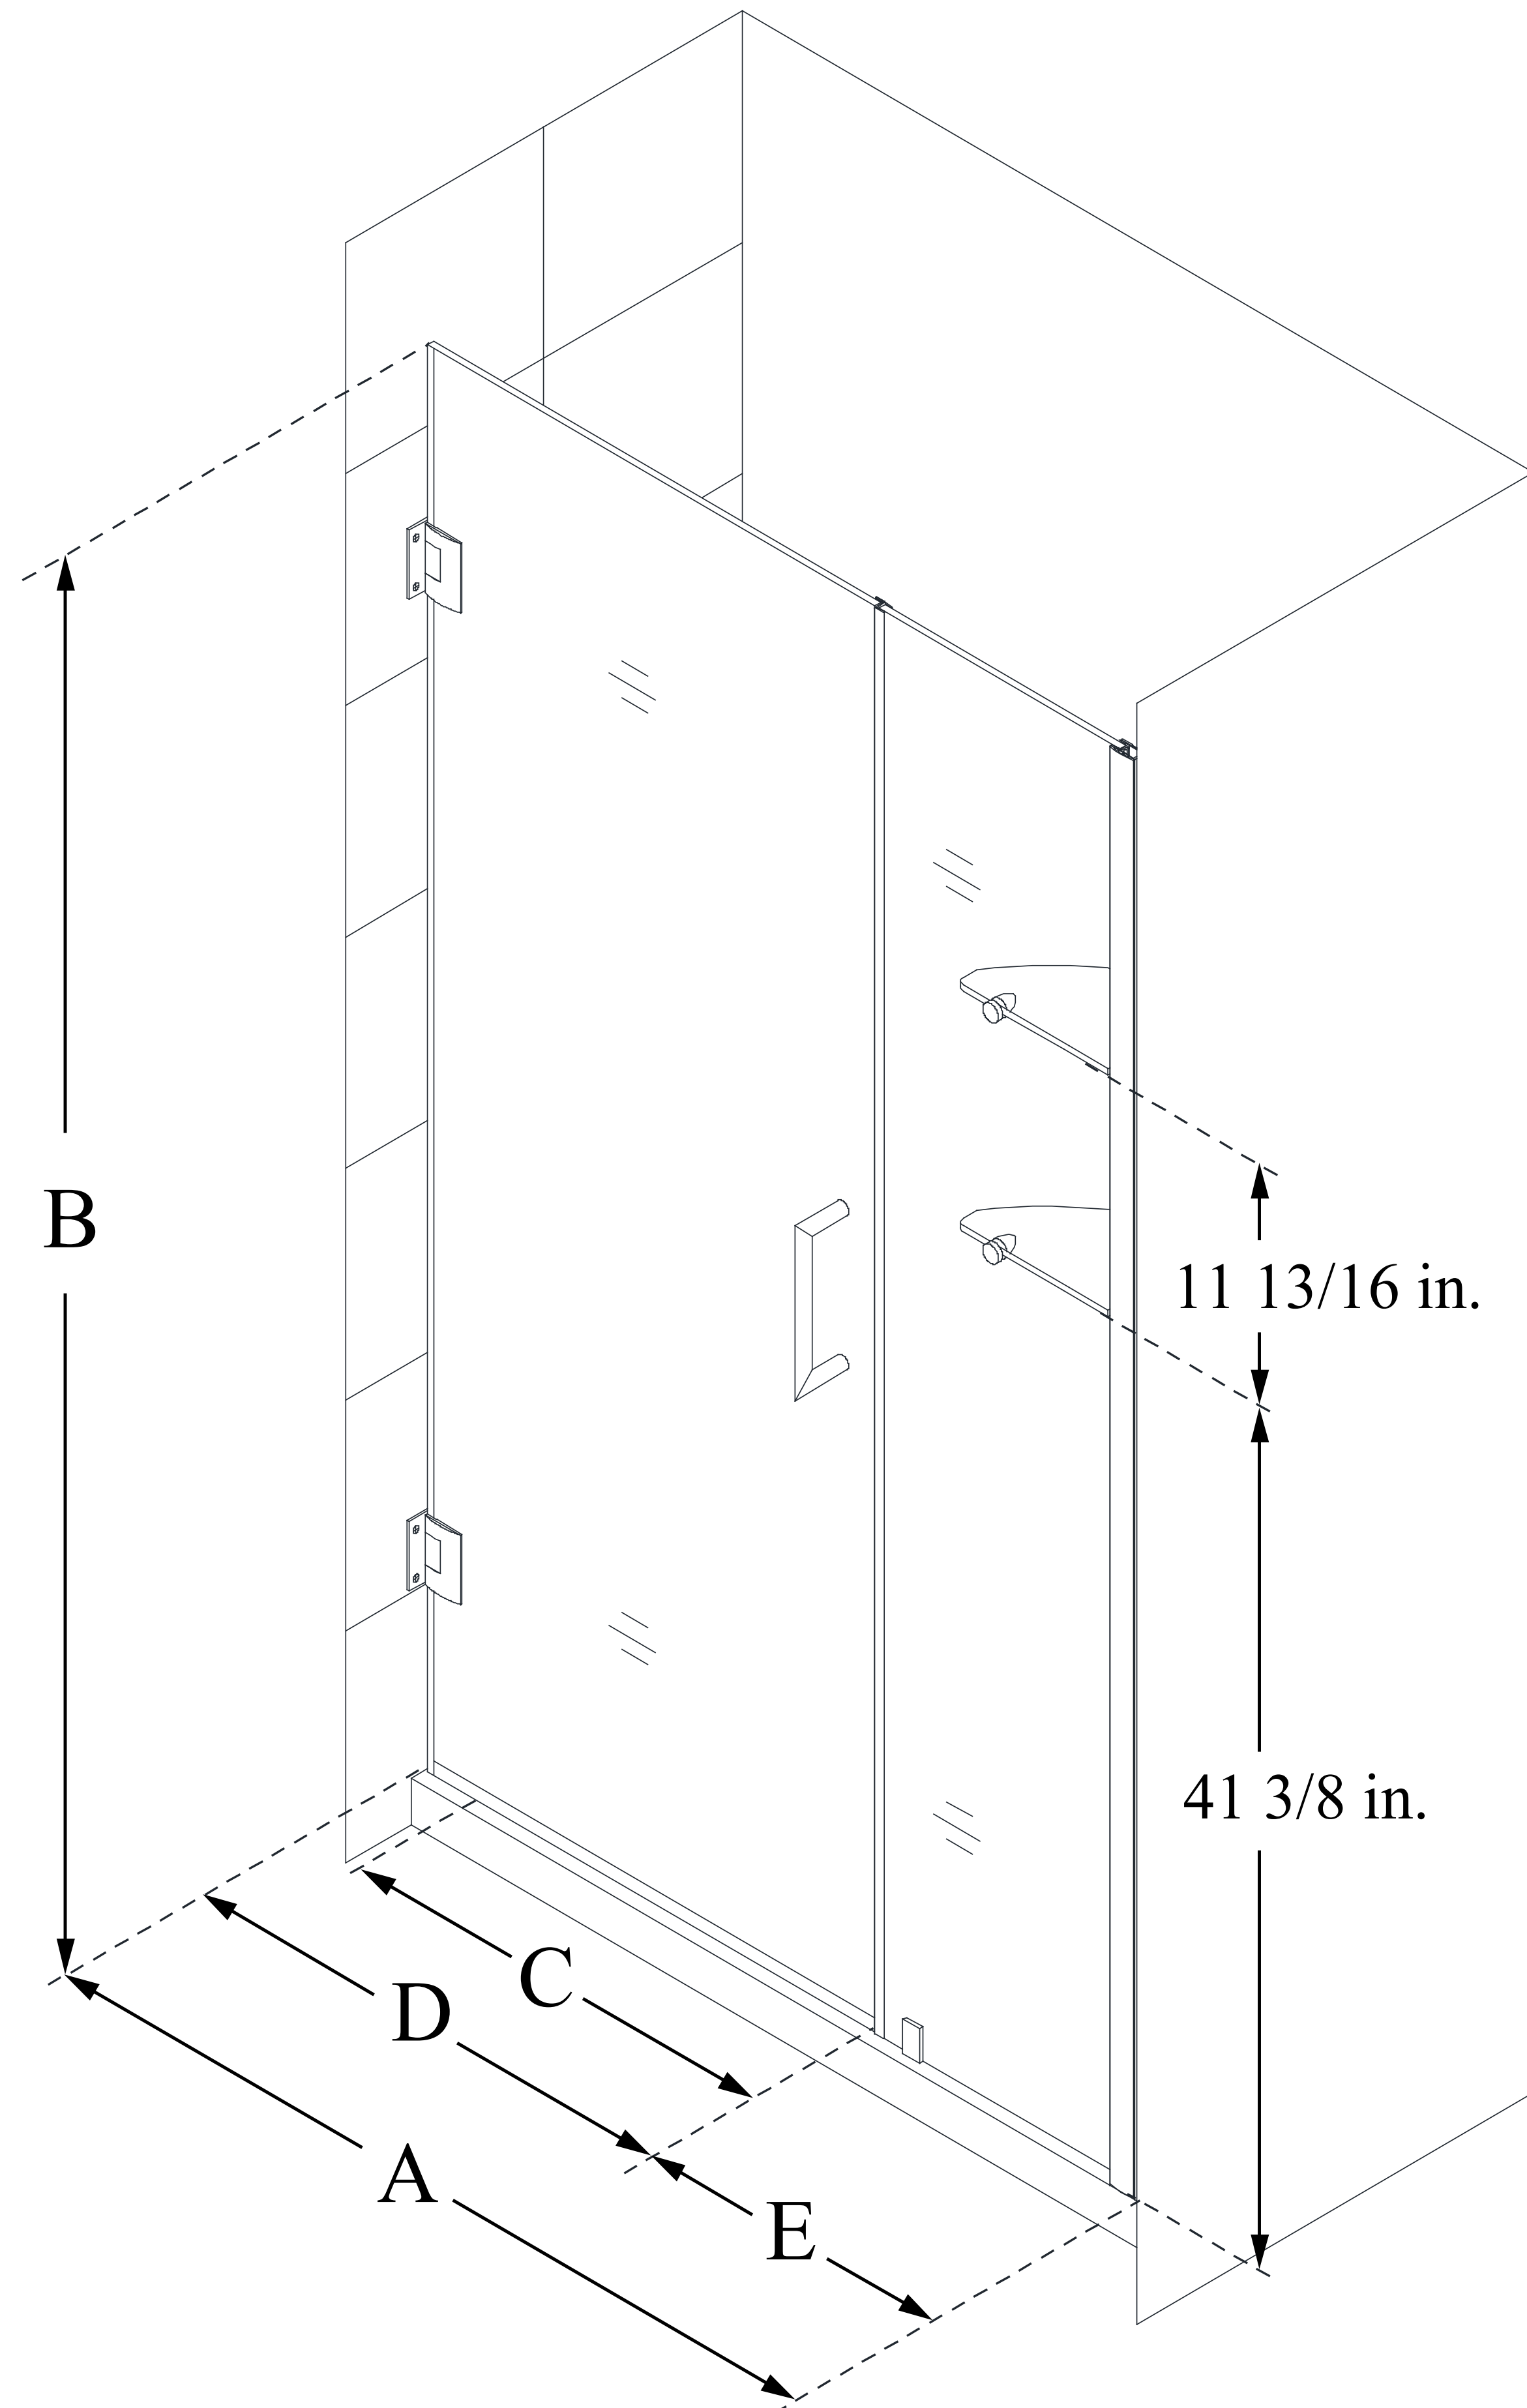

**SHDR-20537210S**

**UNIDOOR**

DreamLine Unidoor 53-54 in. W x  
72 in. H Frameless Hinged Shower  
Door with Shelves, Clear Glass

**SWING DOOR**

**CONFIGURATION  
DIMENSIONS:**

**A: 53 - 54 in.**

MODEL WIDTH

**B: 72 in.**

MODEL HEIGHT

**C: 28 in.**

ACCESS WIDTH

**D: 29 in.**

DOOR WIDTH

**E: 24 in.**

INLINE B PANEL WIDTH