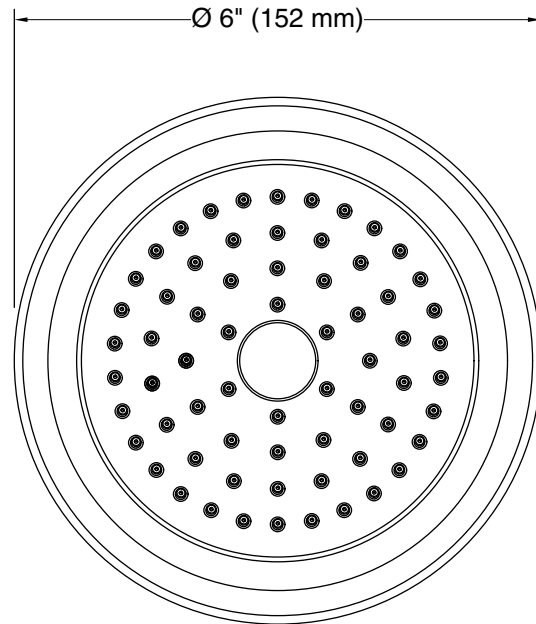

Technical Information

All product dimensions are nominal.

Spout:

Shower/Rainhead rated max flow: 2.5 gal/min (9.5 l/min)

Notes

Install this product according to the installation instructions.