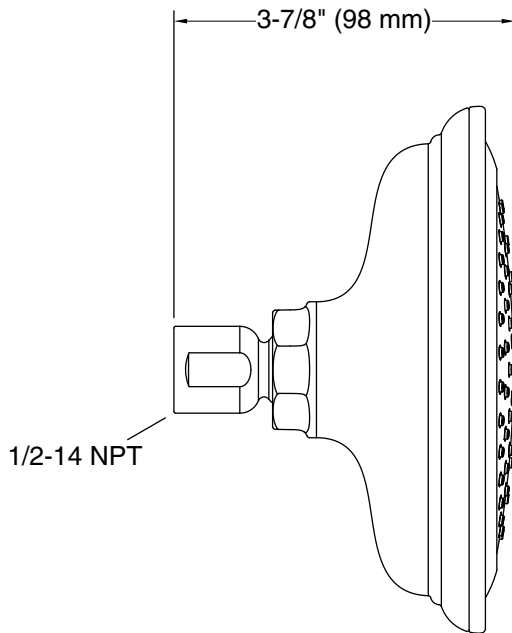

Technical Information

All product dimensions are nominal.

Spout:

Shower/Rainhead rated max flow: 2.5 gal/min (9.5 l/min)

Notes

Install this product according to the installation instructions.