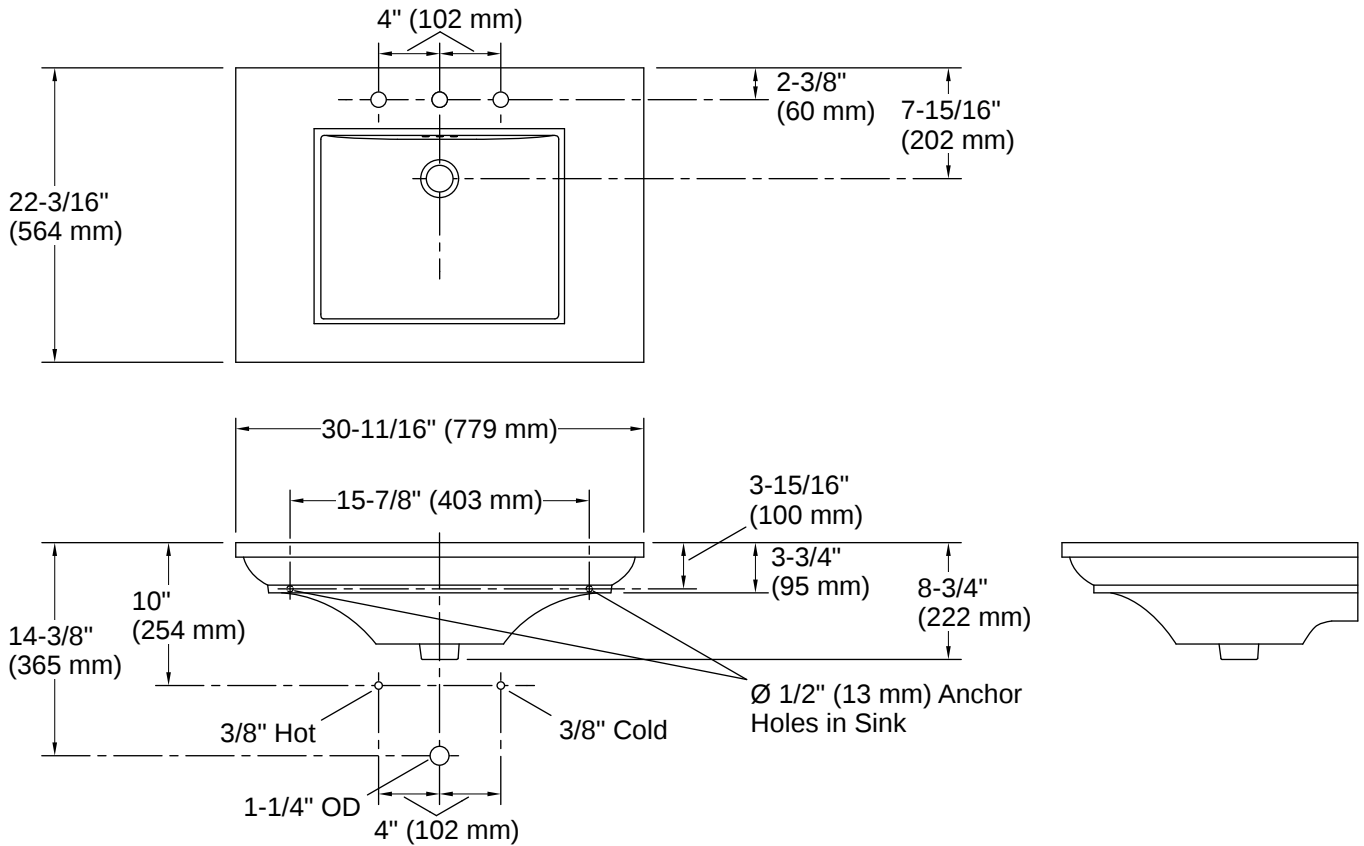

Installation

- Console table or pedestal

Installation Notes

Install this product according to the installation instructions.

NOTICE: Countertop manufacturer or cutter must use the cutout template provided with the product, or a current one provided by Kohler Co. (call 1-800-4KOHLER). Kohler Co. is not responsible for cutout errors when the incorrect cutout template is used.