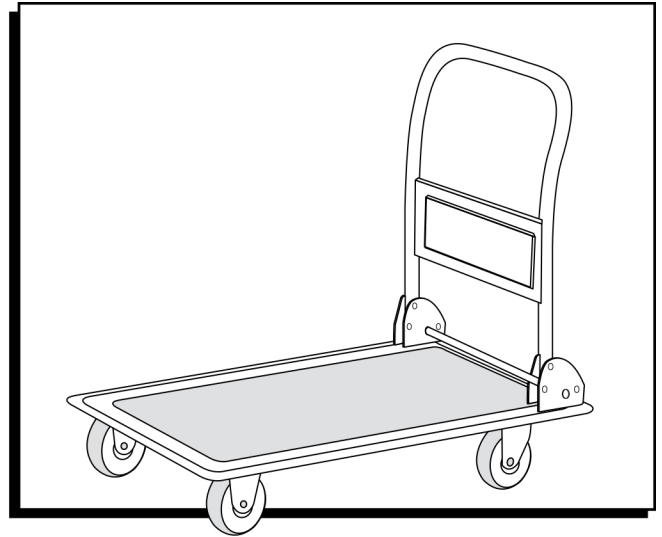

Folding Platform Cart

PARTS

Fixed Caster x 2

Swivel Caster x 3

Bolt x 20

Lock Washer x 20

Wrench x 1

OPERATION

1. Install fixed casters front side and swivel casters on handle side. (See Figure 1)
2. To raise the handle, pull the handle up until it locks in place.

3. To fold handle flat, press down on the bottom bar to release lock. (See Figure 2)