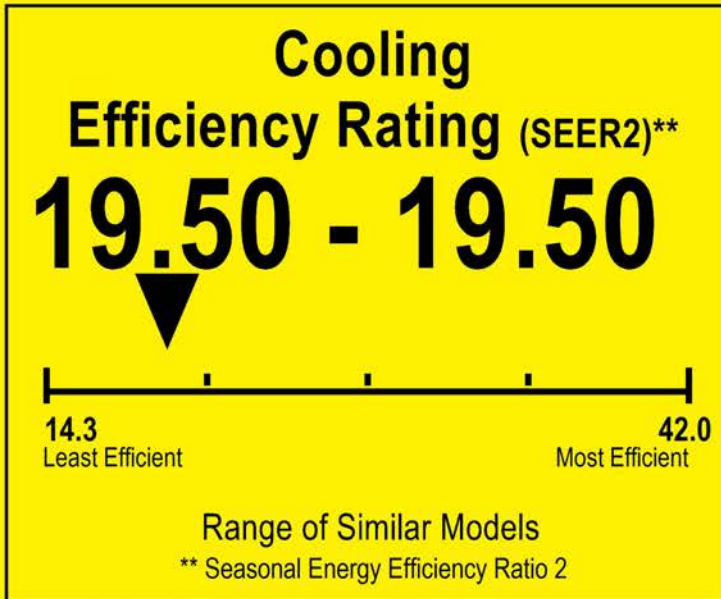

U.S. Government

Federal law prohibits removal of this label before consumer purchase.

ENERGYGUIDE

Heat Pump
Cooling and Heating
Split System

MRCOOL
Model EZPRO-12-HP-C-11511DE-O

▼▼ This system's efficiency ratings depend on the coil your contractor installs with this unit. The heating efficiency rating varies slightly in different geographic regions. Ask your contractor for details.