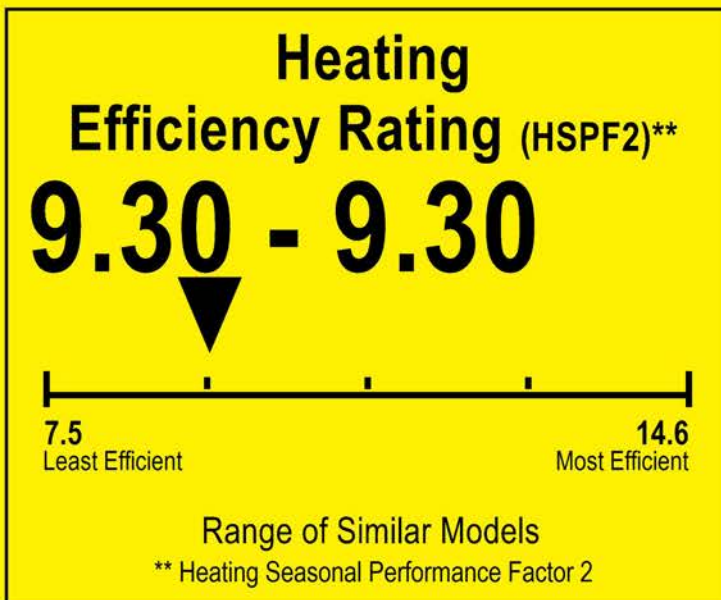

U.S. Government

Federal law prohibits removal of this label before consumer purchase.

ENERGYGUIDE

Heat Pump
Cooling and Heating
Split System

MRCOOL
Model EZPRO-12-HP-C-11511DE-O

▼▼ This system's efficiency ratings depend on the coil your contractor installs with this unit. The heating efficiency rating varies slightly in different geographic regions. Ask your contractor for details.