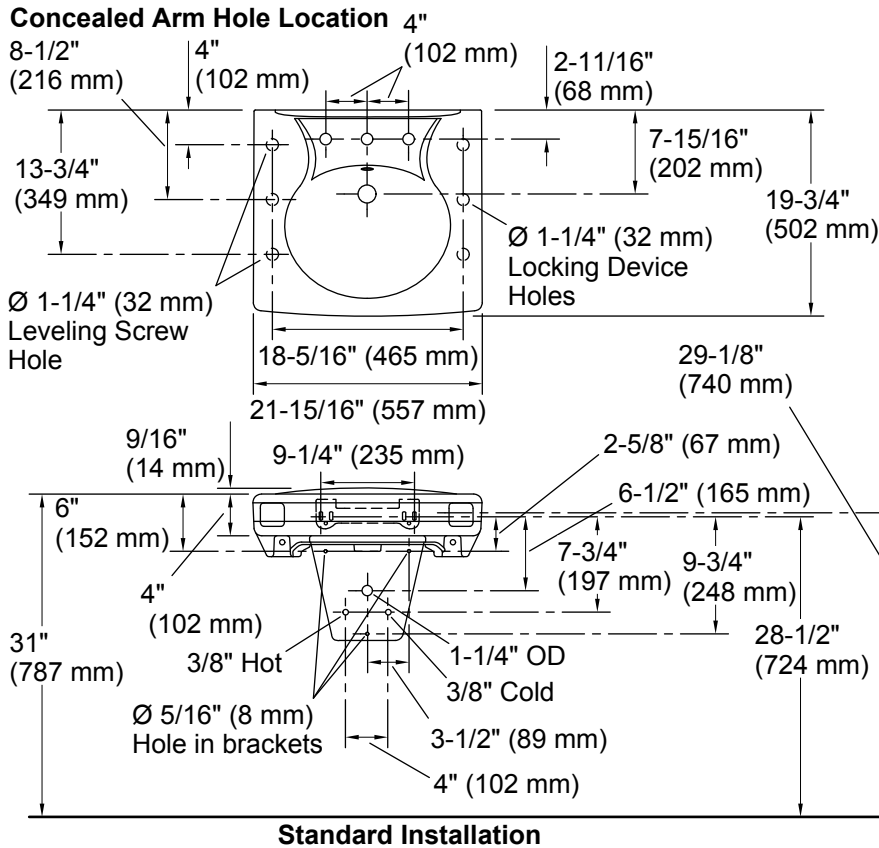

### Available Color/Finishes

*Color tiles intended for reference only.*

Color	Code	Description
-------	------	-------------

	0	White
--	---	-------

Recommended ADA/TAS installation:

	ADA and TAS	Children's Environment ADA and TAS Ages 6-12 yrs
A	34" (864 mm)	31" (787 mm)
B	27" (686 mm)	24" (610 mm)
C	11" (279 mm)	11" (279 mm)
D	9" (229 mm)	9" (229 mm)
E	8" (203 mm)	8" (203 mm)

### Technical Information

All product dimensions are nominal.

Installation: Wall-mount  
 Bowl area: Length: 14-3/8" (365 mm)  
 Width: 12-5/16" (313 mm)  
 Water depth: 3-1/4" (83 mm)  
 Number of deck holes: 3  
 Faucet hole(s): 1-3/8" (35 mm)  
 Drain hole: 1-3/4" (44 mm)