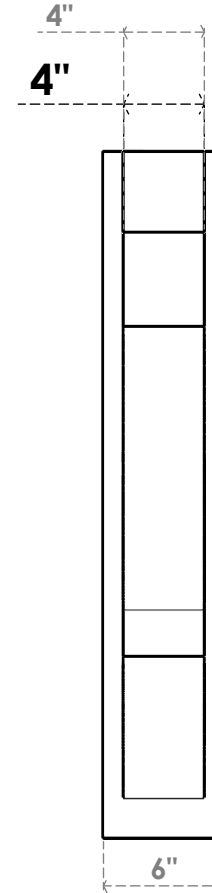

**ITEM NUMBER: OUTUROC040X060X30000X34000X040X020X040BOA44RCPR**

4"W TOP X 6"W BACK X 30"D X 34"H X 4"T TOP X 2"T BACK TIMBERTHANE ROUGH CEDAR BALBOA FAUX WOOD OPEN OUTLOOKER, BLOCK TOP AND BACK, 4"W CLOSED BRACE, PRIMED TAN

**SIDE PROFILE**

**FRONT PROFILE**

**ISOMETRIC**

EKENA MILLWORK  
2300 WEST MAIN ST.  
CLARKSVILLE, TX 75426  
TOLL FREE: 866-607-0453  
WWW.EKENAMILLWORK.COM

**NOTES**

1. INSTALLATION TO BE COMPLETED IN ACCORDANCE WITH MANUFACTURER'S SPECIFICATIONS.
2. DRAWING MAY NOT BE TO SCALE
3. THIS DRAWING IS INTENDED FOR DESIGN AND PLANNING PURPOSES ONLY.
4. ALL INFORMATION CONTAINED HEREIN WAS CURRENT AT THE TIME OF DEVELOPMENT BUT MUST BE REVIEWED AND APPROVED BY THE PRODUCT MANUFACTURER TO BE CONSIDERED ACCURATE.
5. TIMBERTHANE ARCHITECTURAL PRODUCTS ARE MADE FROM HIGH DENSITY URETHANE AND COME FACTORY PRIMED