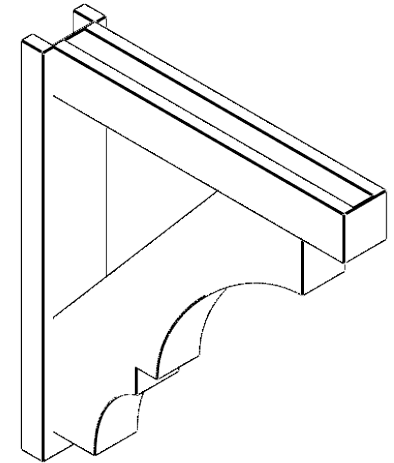

**ITEM NUMBER: OUTUROC040X060X30000X34000X040X020X040BOA44RCPR**

4"W TOP X 6"W BACK X 30"D X 34"H X 4"T TOP X 2"T BACK TIMBERTHANE ROUGH CEDAR BALBOA FAUX WOOD OPEN OUTLOOKER, BLOCK TOP AND BACK, 4"W CLOSED BRACE, PRIMED TAN

**SIDE PROFILE**

**FRONT PROFILE**

**ISOMETRIC**

EKENA MILLWORK  
2300 WEST MAIN ST.  
CLARKSVILLE, TX 75426  
TOLL FREE: 866-607-0453  
WWW.EKENAMILLWORK.COM

**NOTES**

1. INSTALLATION TO BE COMPLETED IN ACCORDANCE WITH MANUFACTURER'S SPECIFICATIONS.
2. DRAWING MAY NOT BE TO SCALE
3. THIS DRAWING IS INTENDED FOR DESIGN AND PLANNING PURPOSES ONLY.
4. ALL INFORMATION CONTAINED HEREIN WAS CURRENT AT THE TIME OF DEVELOPMENT BUT MUST BE REVIEWED AND APPROVED BY THE PRODUCT MANUFACTURER TO BE CONSIDERED ACCURATE.
5. TIMBERTHANE ARCHITECTURAL PRODUCTS ARE MADE FROM HIGH DENSITY URETHANE AND COME FACTORY PRIMED