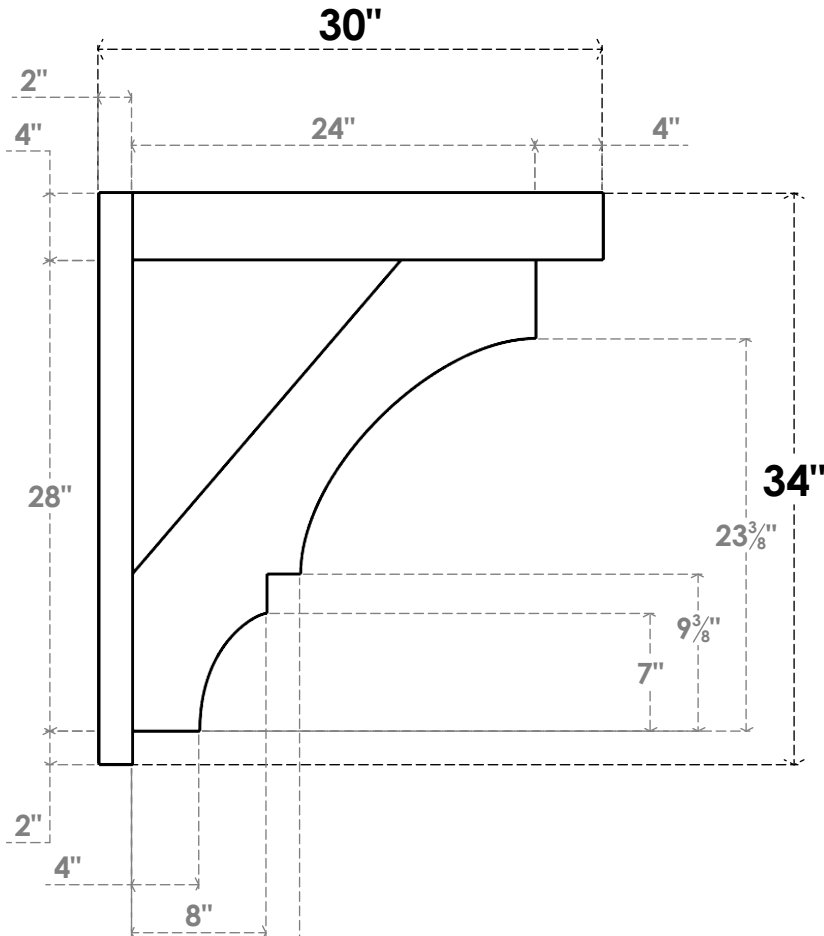

**ITEM NUMBER: OUTUROC040X060X30000X34000X040X020X040BOA44RCPR**

4"W TOP X 6"W BACK X 30"D X 34"H X 4"T TOP X 2"T BACK TIMBERTHANE ROUGH CEDAR BALBOA FAUX WOOD OPEN OUTLOOKER, BLOCK TOP AND BACK, 4"W CLOSED BRACE, PRIMED TAN

**SIDE PROFILE**

**FRONT PROFILE**

**ISOMETRIC**

EKENA MILLWORK  
2300 WEST MAIN ST.  
CLARKSVILLE, TX 75426  
TOLL FREE: 866-607-0453  
WWW.EKENAMILLWORK.COM

**NOTES**

1. INSTALLATION TO BE COMPLETED IN ACCORDANCE WITH MANUFACTURER'S SPECIFICATIONS.
2. DRAWING MAY NOT BE TO SCALE
3. THIS DRAWING IS INTENDED FOR DESIGN AND PLANNING PURPOSES ONLY.
4. ALL INFORMATION CONTAINED HEREIN WAS CURRENT AT THE TIME OF DEVELOPMENT BUT MUST BE REVIEWED AND APPROVED BY THE PRODUCT MANUFACTURER TO BE CONSIDERED ACCURATE.
5. TIMBERTHANE ARCHITECTURAL PRODUCTS ARE MADE FROM HIGH DENSITY URETHANE AND COME FACTORY PRIMED