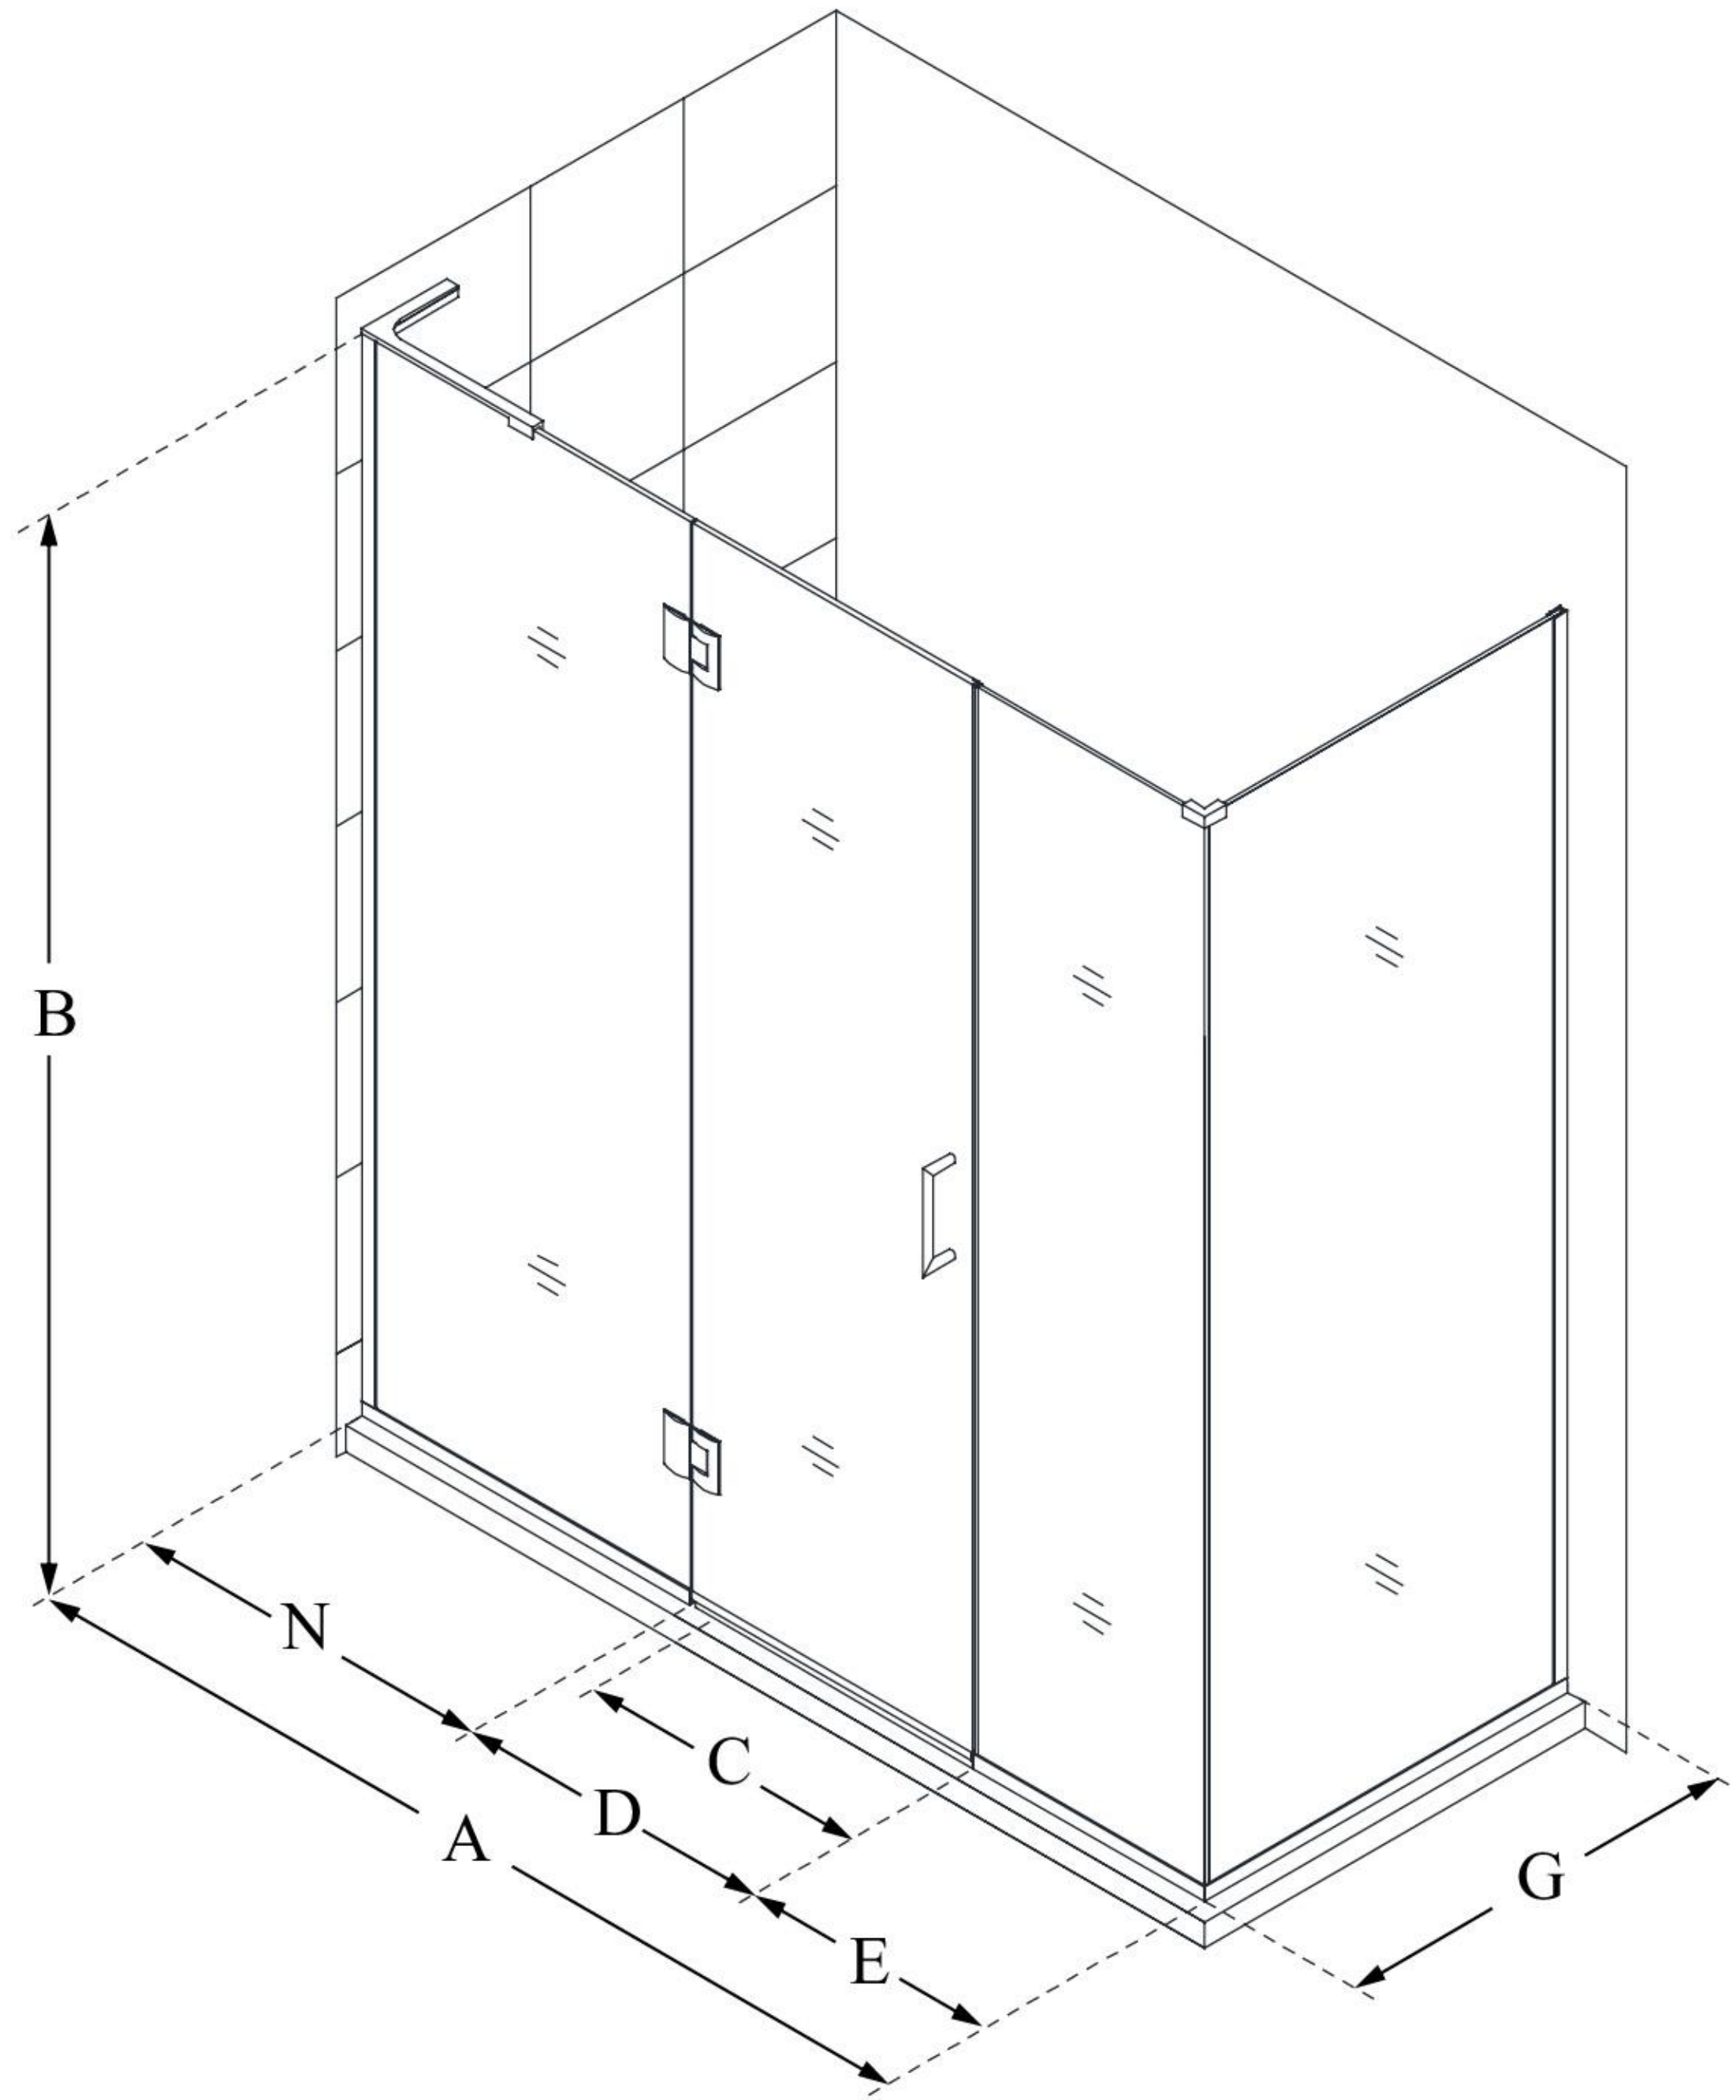

MODEL INFORMATION

E3300634

UNIDOOR-X

DreamLine Unidoor-X 60 in. W x
34 3/8 in. D x 72 in. H Frameless
Hinged Shower Enclosure, Clear
Glass

SWING DOOR

CONFIGURATION DIMENSIONS:

A: 60 in.
MODEL WIDTH

B: 72 in.
MODEL HEIGHT

C: 29 in.
ACCESS WIDTH

D: 30 in.
DOOR WIDTH

E: 6 in.
INLINE PANEL WIDTH

G: 34 3/8 in.
RETURN PANEL WIDTH

N: 24 in.
HINGE PANEL WIDTH

DreamLine reserves the right to update or modify the hardware or materials pictured without prior notice for the purpose of product improvement and customer satisfaction.